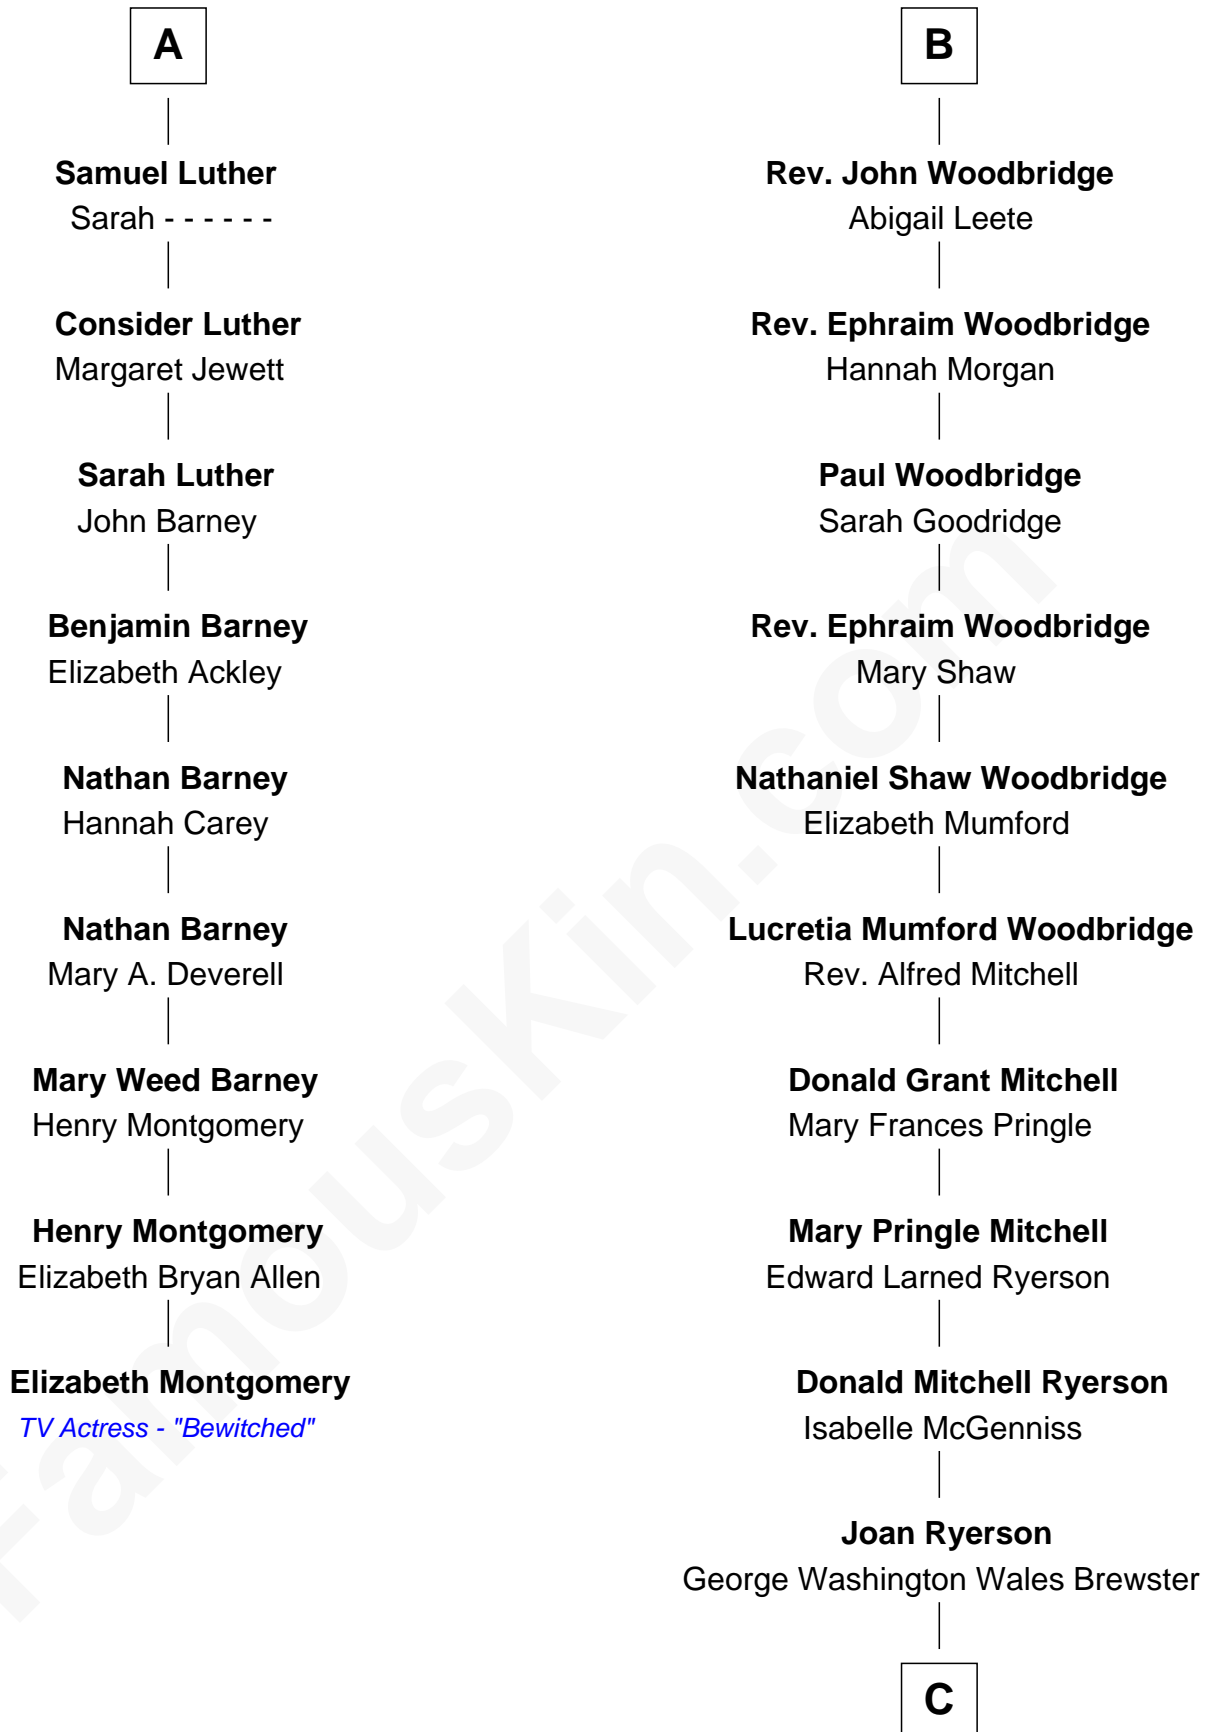

FamousKin.com
Relationship Chart of
Elizabeth Montgomery
TV Actress - "Bewitched"

15th cousin 3 times removed of

Paget Brewster
TV Actress

C

Galen Brewster
Hathaway Tew

Paget Brewster
TV Actress

FamousKin.com