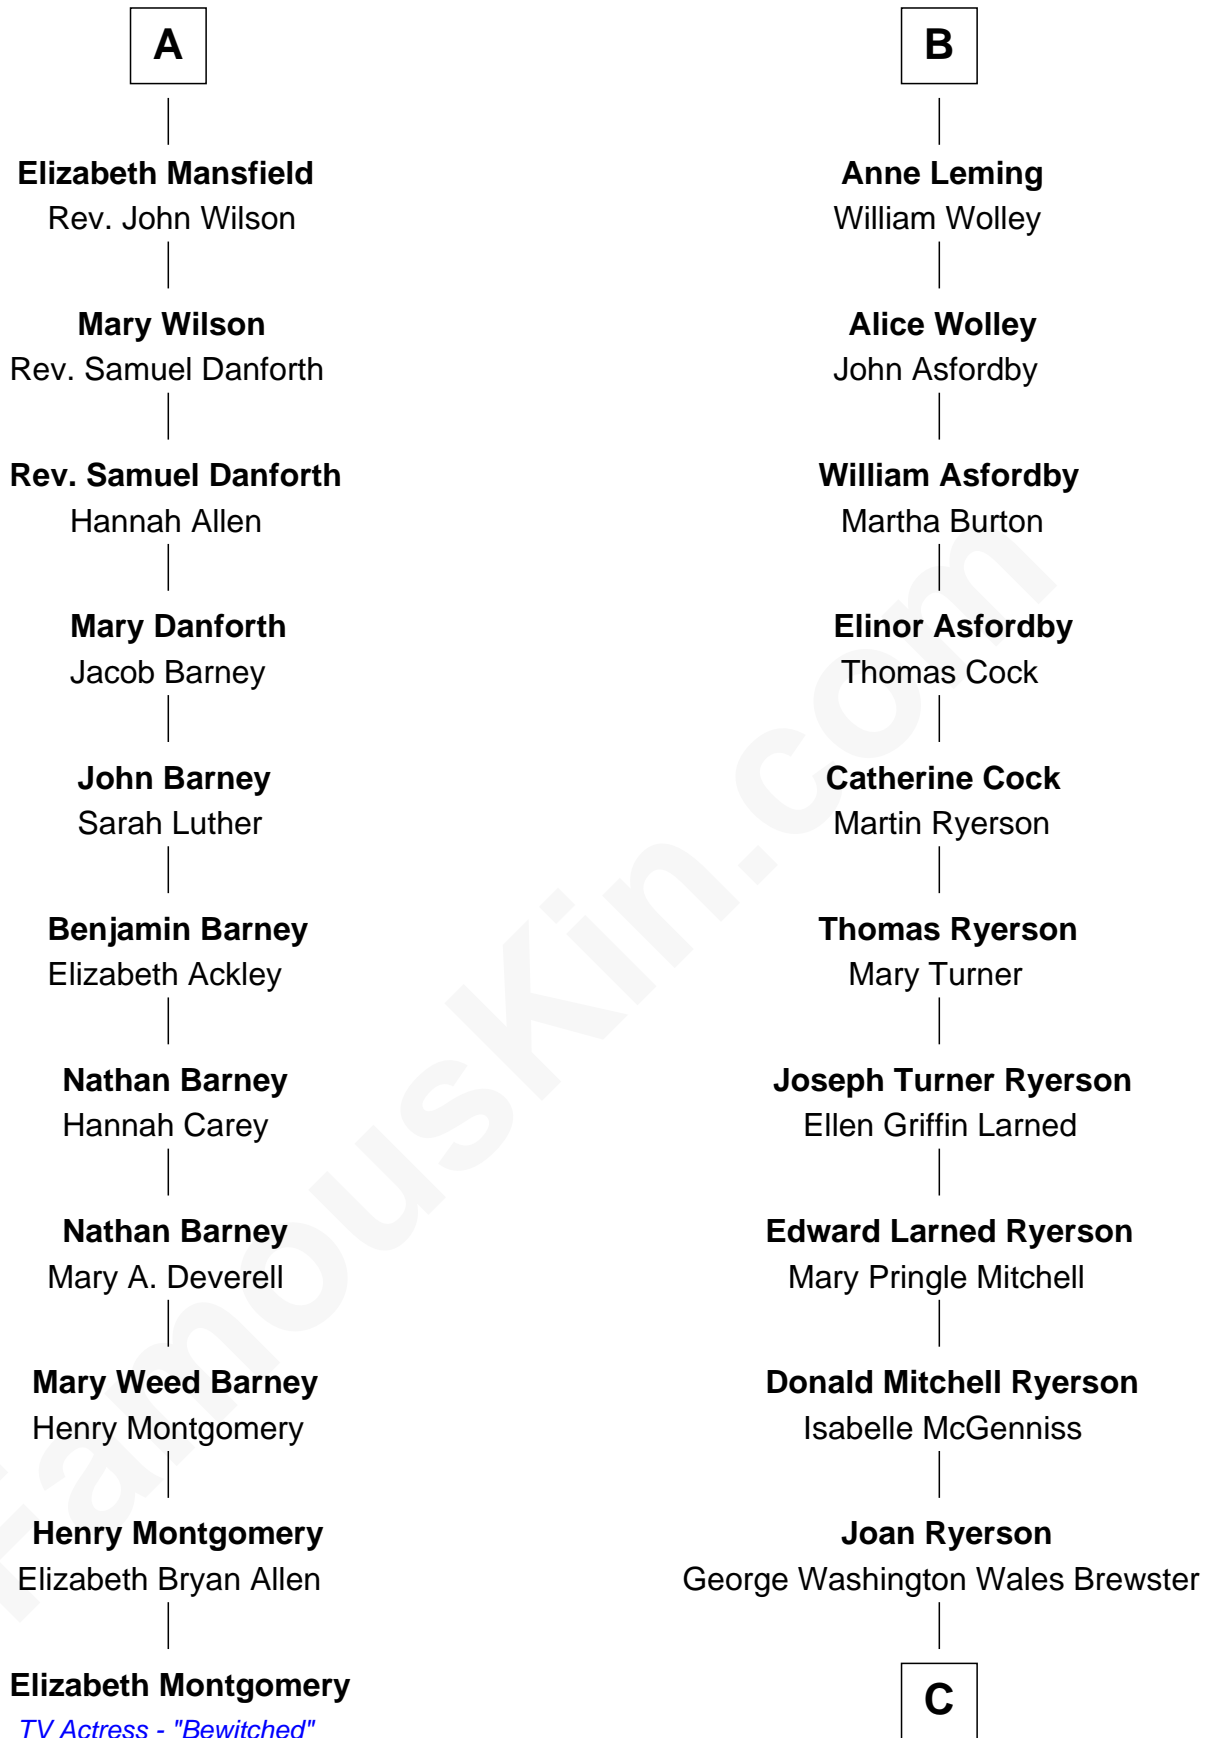

FamousKin.com
Relationship Chart of
Elizabeth Montgomery
TV Actress - "Bewitched"

17th cousin 1 time removed of

Paget Brewster
TV Actress

C

Galen Brewster
Hathaway Tew

Paget Brewster
TV Actress

FamousKin.com