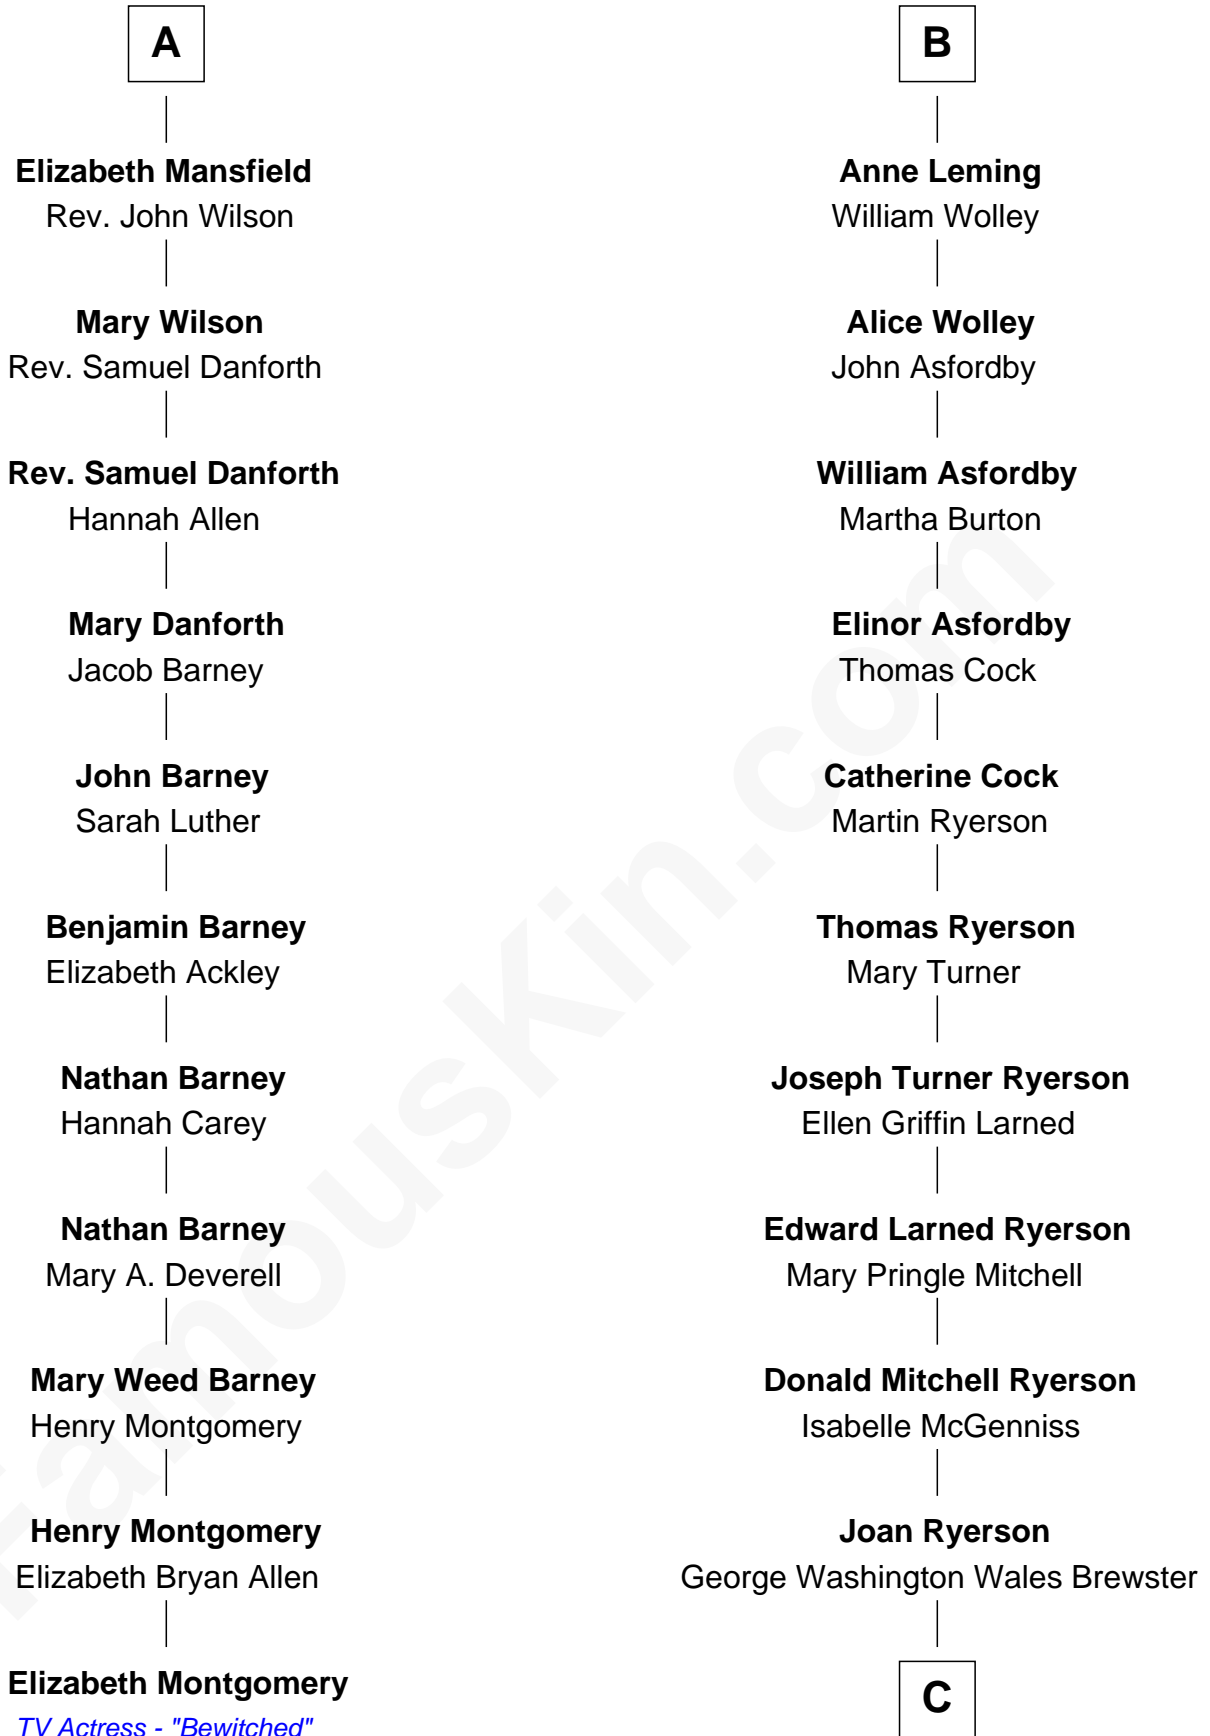

FamousKin.com
Relationship Chart of
Elizabeth Montgomery
TV Actress - "Bewitched"

17th cousin 1 time removed of

Paget Brewster
TV Actress

Sir John Clifford
 Elizabeth Percy

C

Galen Brewster
Hathaway Tew

Paget Brewster
TV Actress

FamousKin.com