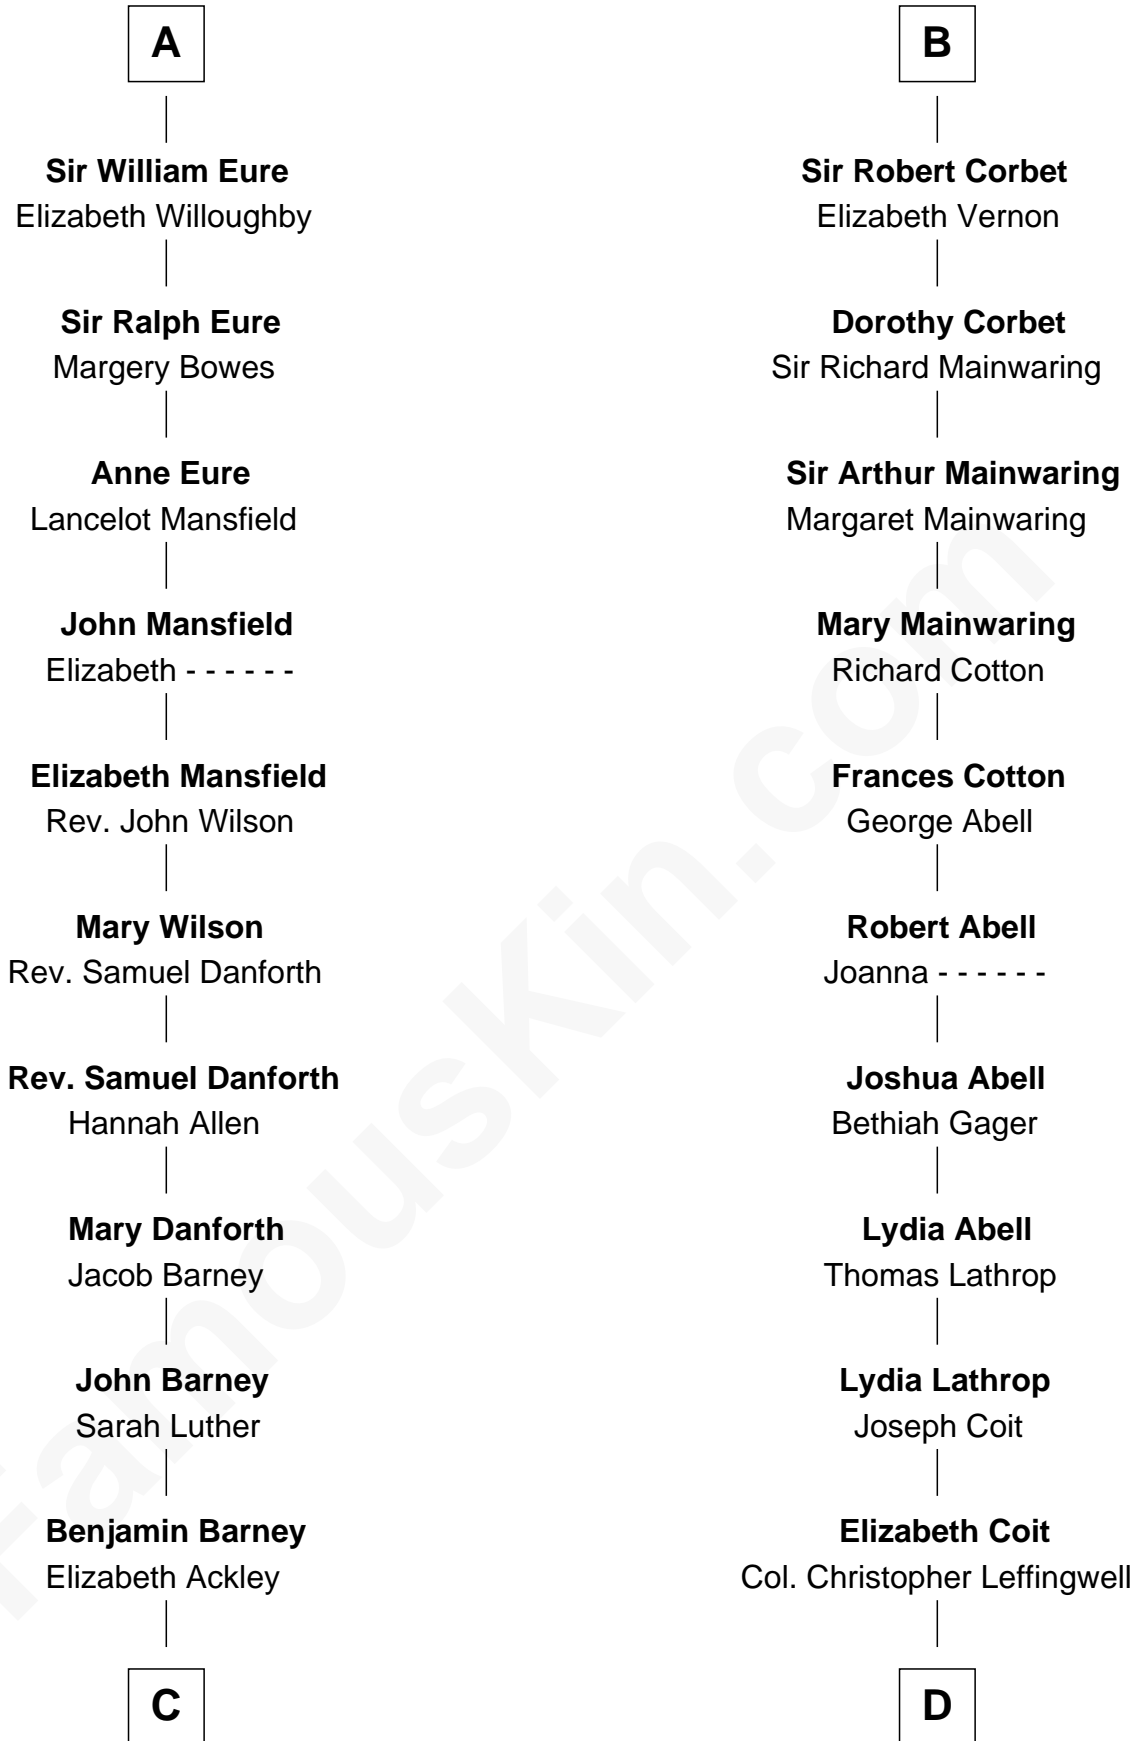

# FamousKin.com Relationship Chart of

**Elizabeth Montgomery**

*TV Actress - "Bewitched"*

21st cousin of

**Allen Dulles**

*5th Director of the C.I.A.*

**C**

**Nathan Barney**  
Hannah Carey

**Nathan Barney**  
Mary A. Deverell

**Mary Weed Barney**  
Henry Montgomery

**Henry Montgomery**  
Elizabeth Bryan Allen

**Elizabeth Montgomery**  
*TV Actress - "Bewitched"*

**D**

**Joanna Leffingwell**  
Charles Lathrop