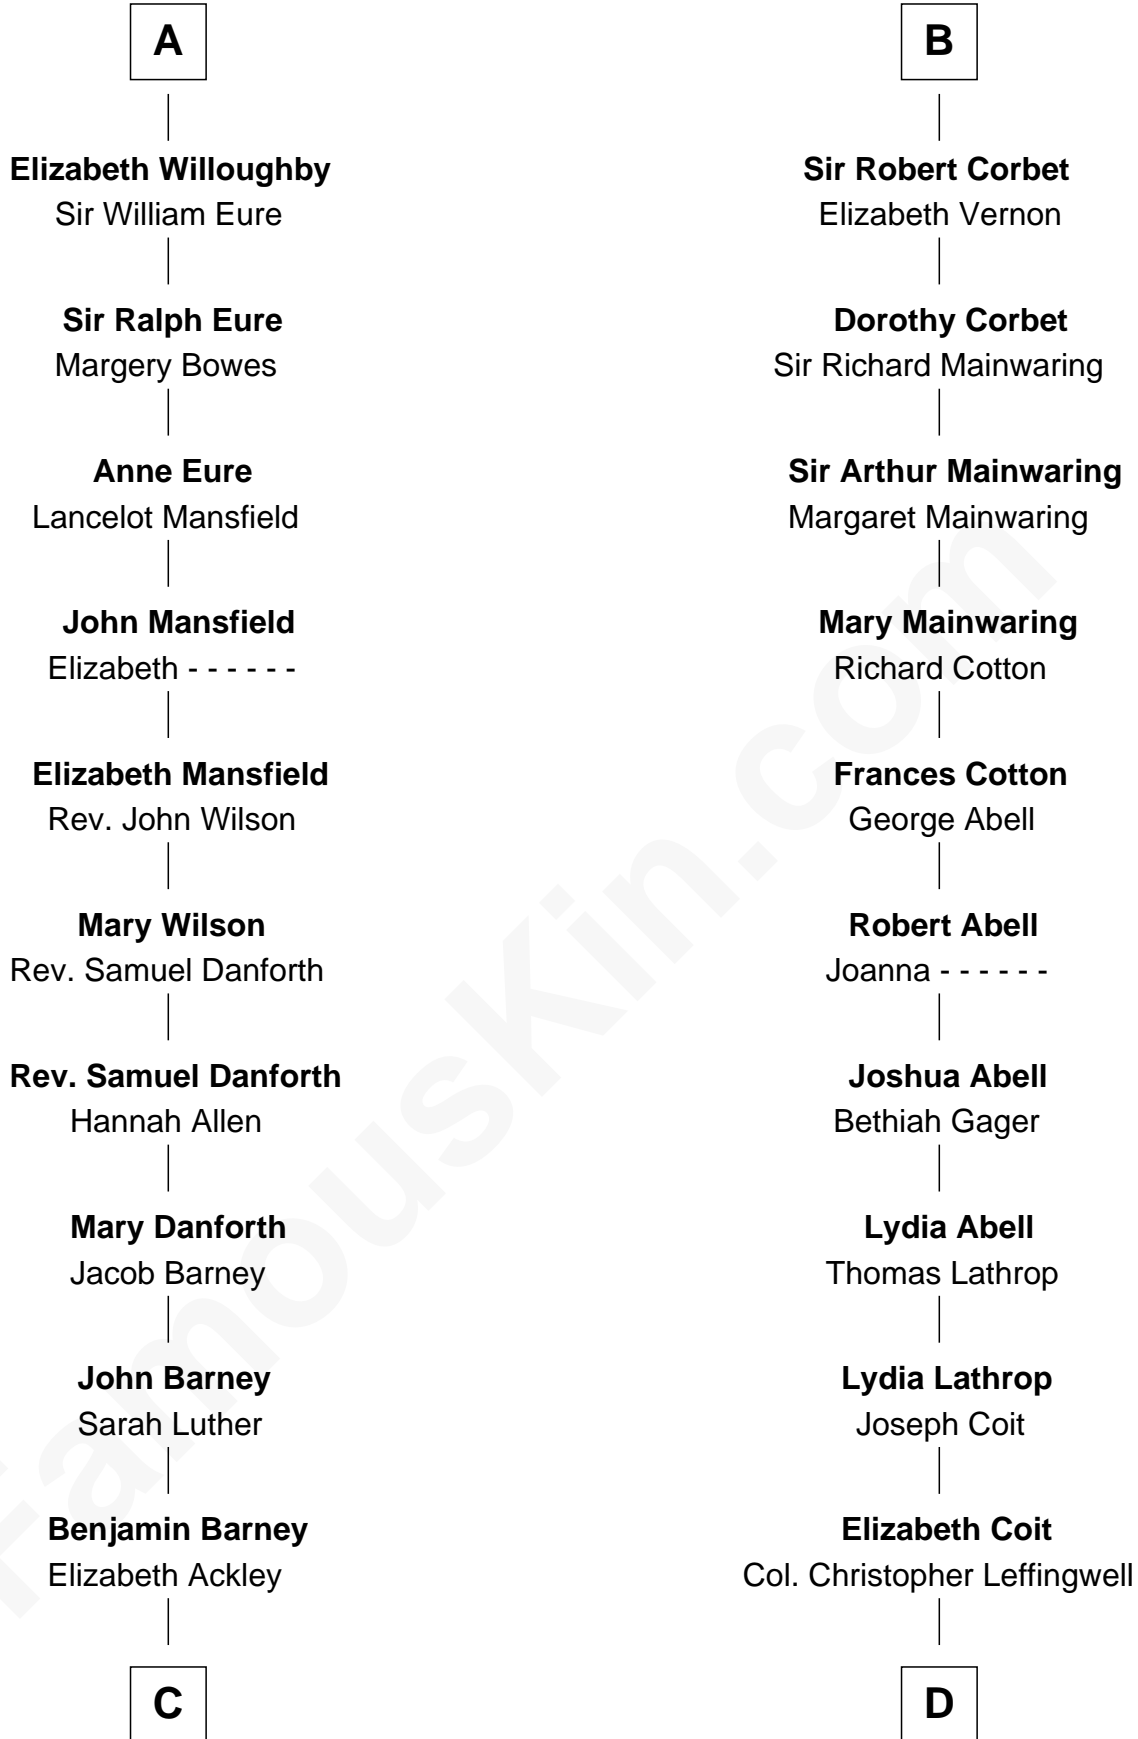

# FamousKin.com Relationship Chart of

**Elizabeth Montgomery**

*TV Actress - "Bewitched"*

21st cousin of

**Allen Dulles**

*5th Director of the C.I.A.*

**C**

**Nathan Barney**  
Hannah Carey

**Nathan Barney**  
Mary A. Deverell

**Mary Weed Barney**  
Henry Montgomery

**Henry Montgomery**  
Elizabeth Bryan Allen

**Elizabeth Montgomery**  
*TV Actress - "Bewitched"*

**D**

**Joanna Leffingwell**  
Charles Lathrop