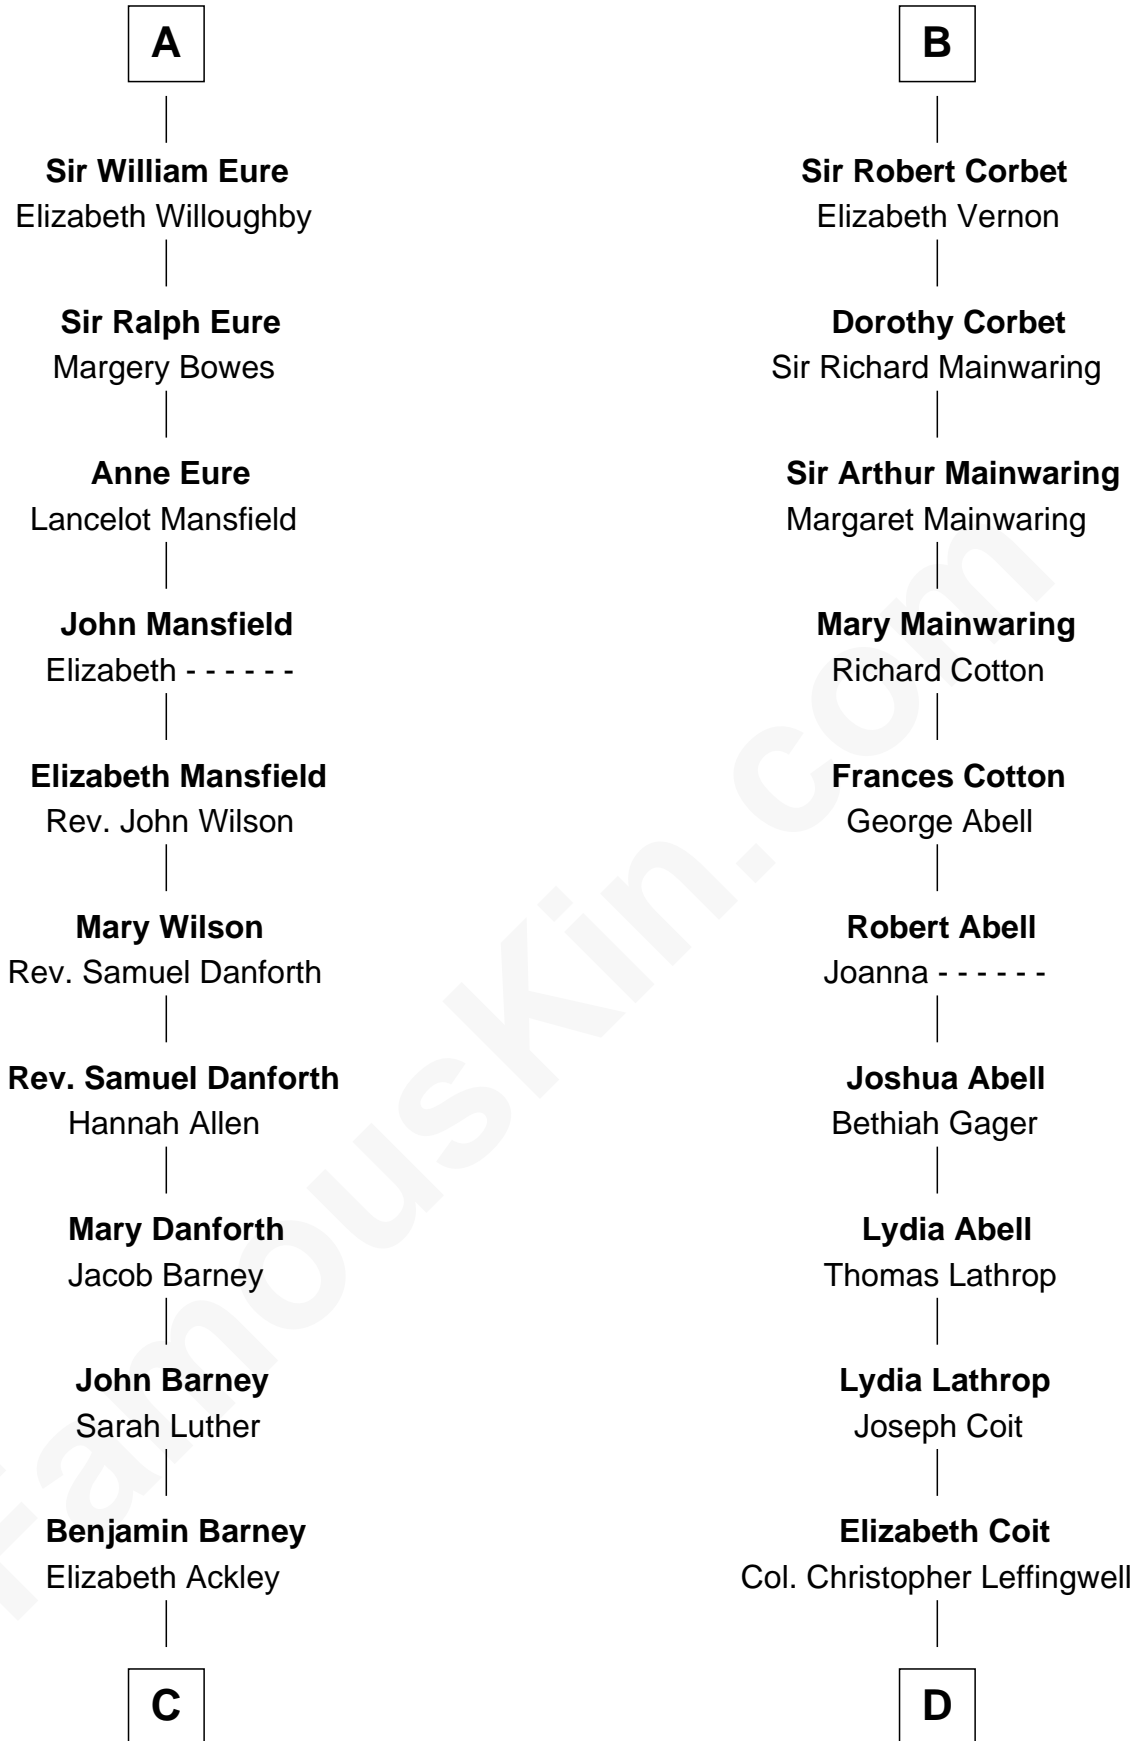

FamousKin.com Relationship Chart of

Elizabeth Montgomery

TV Actress - "Bewitched"

21st cousin of

Allen Dulles

5th Director of the C.I.A.

Hugh de Audley

Margaret de Clare

C

Nathan Barney
Hannah Carey

Nathan Barney
Mary A. Deverell

Mary Weed Barney
Henry Montgomery

Henry Montgomery
Elizabeth Bryan Allen

Elizabeth Montgomery
TV Actress - "Bewitched"

D

Joanna Leffingwell
Charles Lathrop