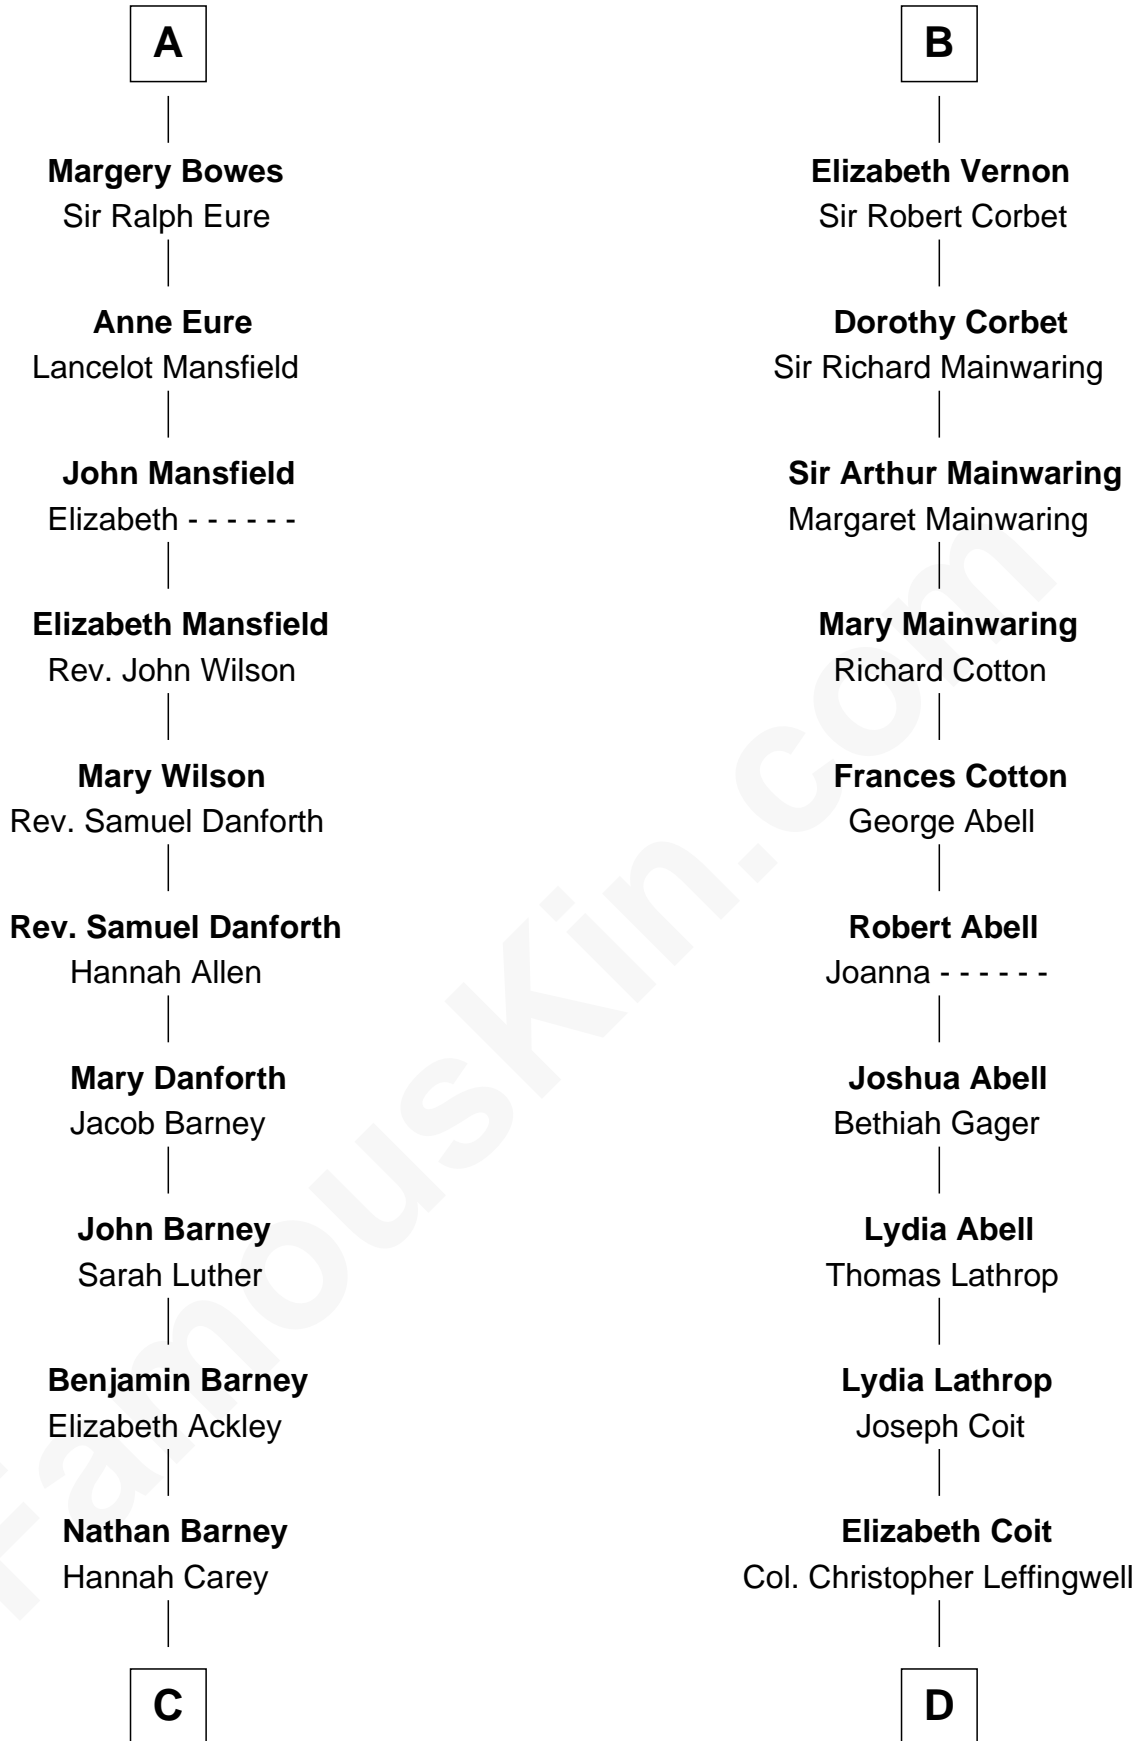

FamousKin.com
Relationship Chart of
Elizabeth Montgomery
TV Actress - "Bewitched"

20th cousin 1 time removed of

Allen Dulles
5th Director of the C.I.A.

C

Nathan Barney
Mary A. Deverell

Mary Weed Barney
Henry Montgomery

Henry Montgomery
Elizabeth Bryan Allen

Elizabeth Montgomery
TV Actress - "Bewitched"

D

Joanna Leffingwell
Charles Lathrop

Harriet Wadsworth Lathrop
Rev. Miron Winslow

Harriet Lathrop Winslow
Rev. John Welsh Dulles