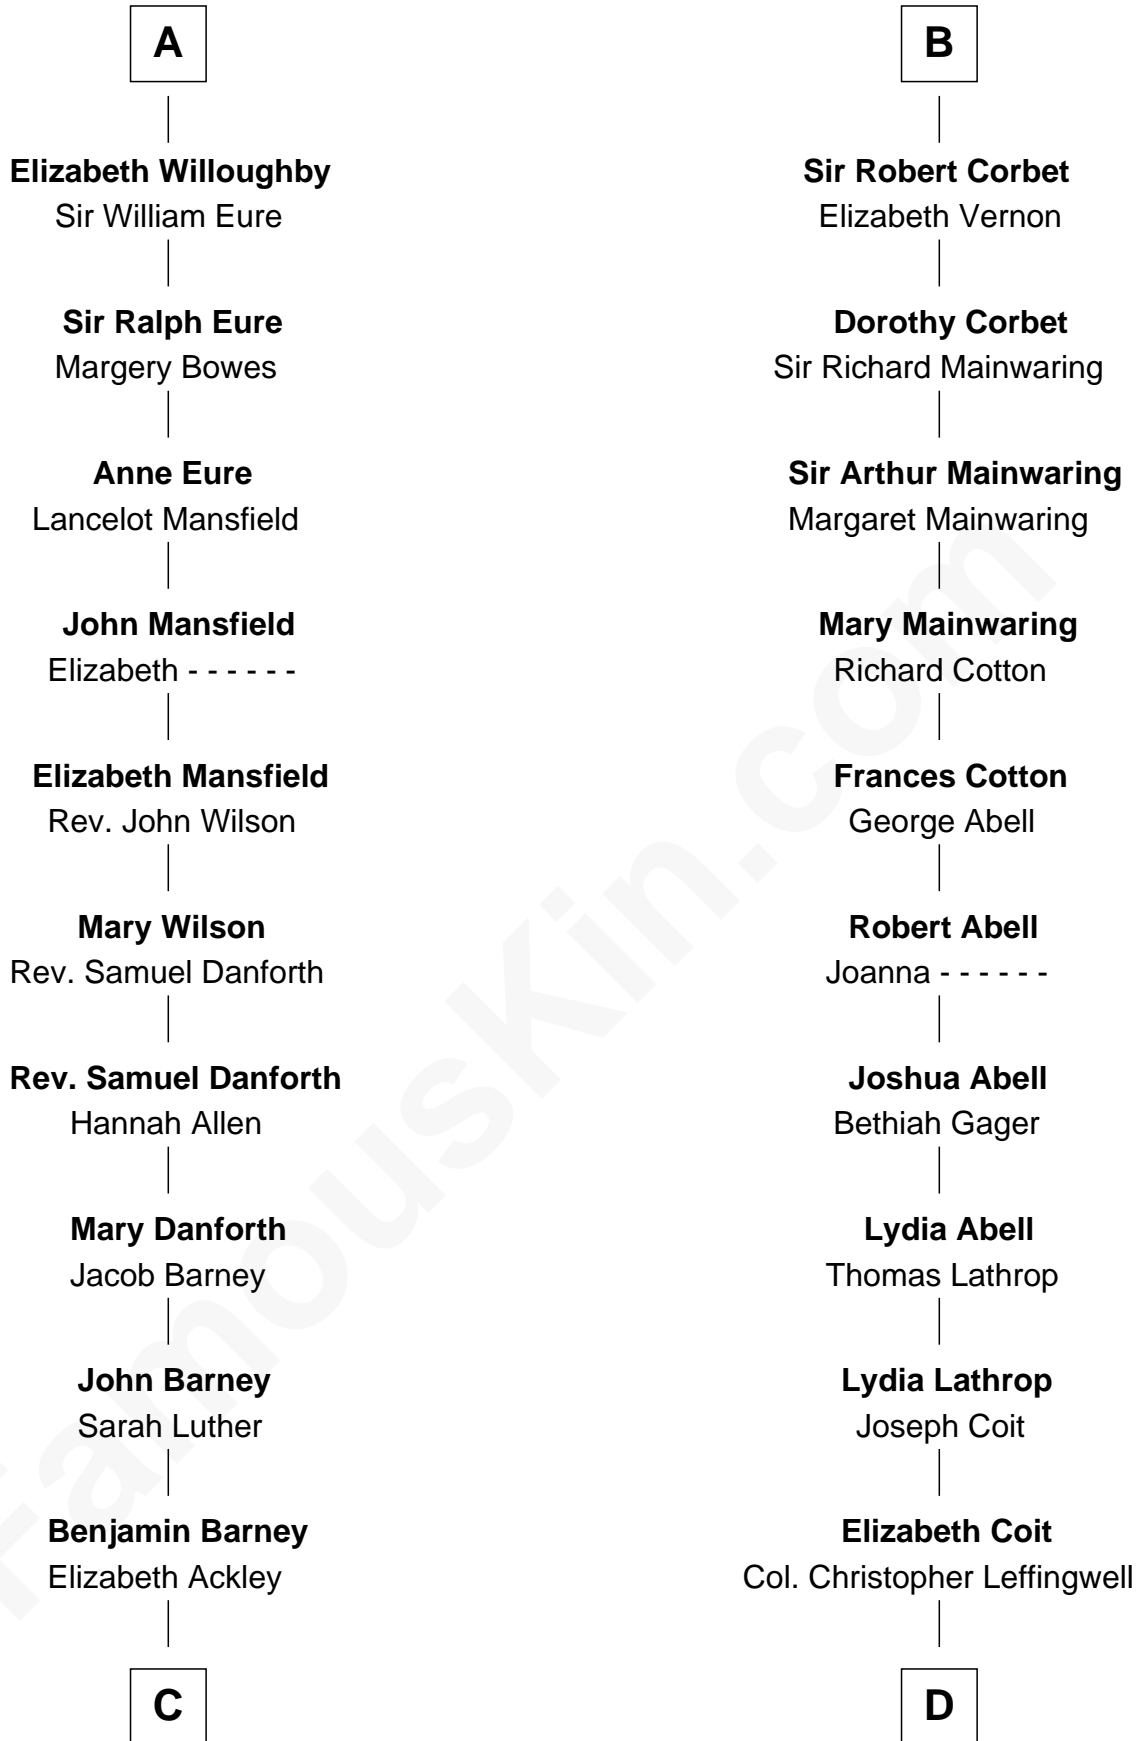

FamousKin.com Relationship Chart of

Elizabeth Montgomery

TV Actress - "Bewitched"

21st cousin of

Allen Dulles

5th Director of the C.I.A.

Thomas of Brotherton

Alice de Hales

C

Nathan Barney
Hannah Carey

Nathan Barney
Mary A. Deverell

Mary Weed Barney
Henry Montgomery

Henry Montgomery
Elizabeth Bryan Allen

Elizabeth Montgomery
TV Actress - "Bewitched"

D

Joanna Leffingwell
Charles Lathrop