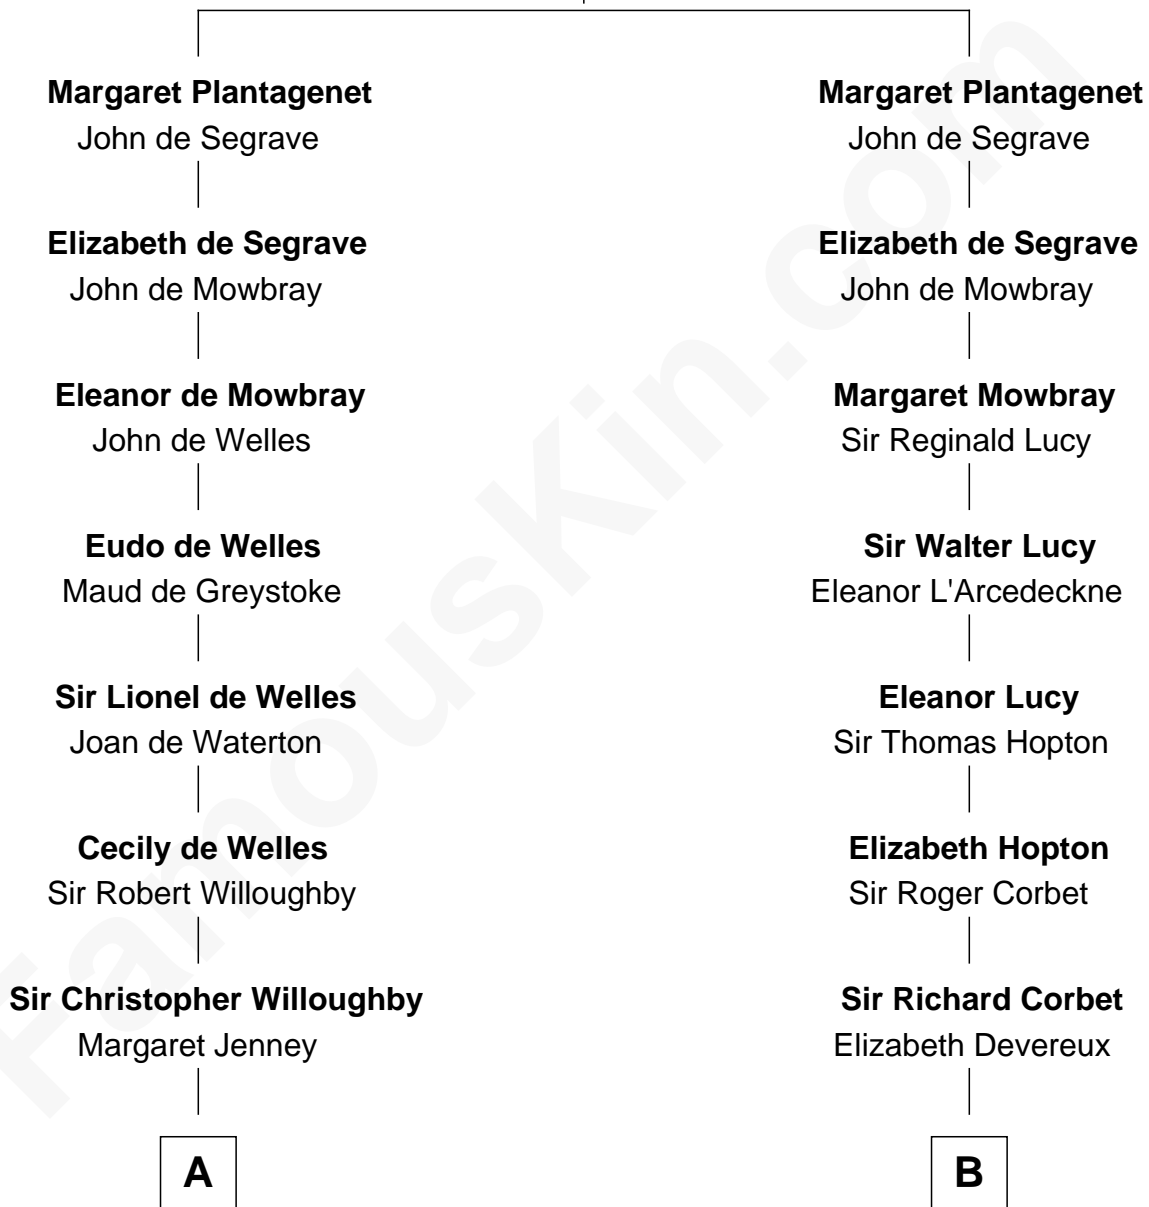

FamousKin.com Relationship Chart of

Elizabeth Montgomery

TV Actress - "Bewitched"

21st cousin of

Allen Dulles

5th Director of the C.I.A.

Thomas of Brotherton

Alice de Hales

C

Nathan Barney
Hannah Carey

Nathan Barney
Mary A. Deverell

Mary Weed Barney
Henry Montgomery

Henry Montgomery
Elizabeth Bryan Allen

Elizabeth Montgomery
TV Actress - "Bewitched"

D

Joanna Leffingwell
Charles Lathrop