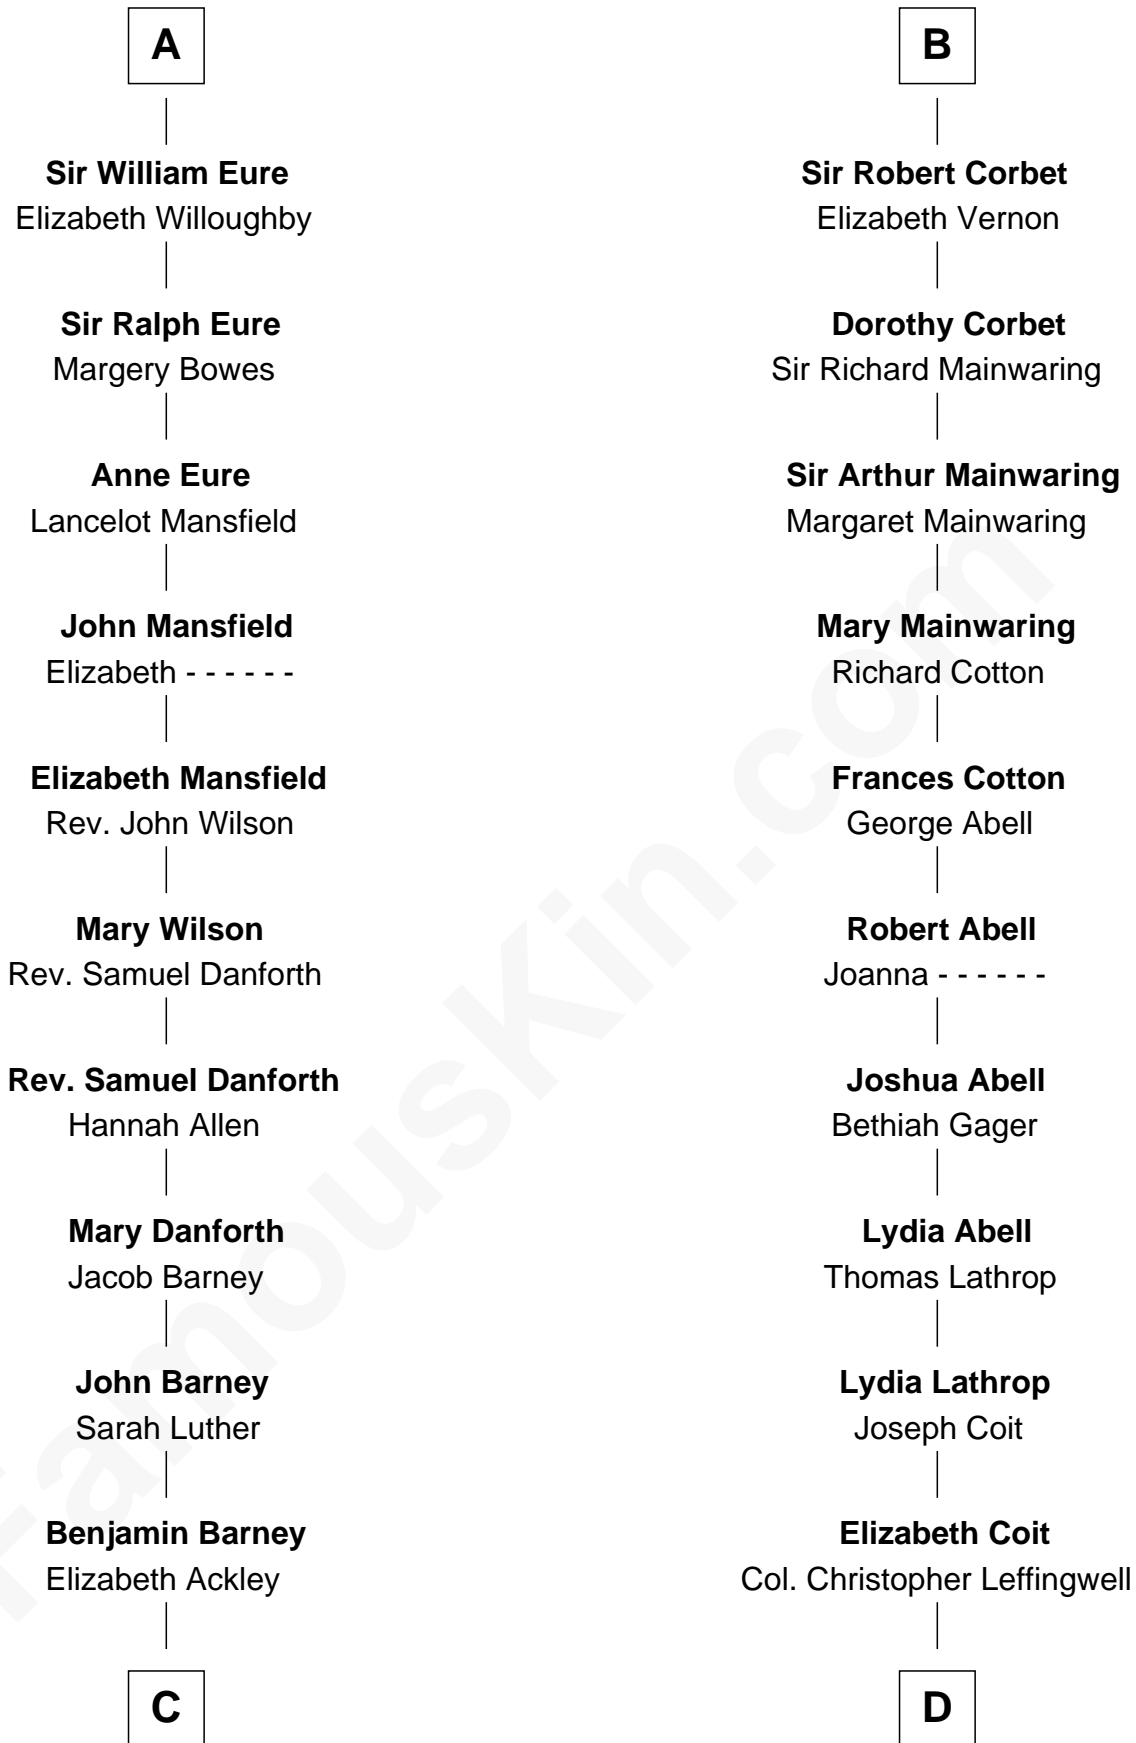

FamousKin.com Relationship Chart of

Elizabeth Montgomery

TV Actress - "Bewitched"

21st cousin of

John Foster Dulles

52nd U.S. Secretary of State

C

Nathan Barney
Hannah Carey

Nathan Barney
Mary A. Deverell

Mary Weed Barney
Henry Montgomery

Henry Montgomery
Elizabeth Bryan Allen

Elizabeth Montgomery
TV Actress - "Bewitched"

D

Joanna Leffingwell
Charles Lathrop

Harriet Wadsworth Lathrop
Rev. Miron Winslow