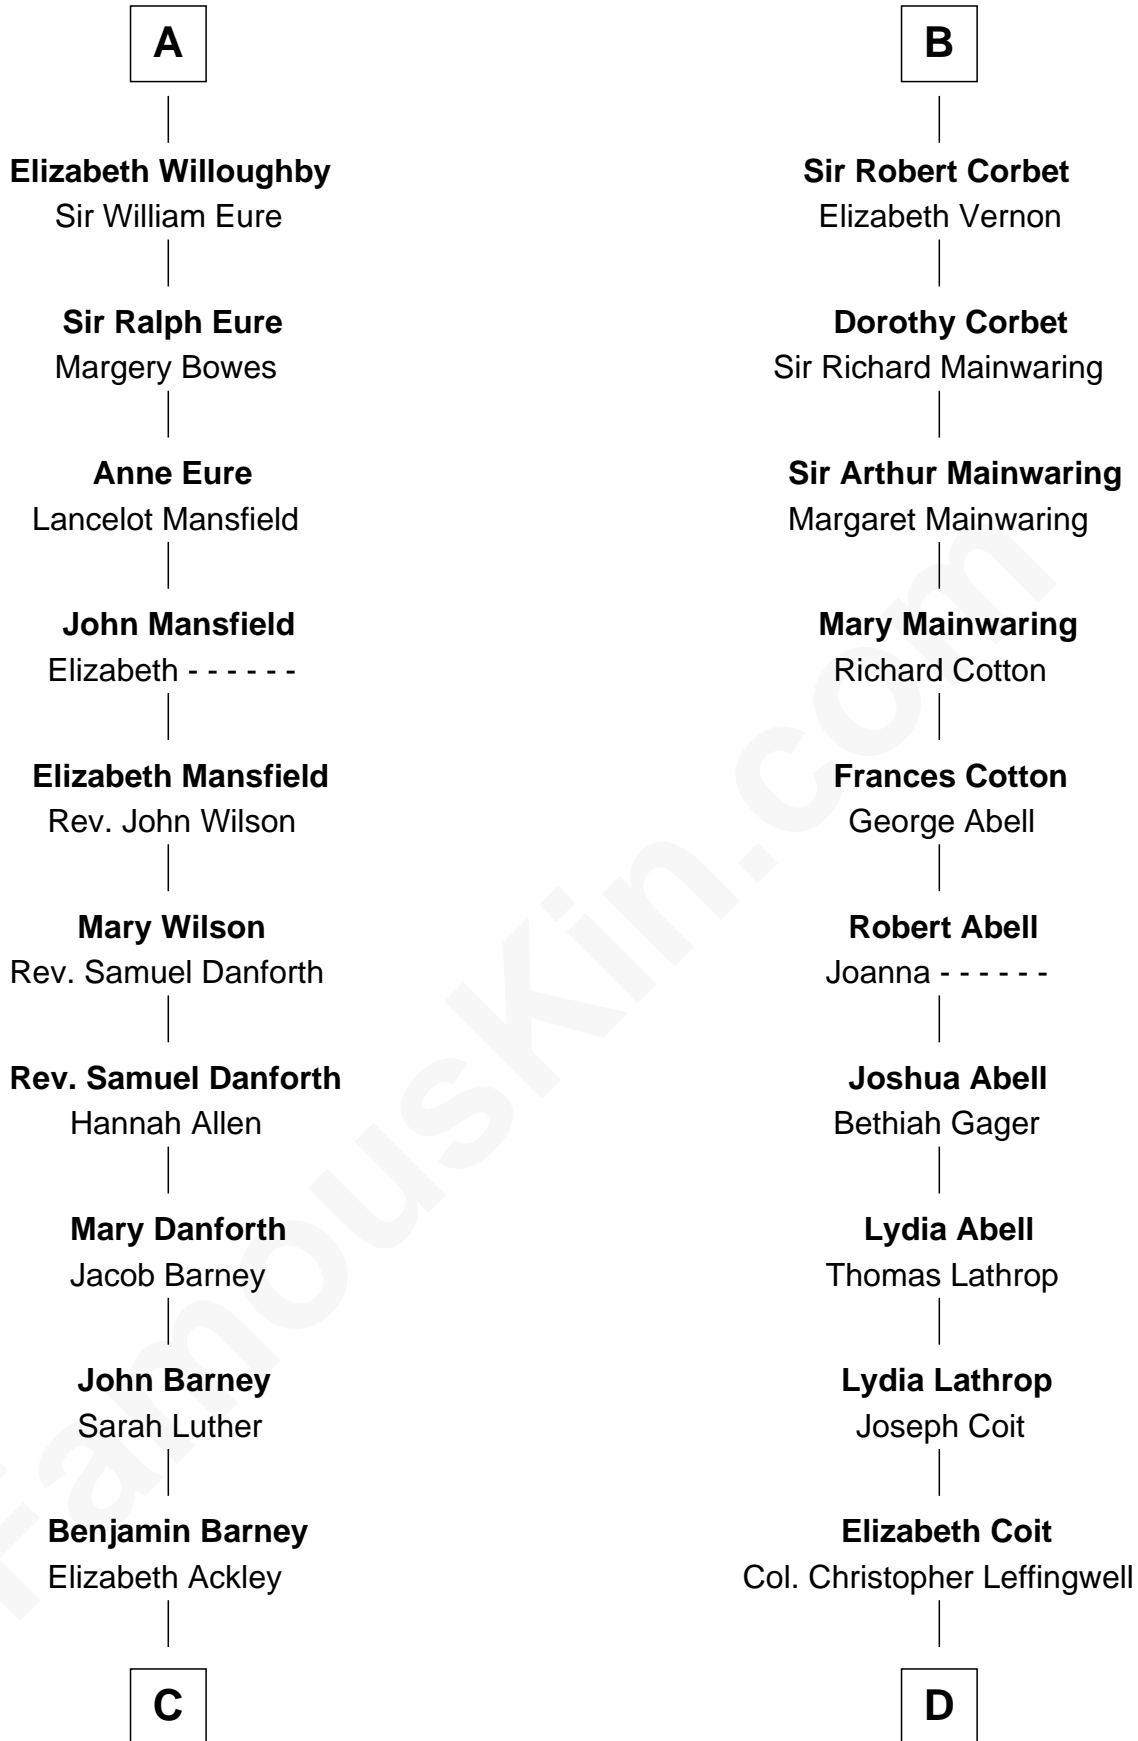

# FamousKin.com Relationship Chart of

**Elizabeth Montgomery**

*TV Actress - "Bewitched"*

21st cousin of

**John Foster Dulles**

*52nd U.S. Secretary of State*

**C**

**Nathan Barney**  
Hannah Carey

**Nathan Barney**  
Mary A. Deverell

**Mary Weed Barney**  
Henry Montgomery

**Henry Montgomery**  
Elizabeth Bryan Allen

**Elizabeth Montgomery**  
*TV Actress - "Bewitched"*

**D**

**Joanna Leffingwell**  
Charles Lathrop

**Harriet Wadsworth Lathrop**  
Rev. Miron Winslow

**Harriet Lathrop Winslow**  
Rev. John Welsh Dulles

**Allen Macy Dulles**  
Edith Foster

**John Foster Dulles**  
*52nd U.S. Secretary of State*