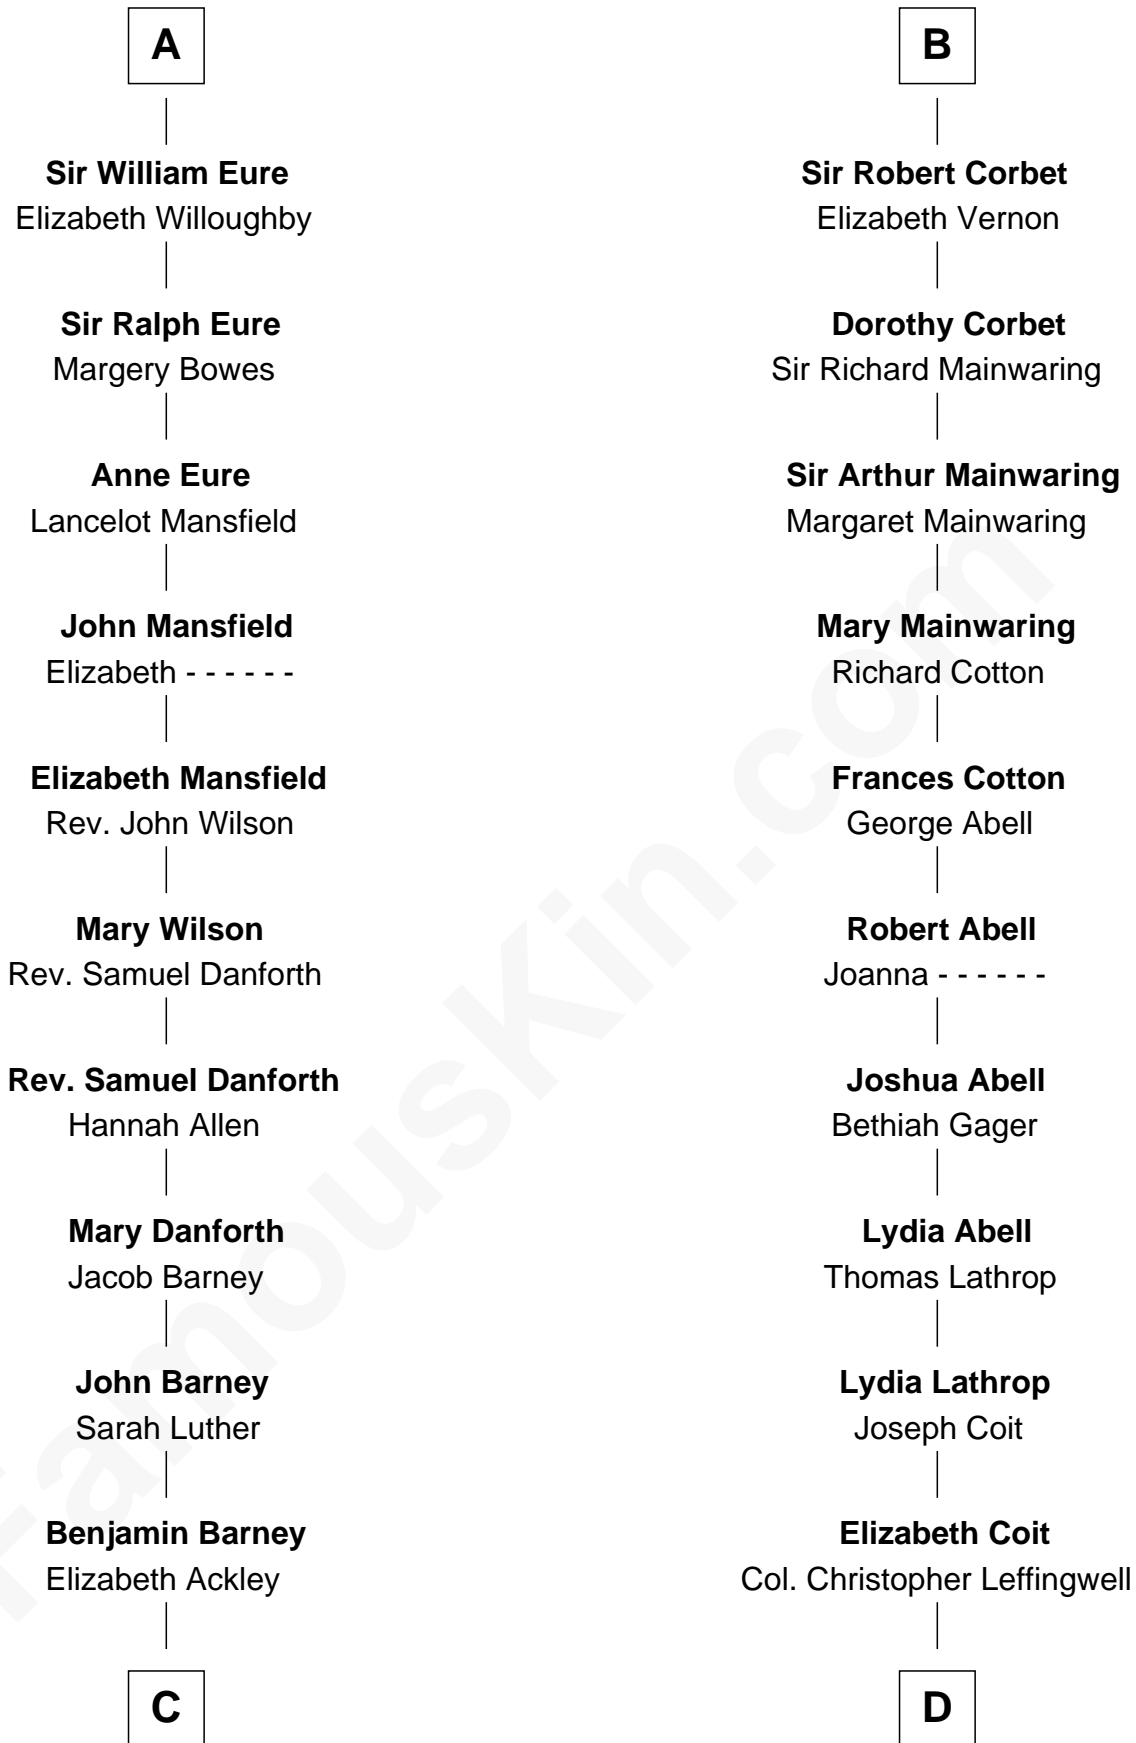

# FamousKin.com Relationship Chart of

**Elizabeth Montgomery**

TV Actress - "Bewitched"

21st cousin of

**John Foster Dulles**

52nd U.S. Secretary of State

**C**

**Nathan Barney**  
Hannah Carey

**Nathan Barney**  
Mary A. Deverell

**Mary Weed Barney**  
Henry Montgomery

**Henry Montgomery**  
Elizabeth Bryan Allen

**Elizabeth Montgomery**  
*TV Actress - "Bewitched"*

**D**

**Joanna Leffingwell**  
Charles Lathrop