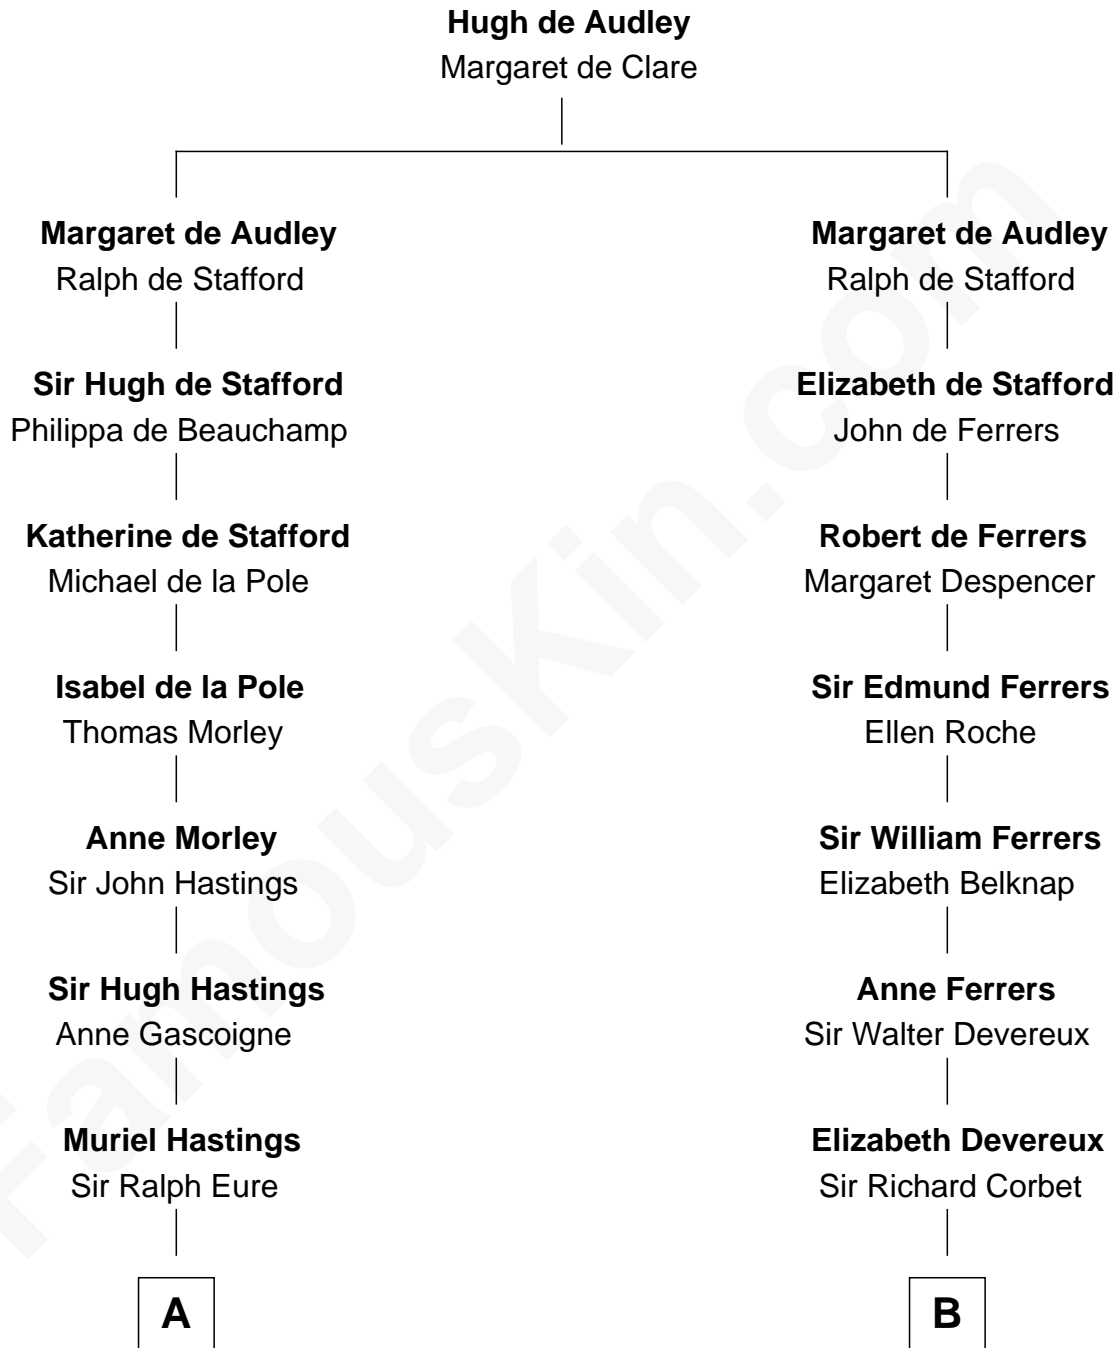

# FamousKin.com Relationship Chart of

**Elizabeth Montgomery**

TV Actress - "Bewitched"

21st cousin of

**John Foster Dulles**

52nd U.S. Secretary of State

**C**

**Nathan Barney**  
Hannah Carey

**Nathan Barney**  
Mary A. Deverell

**Mary Weed Barney**  
Henry Montgomery

**Henry Montgomery**  
Elizabeth Bryan Allen

**Elizabeth Montgomery**  
*TV Actress - "Bewitched"*

**D**

**Joanna Leffingwell**  
Charles Lathrop

**Harriet Wadsworth Lathrop**  
Rev. Miron Winslow

**Harriet Lathrop Winslow**  
Rev. John Welsh Dulles

**Allen Macy Dulles**  
Edith Foster

**John Foster Dulles**  
*52nd U.S. Secretary of State*

FamousKin.com