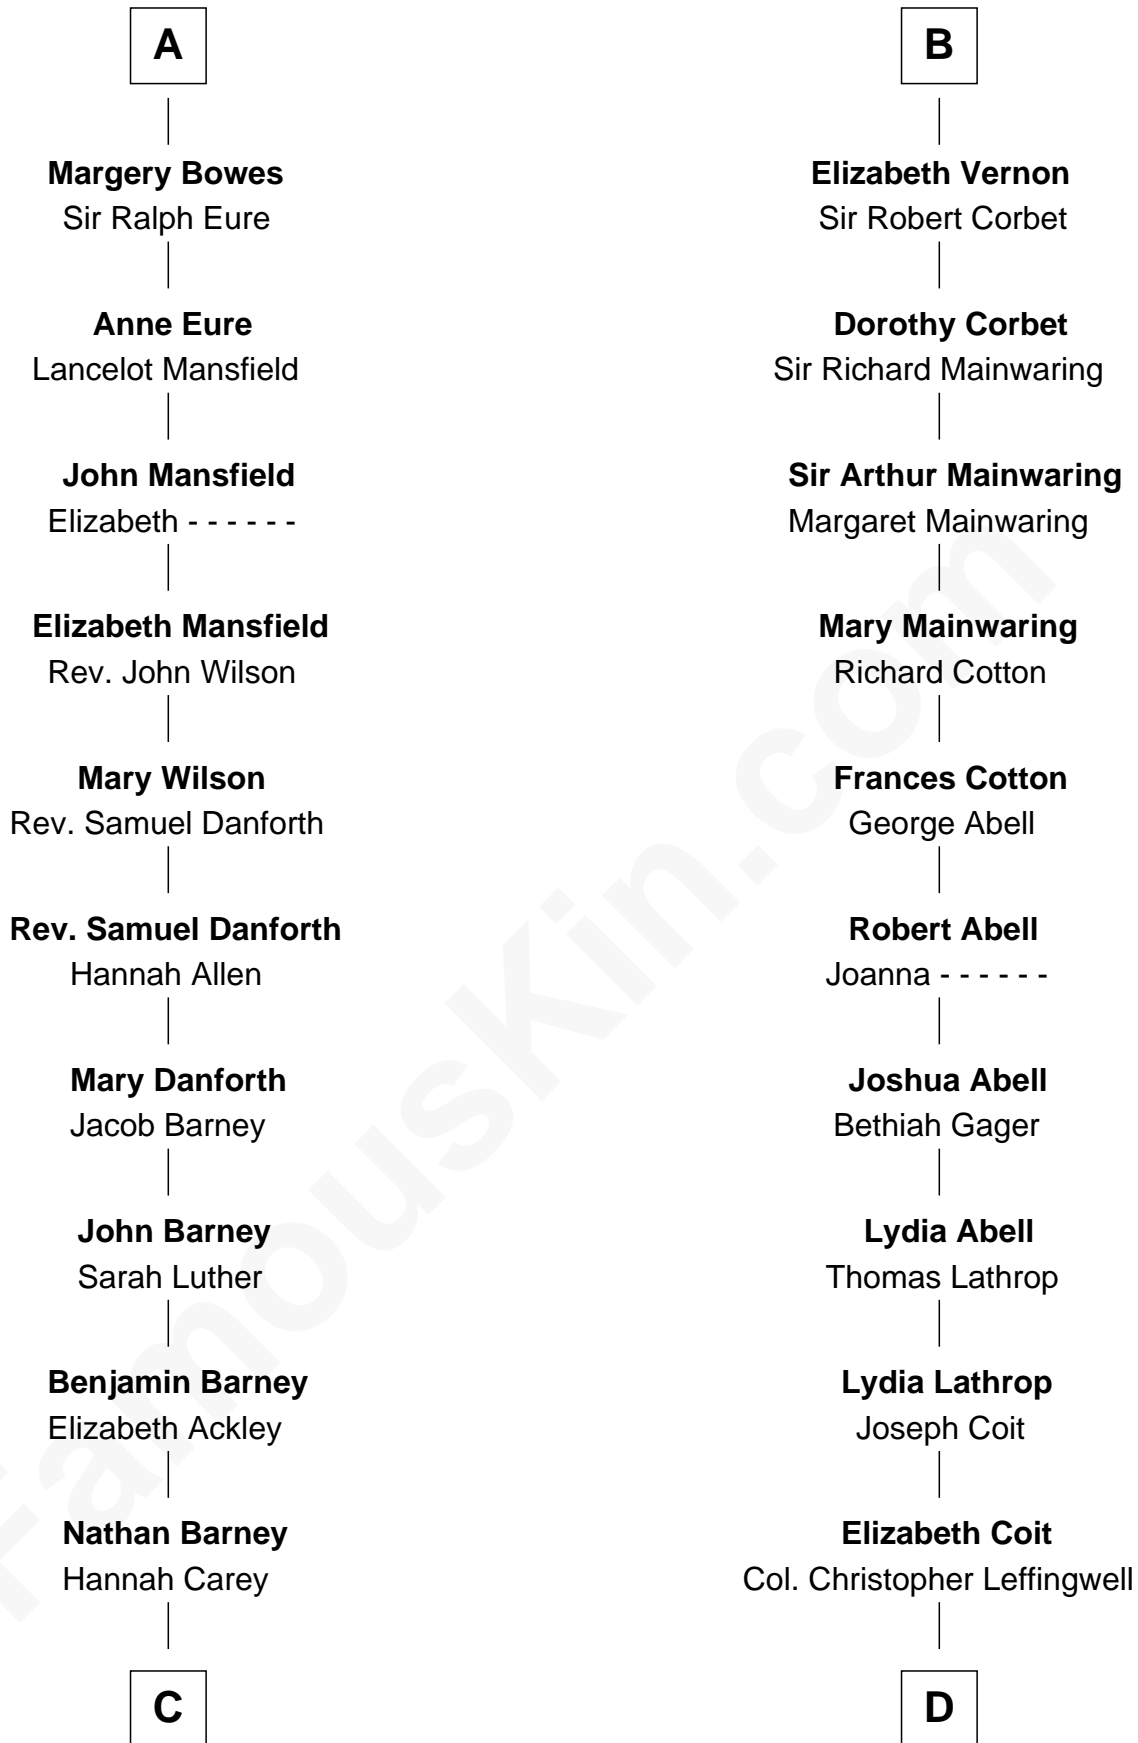

FamousKin.com
Relationship Chart of
Elizabeth Montgomery
TV Actress - "Bewitched"

20th cousin 1 time removed of

John Foster Dulles
52nd U.S. Secretary of State

C

Nathan Barney
Mary A. Deverell

Mary Weed Barney
Henry Montgomery

Henry Montgomery
Elizabeth Bryan Allen

Elizabeth Montgomery
TV Actress - "Bewitched"

D

Joanna Leffingwell
Charles Lathrop

Harriet Wadsworth Lathrop
Rev. Miron Winslow

Harriet Lathrop Winslow
Rev. John Welsh Dulles