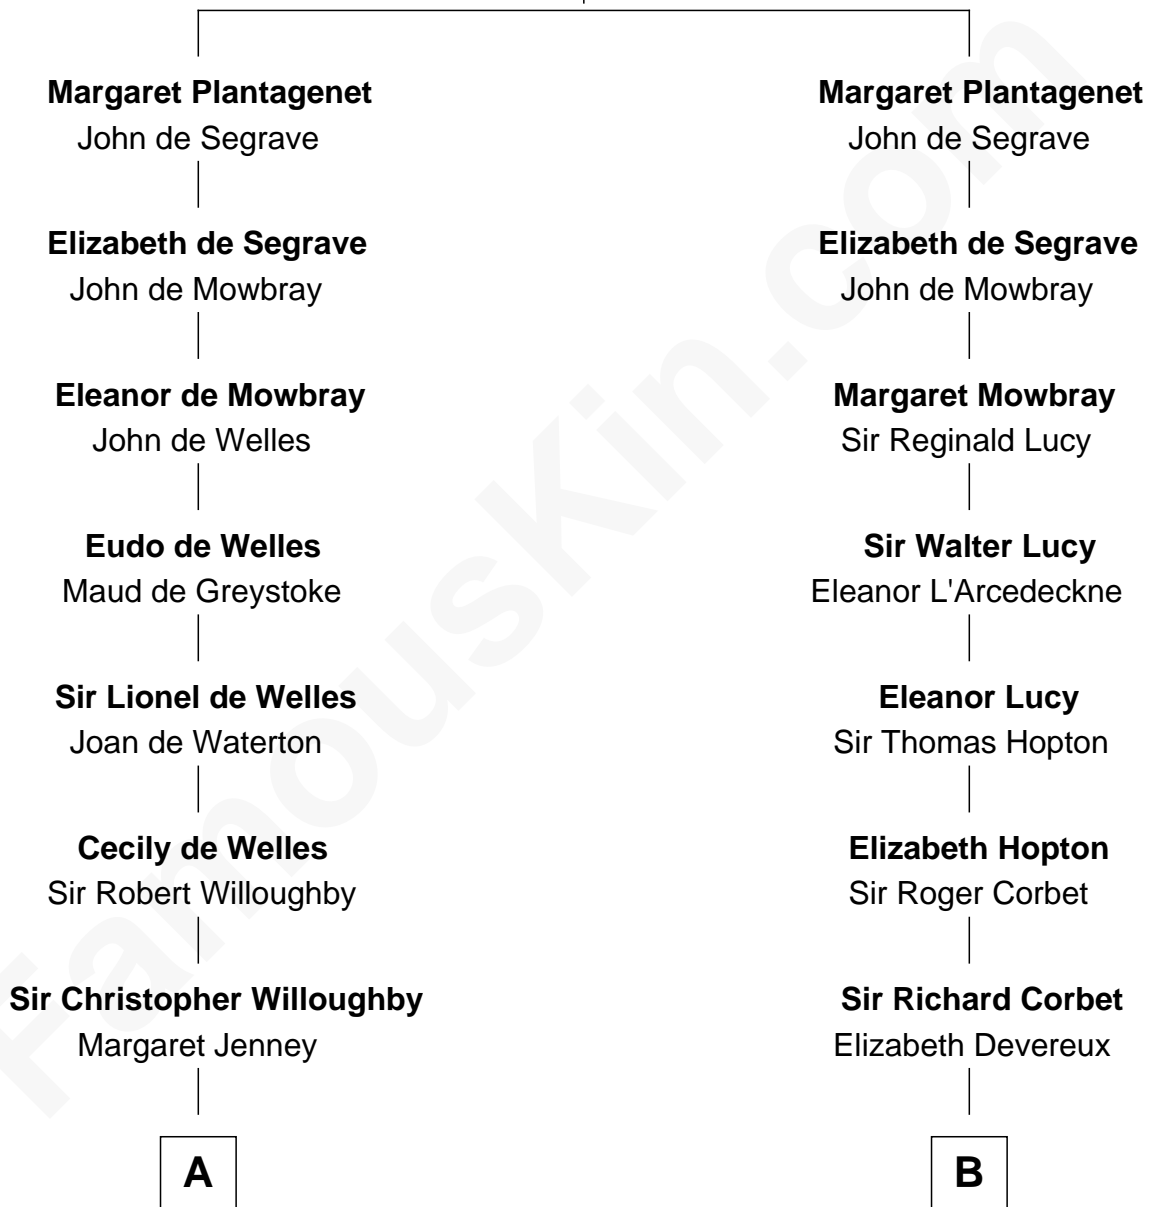

# FamousKin.com Relationship Chart of

**Elizabeth Montgomery**

TV Actress - "Bewitched"

21st cousin of

**John Foster Dulles**

52nd U.S. Secretary of State

**Thomas of Brotherton**

Alice de Hales

**C**

**Nathan Barney**  
Hannah Carey

**Nathan Barney**  
Mary A. Deverell

**Mary Weed Barney**  
Henry Montgomery

**Henry Montgomery**  
Elizabeth Bryan Allen

**Elizabeth Montgomery**  
*TV Actress - "Bewitched"*