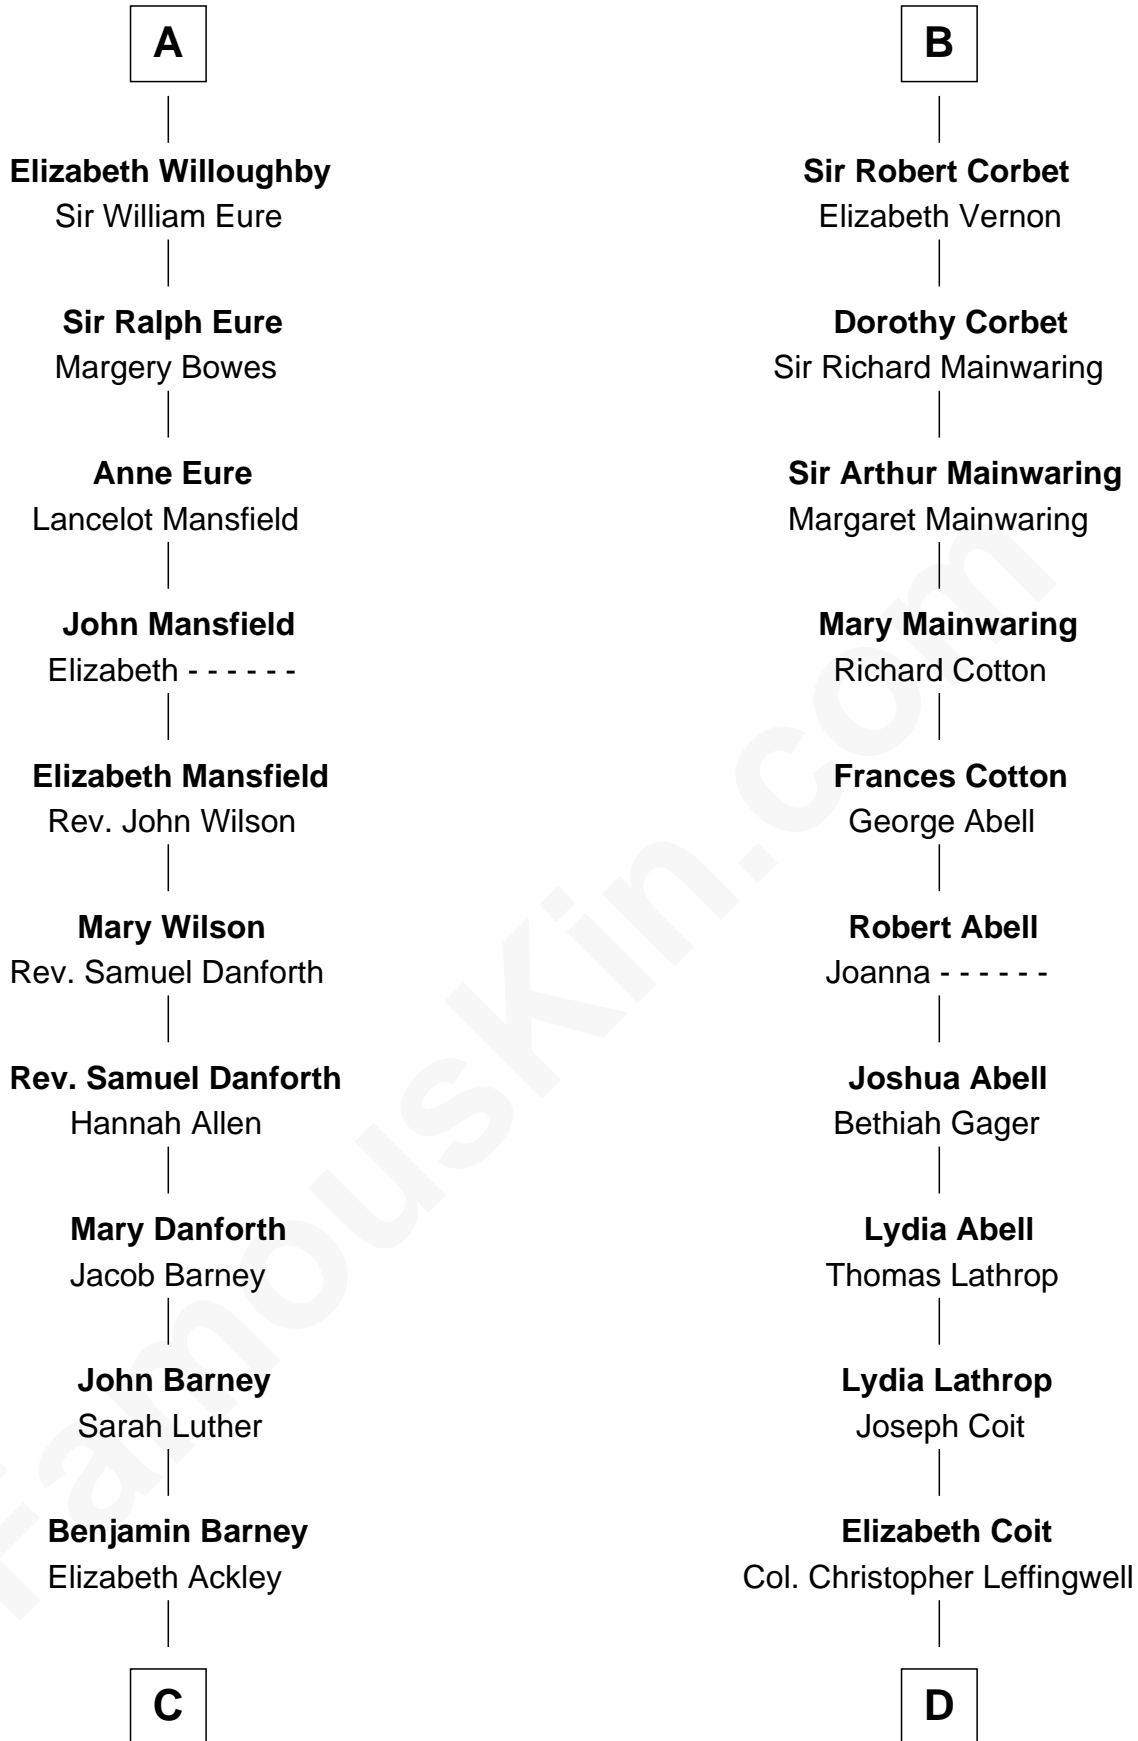

Joan of Lancaster

John de Mowbray

Elizabeth de Segrave

Margaret Mowbray

Sir Reginald Lucy

Sir Walter Lucy

Eleanor L'Arcedeckne

Eleanor Lucy

Sir Thomas Hopton

Elizabeth Hopton

Sir Roger Corbet

Sir Richard Corbet

Elizabeth Devereux

B

C

Nathan Barney
Hannah Carey

Nathan Barney
Mary A. Deverell

Mary Weed Barney
Henry Montgomery

Henry Montgomery
Elizabeth Bryan Allen

Elizabeth Montgomery
TV Actress - "Bewitched"

D

Joanna Leffingwell
Charles Lathrop

Harriet Wadsworth Lathrop
Rev. Miron Winslow