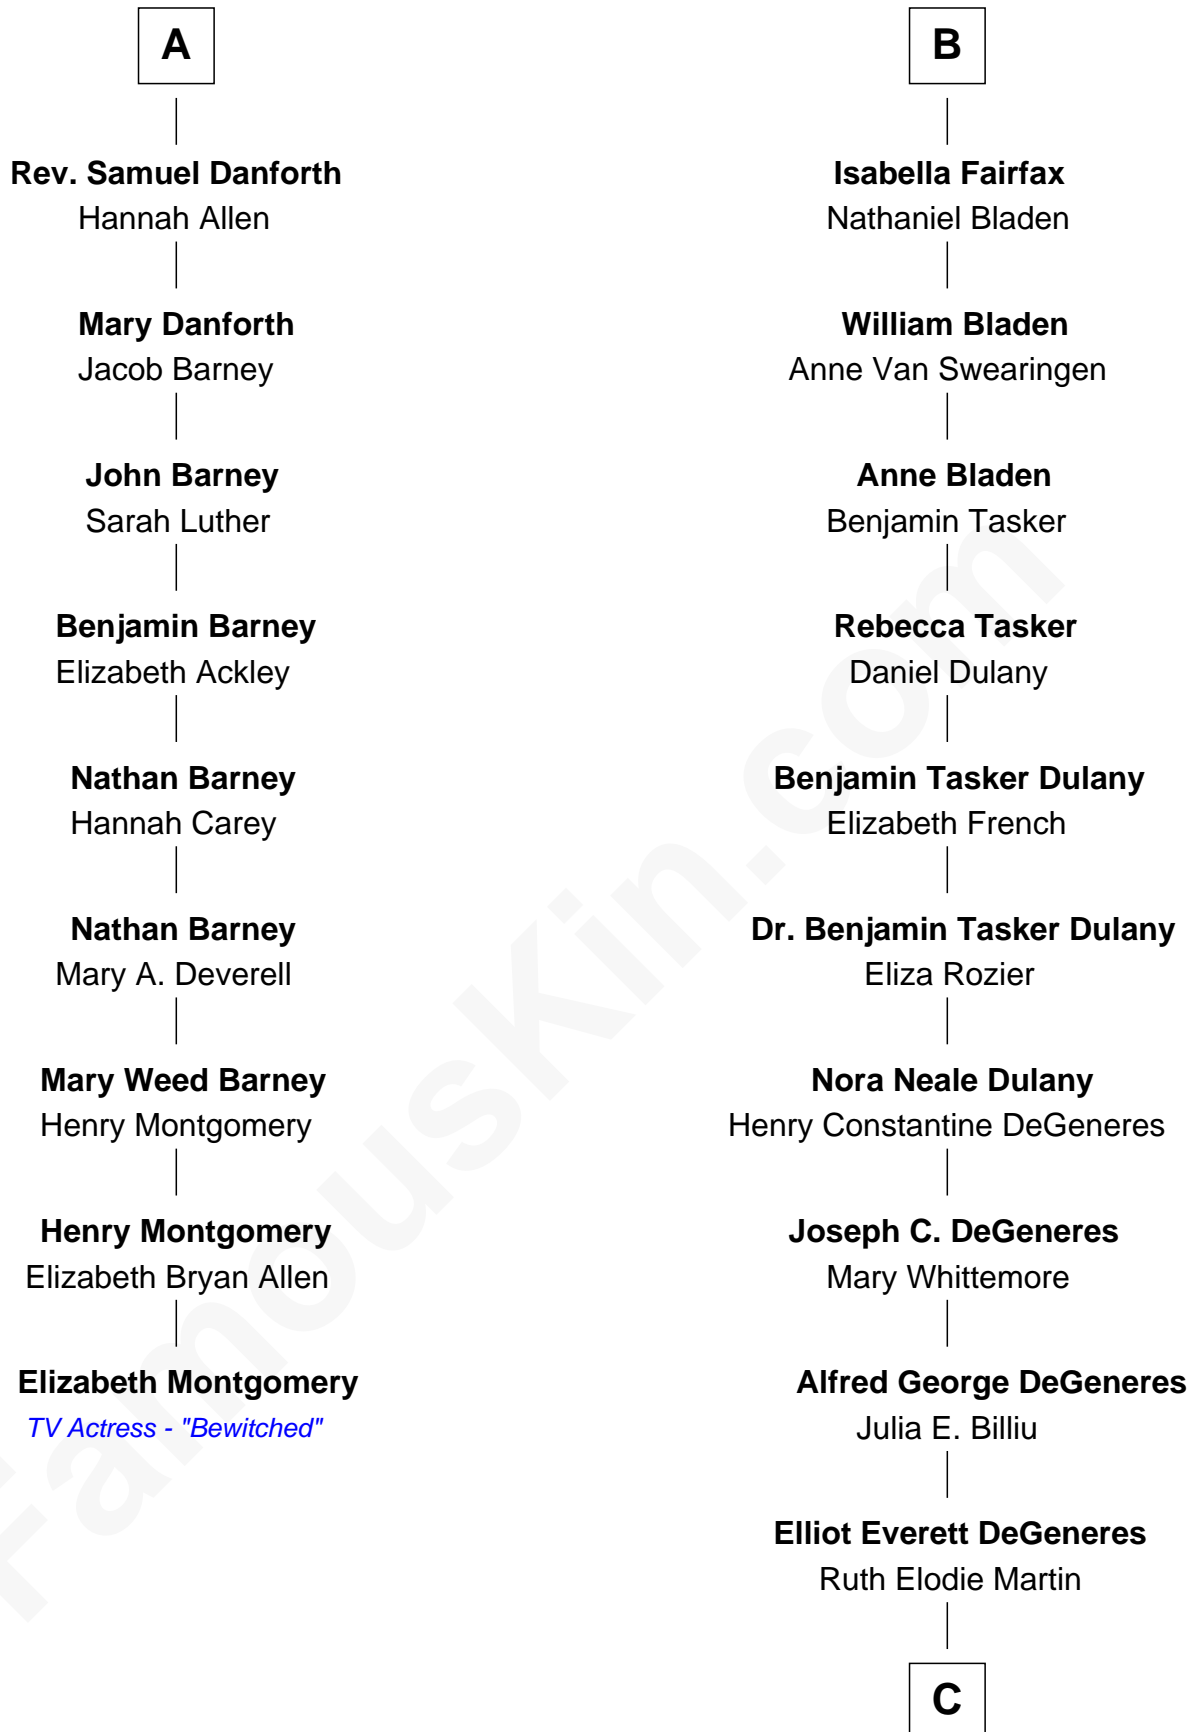

FamousKin.com
Relationship Chart of
Elizabeth Montgomery
TV Actress - "Bewitched"

15th cousin 3 times removed of

Ellen DeGeneres
Comedienne and TV Personality

C

Elliot Everett DeGeneres

Betty Jane Pfeffer

Ellen DeGeneres

Comedienne and TV Personality

FamousKin.com