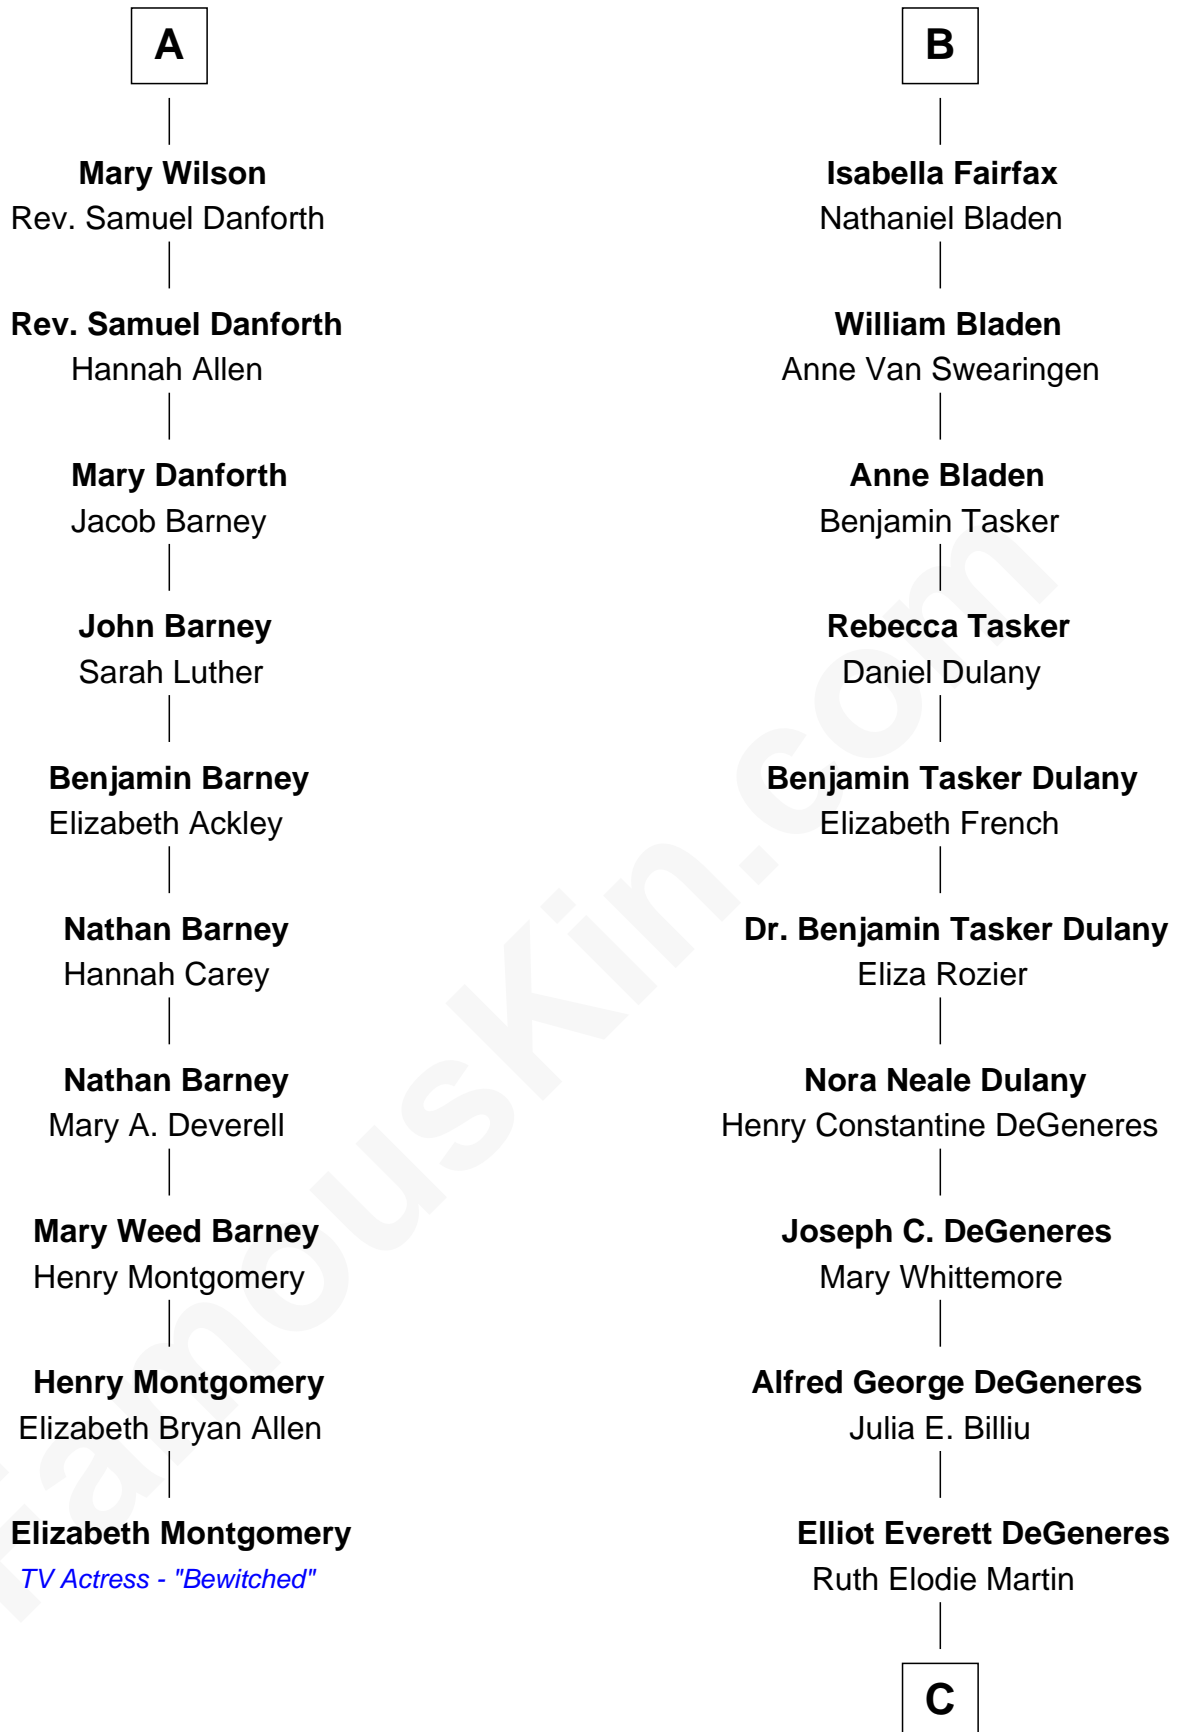

FamousKin.com
Relationship Chart of
Elizabeth Montgomery
TV Actress - "Bewitched"

16th cousin 2 times removed of
Ellen DeGeneres
Comedienne and TV Personality

C

Elliot Everett DeGeneres

Betty Jane Pfeffer