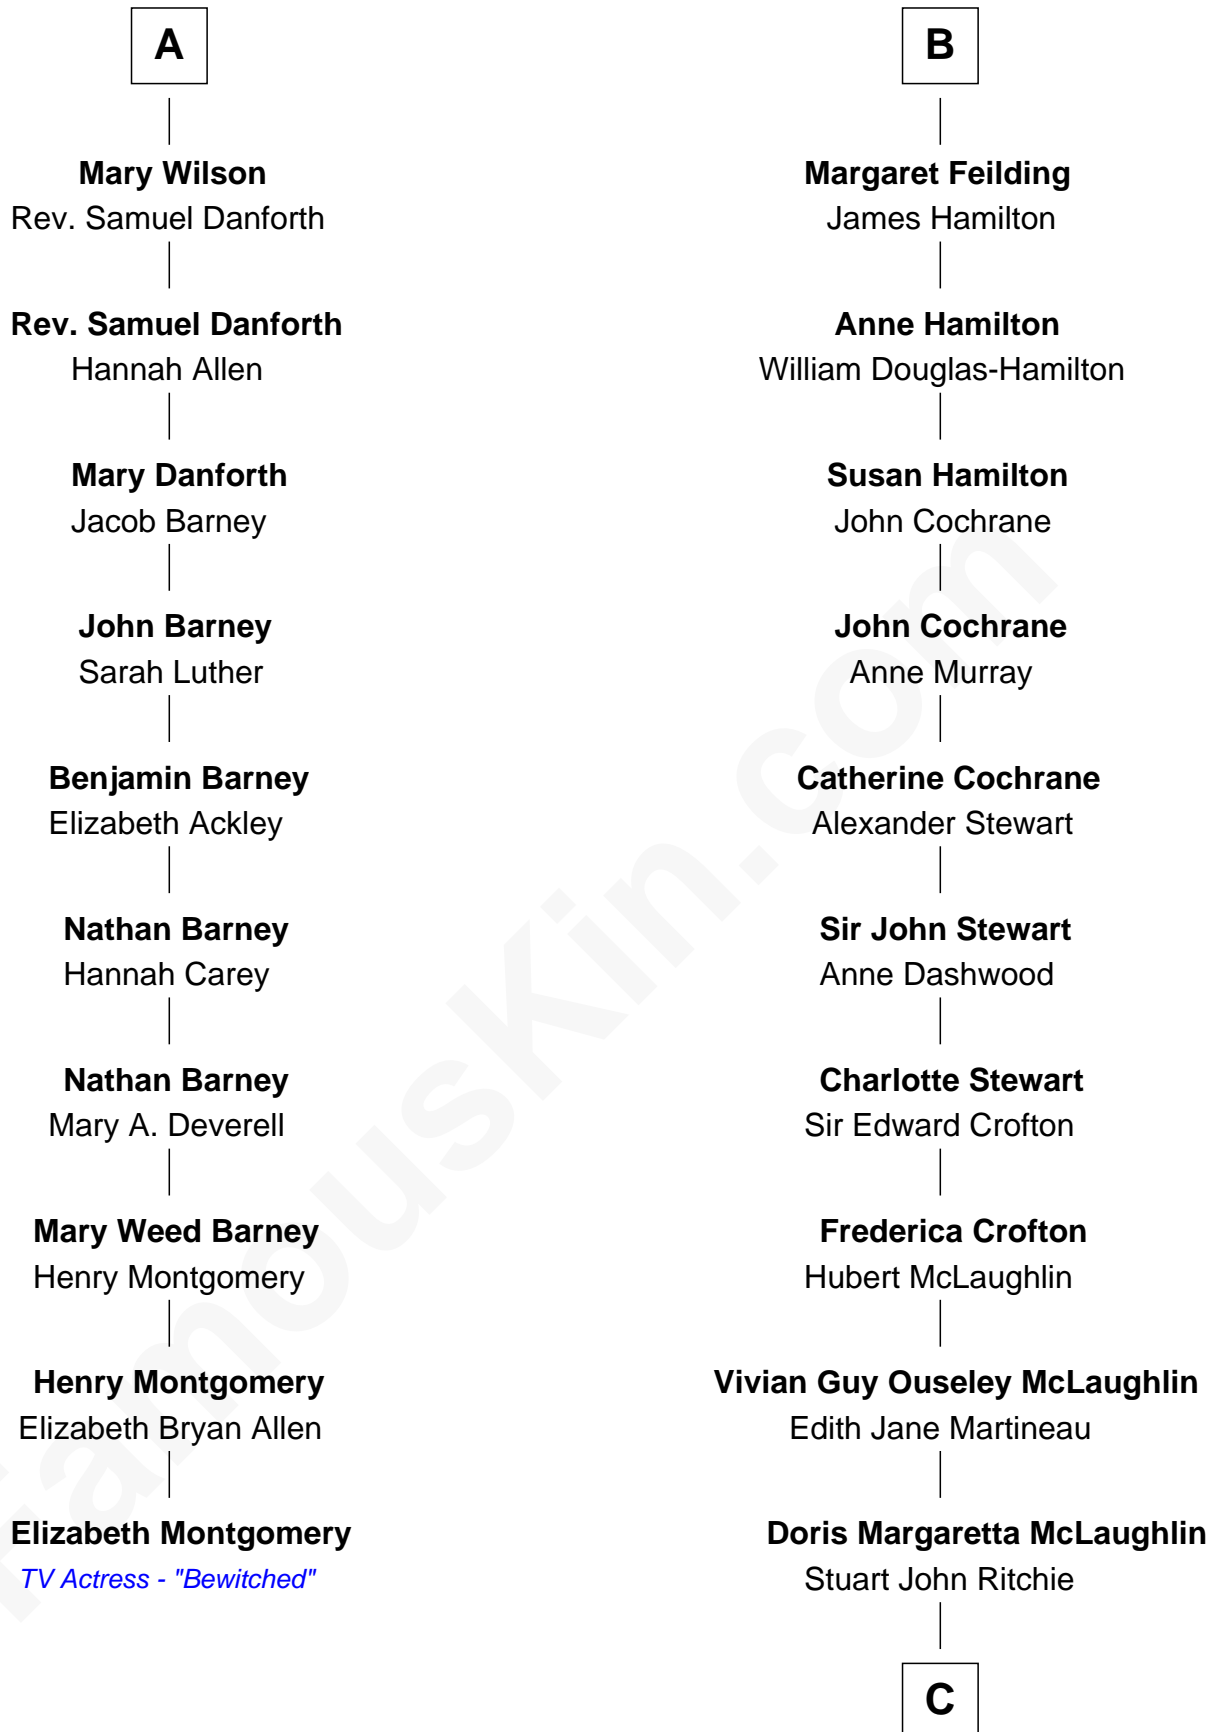

FamousKin.com
Relationship Chart of
Elizabeth Montgomery
TV Actress - "Bewitched"

16th cousin 2 times removed of

Guy Ritchie
British Filmmaker

C

John Vivian Ritchie
Amber Mary Parkinson

Guy Ritchie
British Filmmaker

FamousKin.com