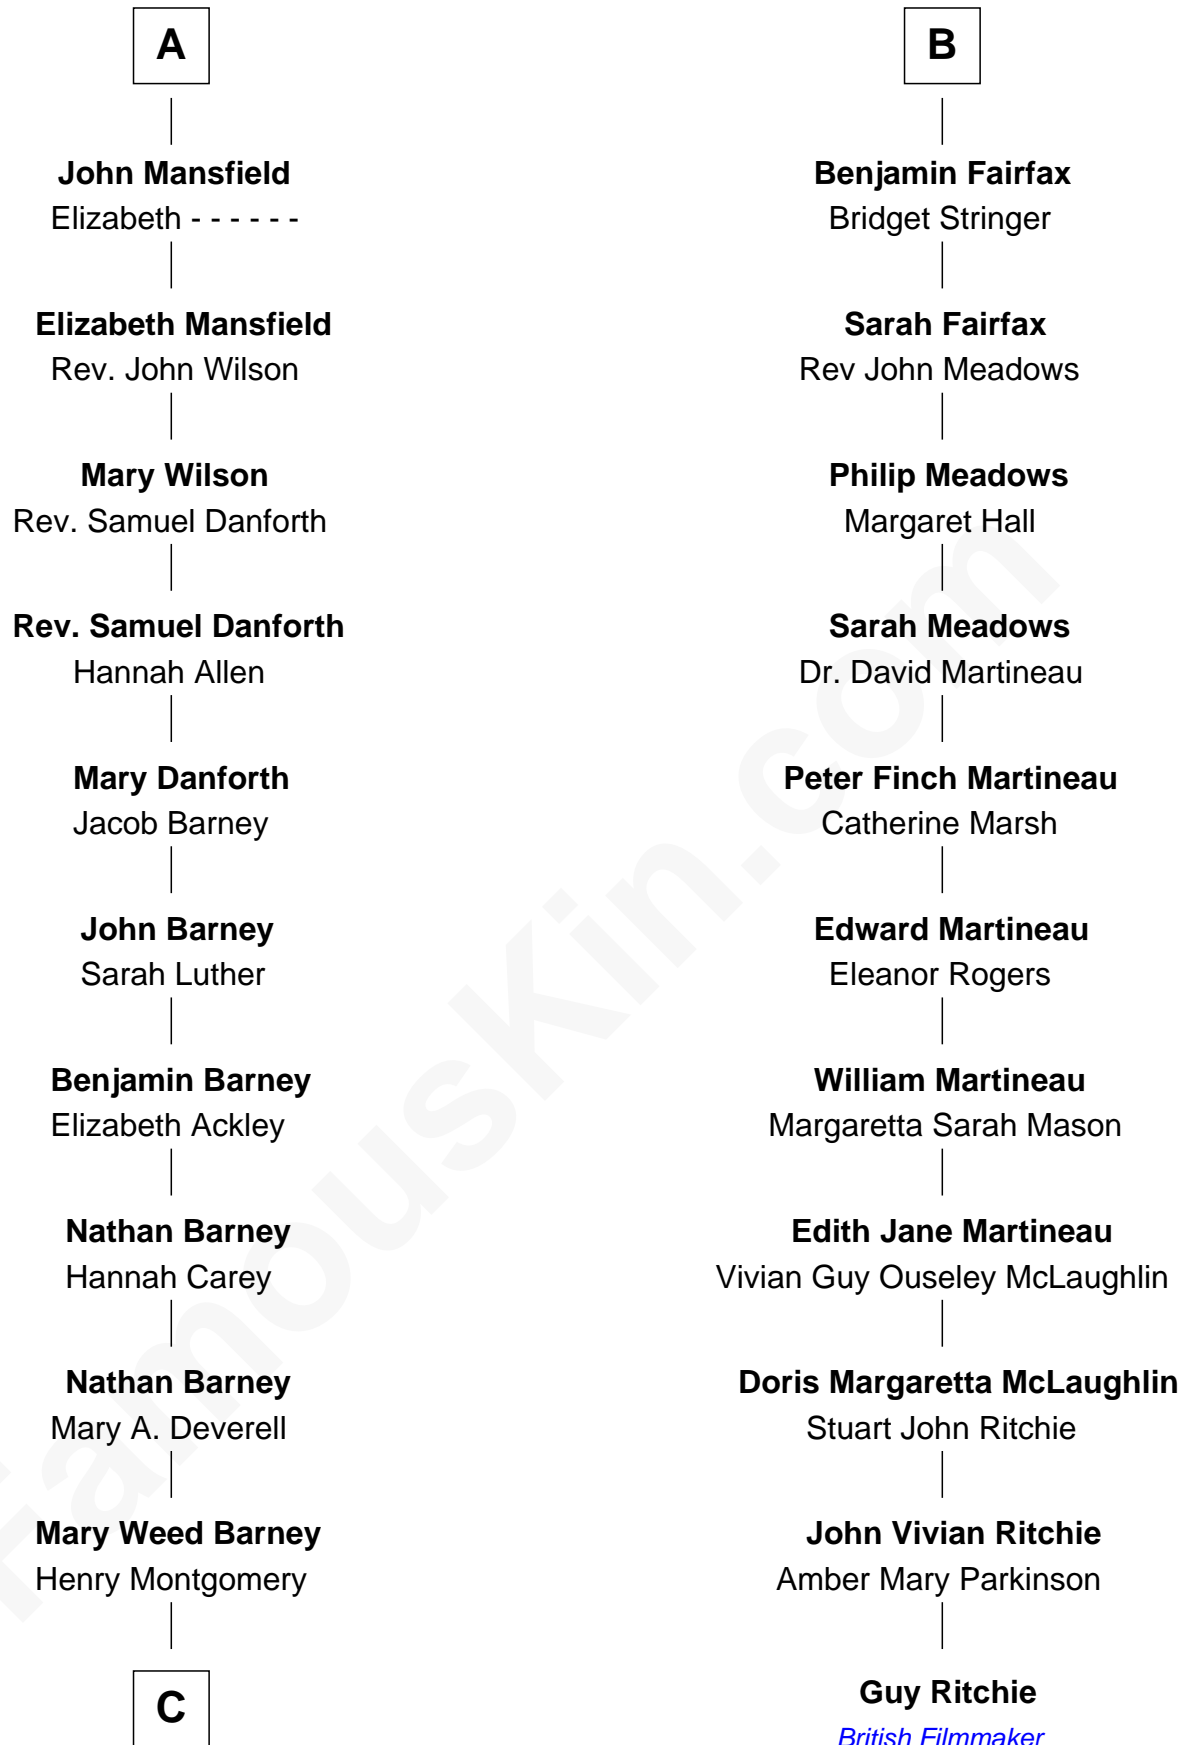

## Relationship Chart of

### Elizabeth Montgomery

TV Actress - "Bewitched"

17th cousin 1 time removed of

**Guy Ritchie**  
British Filmmaker

C

Henry Montgomery  
Elizabeth Bryan Allen

Elizabeth Montgomery  
*TV Actress - "Bewitched"*