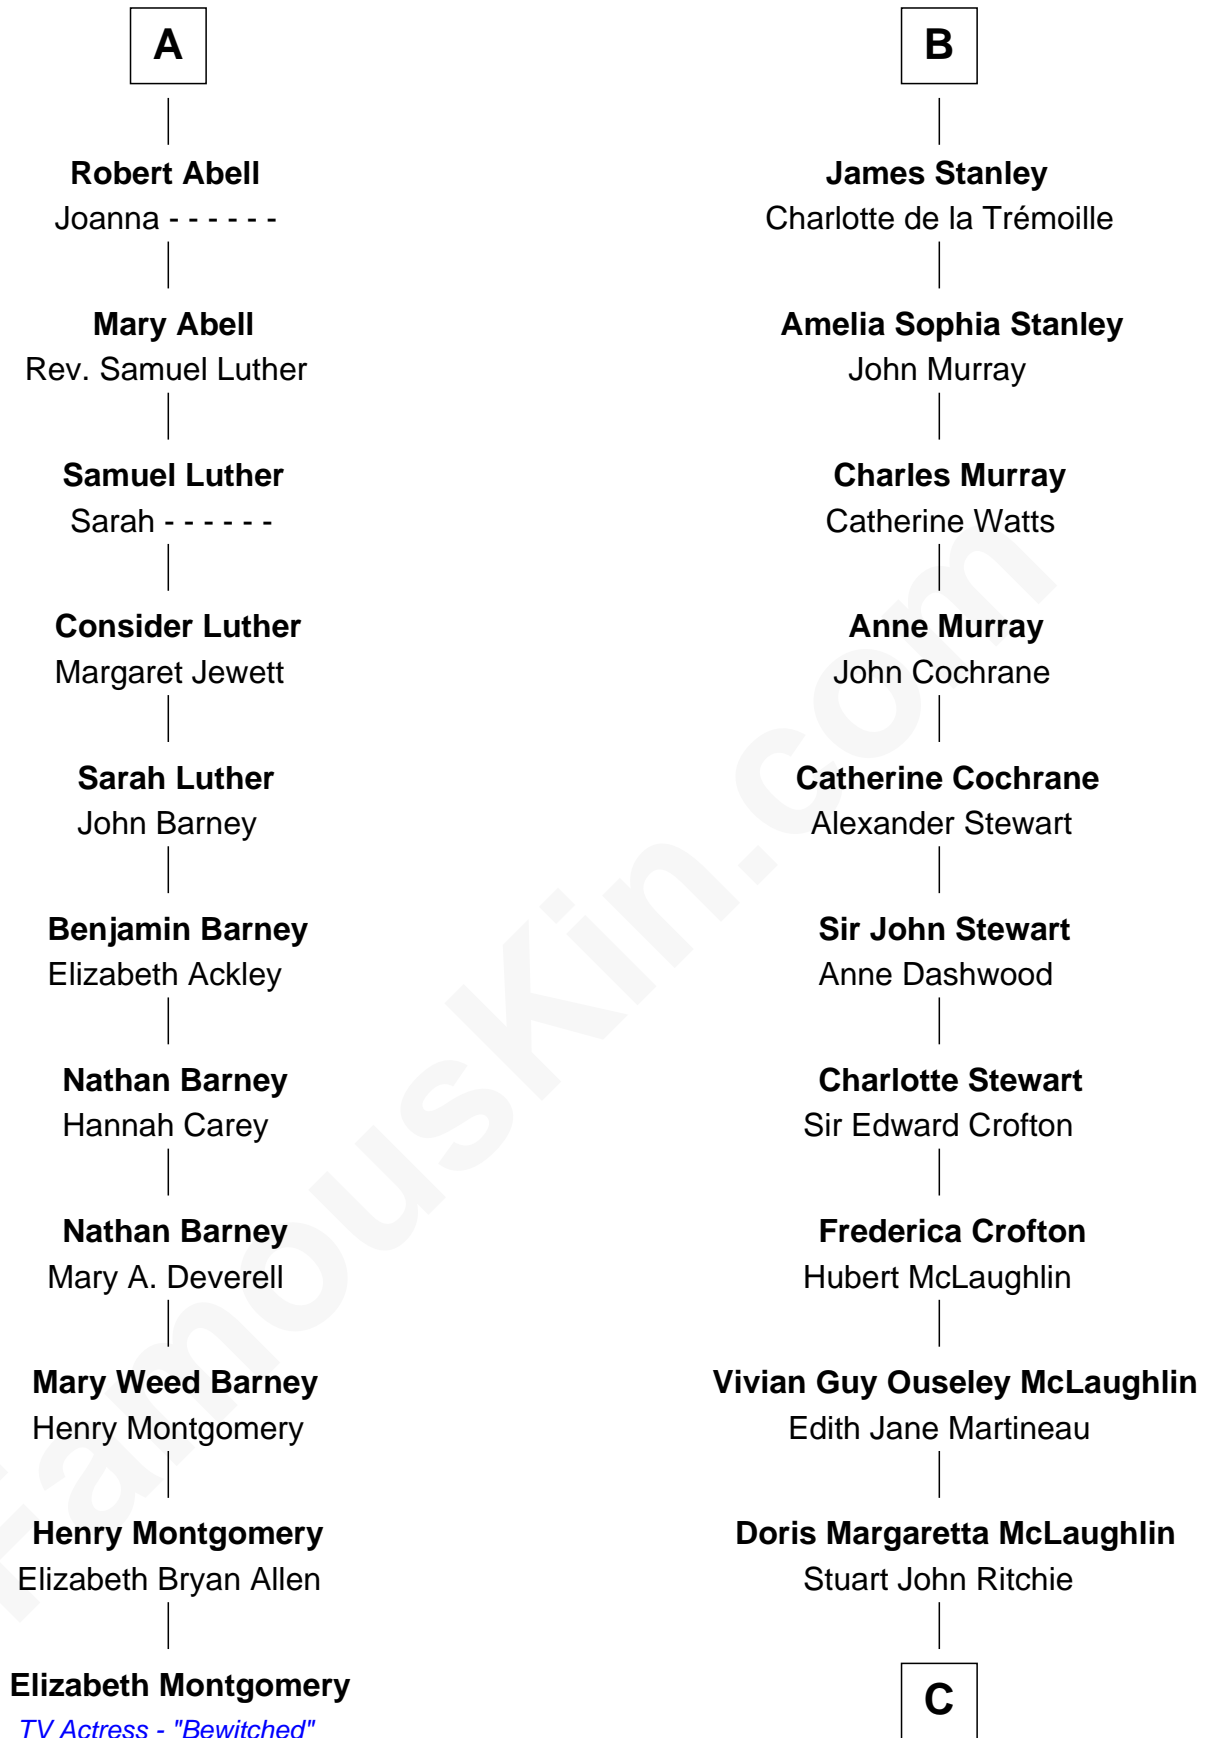

FamousKin.com
Relationship Chart of
Elizabeth Montgomery
TV Actress - "Bewitched"

17th cousin 1 time removed of

Guy Ritchie
British Filmmaker

C

John Vivian Ritchie
Amber Mary Parkinson

Guy Ritchie
British Filmmaker

FamousKin.com