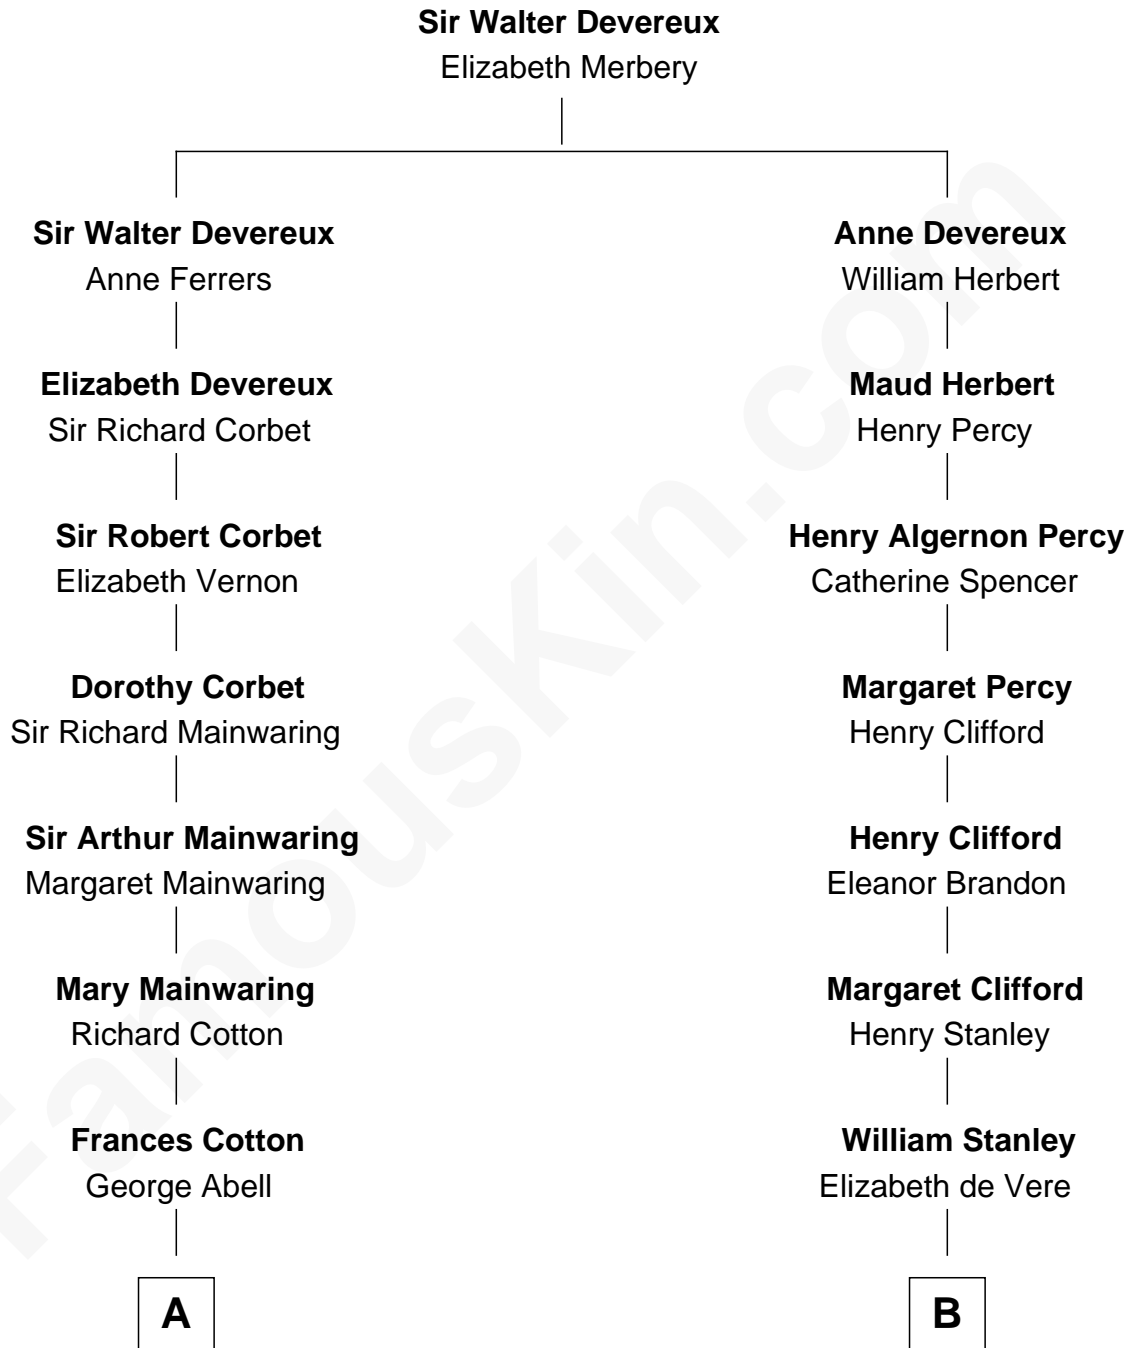

FamousKin.com
Relationship Chart of
Elizabeth Montgomery
TV Actress - "Bewitched"

17th cousin 1 time removed of

Guy Ritchie
British Filmmaker

C

John Vivian Ritchie
Amber Mary Parkinson

Guy Ritchie
British Filmmaker

FamousKin.com