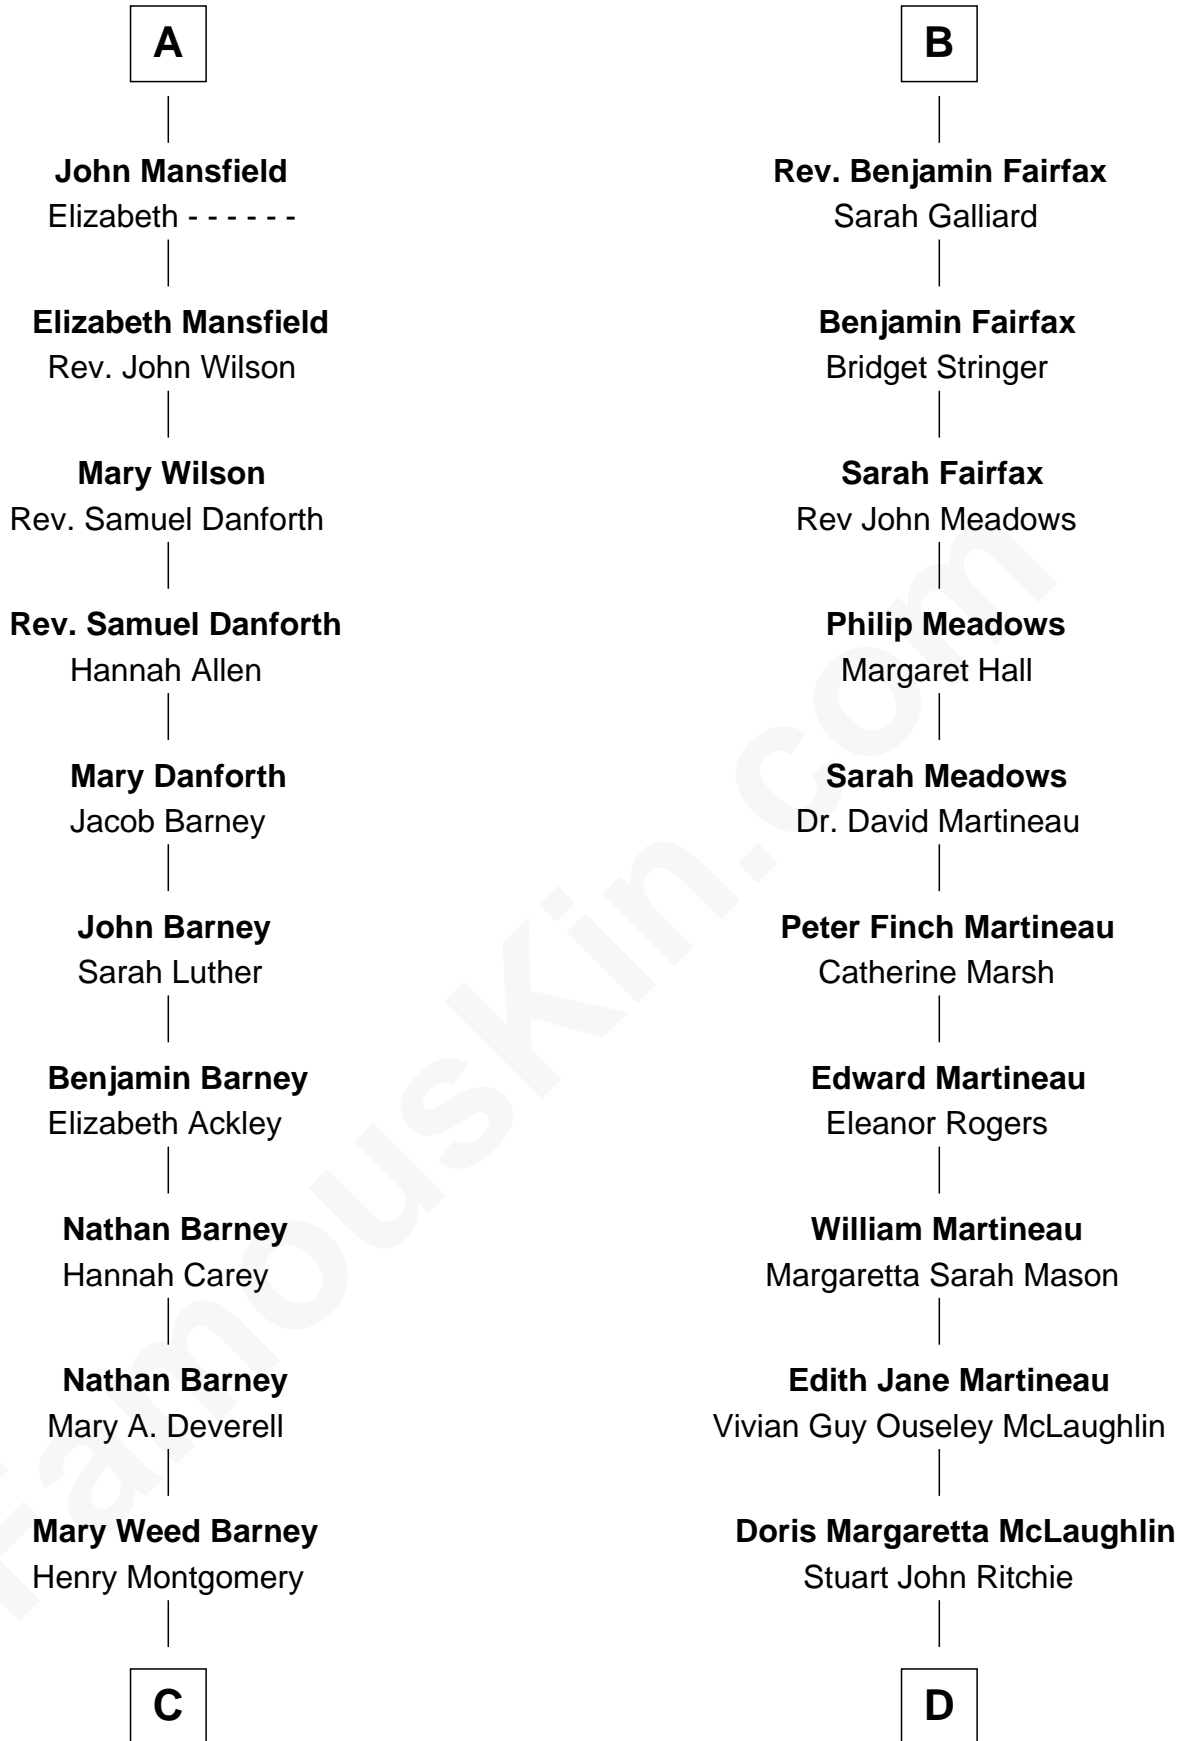

FamousKin.com Relationship Chart of

Elizabeth Montgomery

TV Actress - "Bewitched"

18th cousin of

Guy Ritchie

British Filmmaker

Sir Robert de Ferrers

Joan Beaufort

C

Henry Montgomery
Elizabeth Bryan Allen

Elizabeth Montgomery
TV Actress - "Bewitched"

D

John Vivian Ritchie
Amber Mary Parkinson

Guy Ritchie
British Filmmaker

FamousKin.com