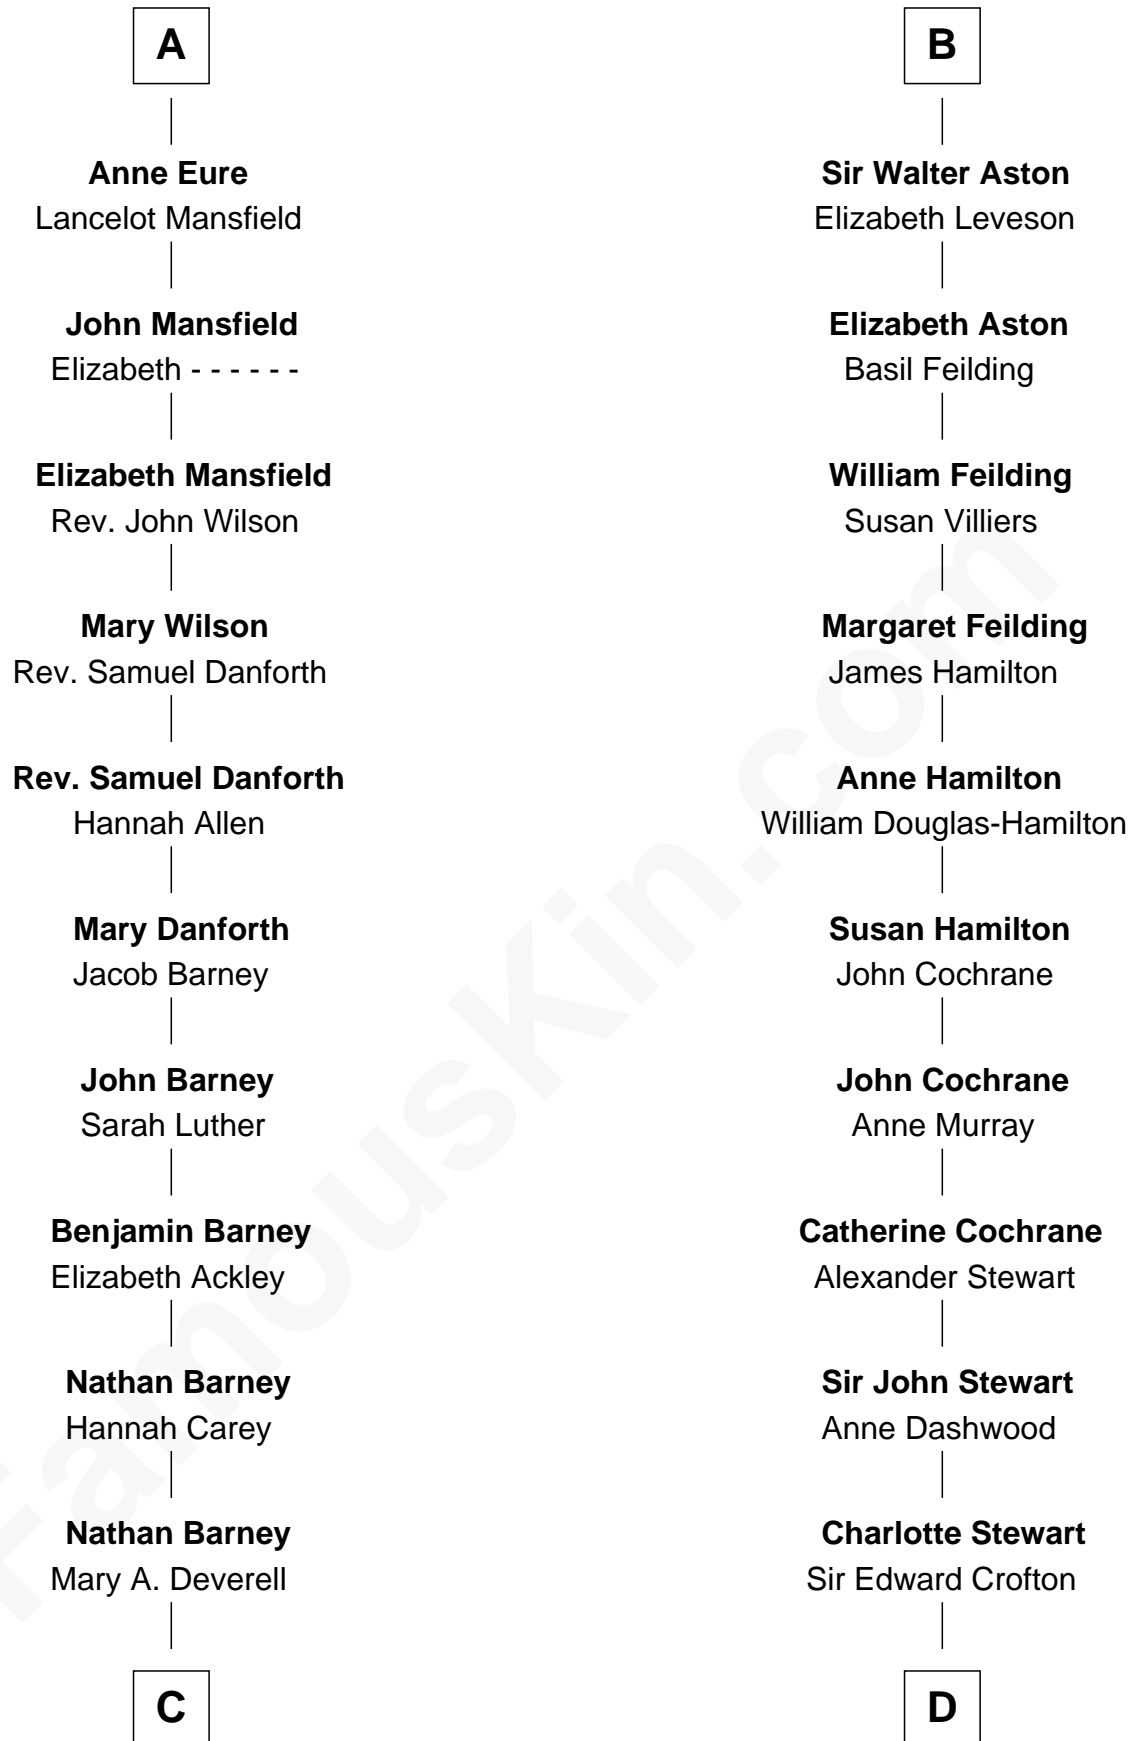

**FamousKin.com**  
**Relationship Chart of**  
**Elizabeth Montgomery**  
*TV Actress - "Bewitched"*

19th cousin 2 times removed of

**Guy Ritchie**  
*British Filmmaker*

**John de Welles**  
Maud de Roos

**C**

**Mary Weed Barney**

Henry Montgomery

**Henry Montgomery**

Elizabeth Bryan Allen

**Elizabeth Montgomery**

*TV Actress - "Bewitched"*

**D**