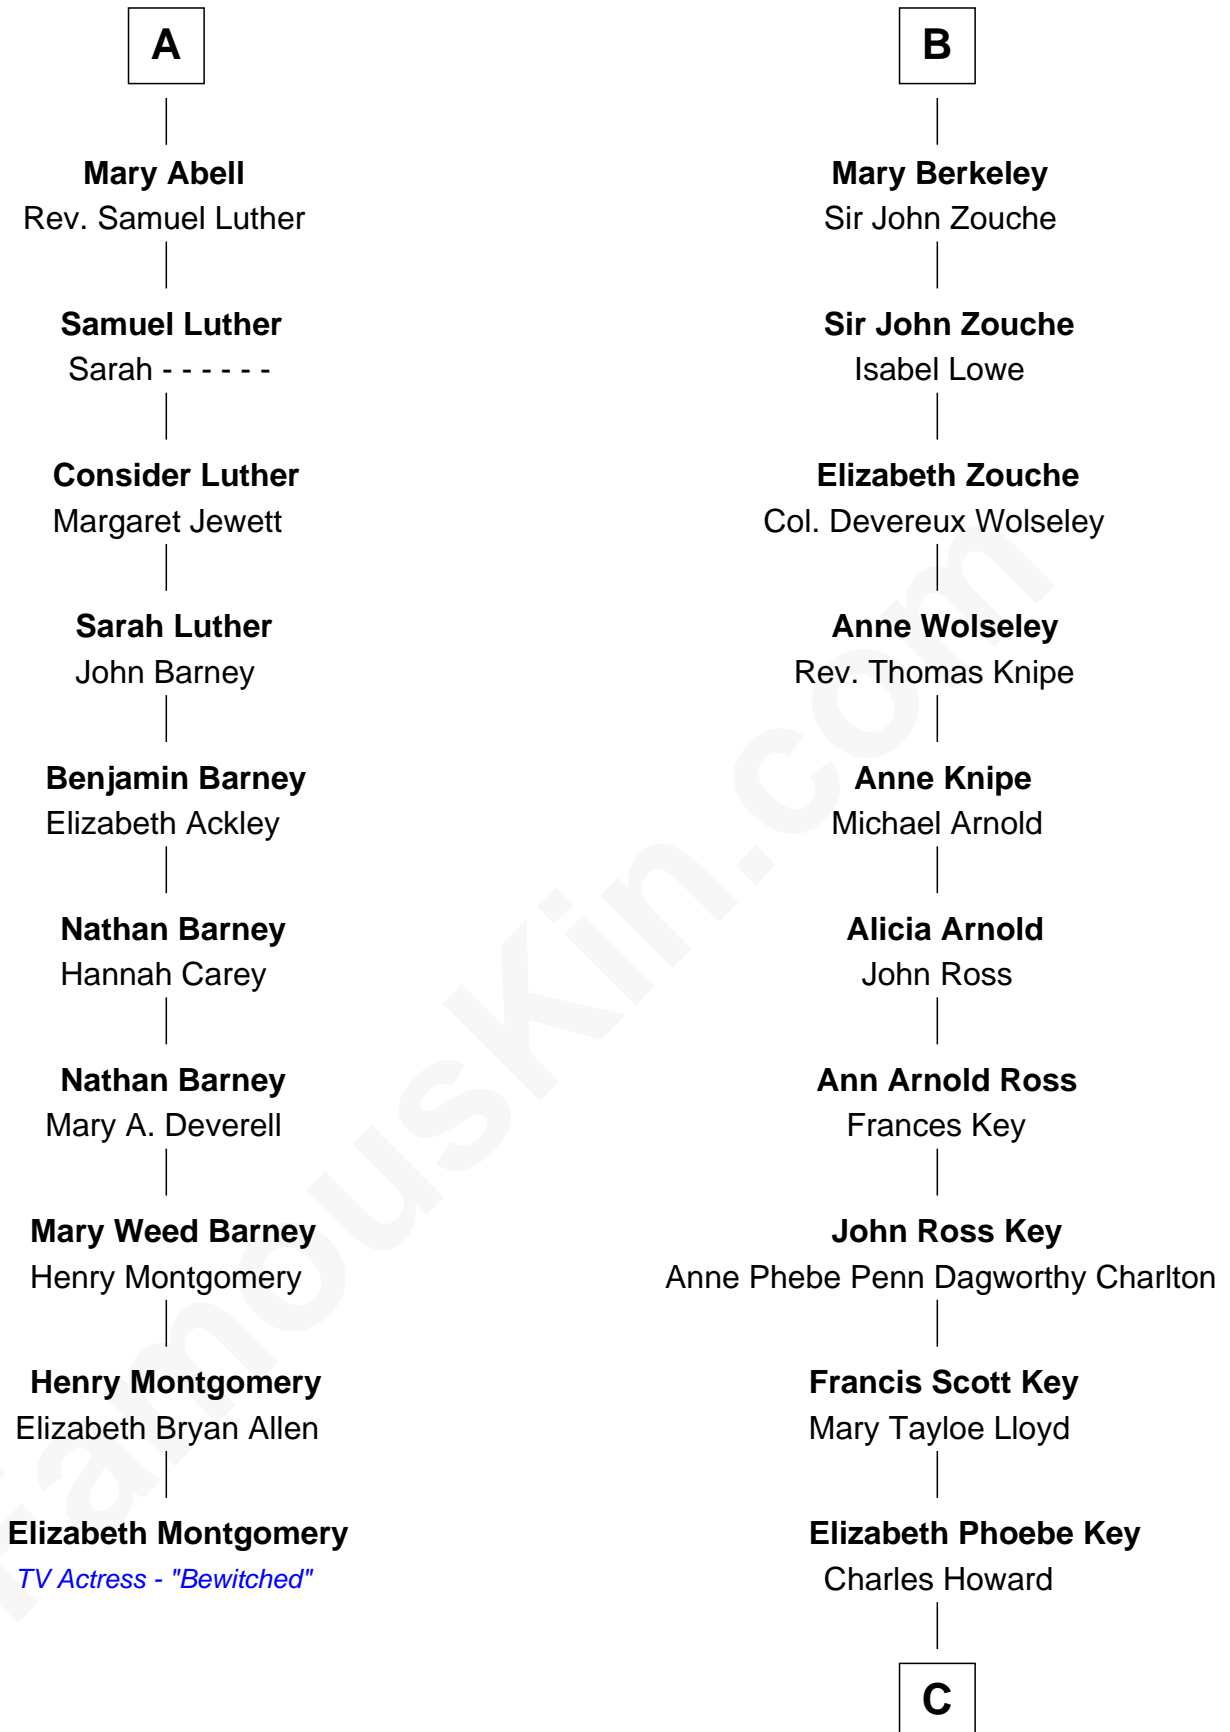

FamousKin.com
Relationship Chart of
Elizabeth Montgomery
 TV Actress - "Bewitched"

16th cousin 2 times removed of

Thomas Hunt Morgan
 Nobel Prize Winner in Physiology or Medicine

C

Ellen Key Howard
Charlton Hunt Morgan

Thomas Hunt Morgan
Nobel Prize Winner

FamousKin.com