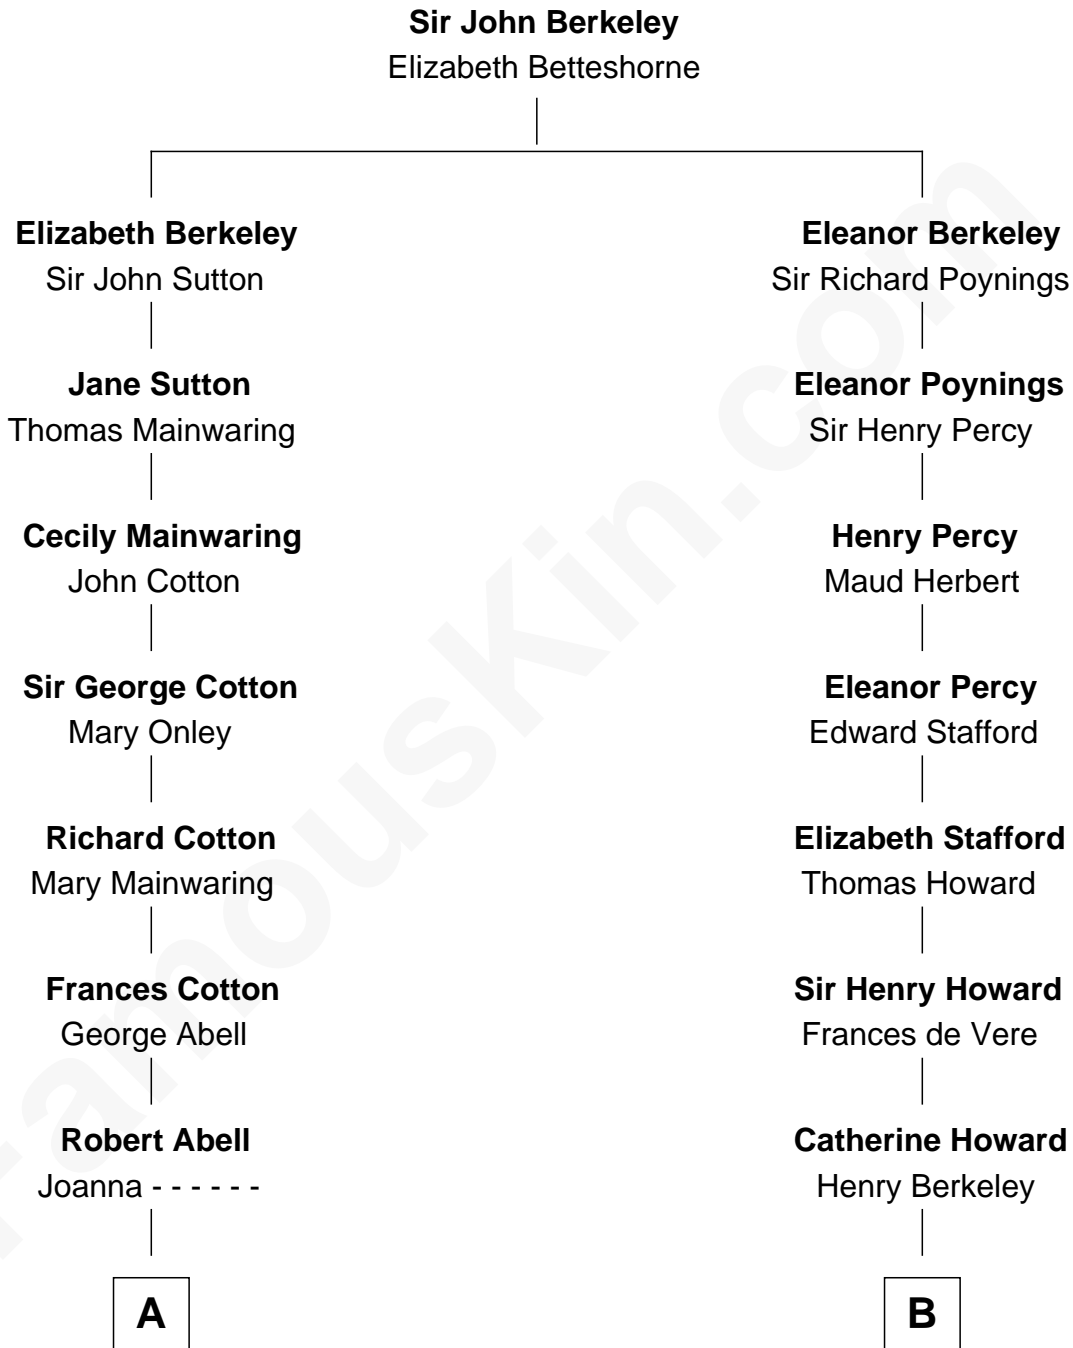

FamousKin.com
Relationship Chart of
Elizabeth Montgomery
 TV Actress - "Bewitched"

16th cousin 2 times removed of

Thomas Hunt Morgan
 Nobel Prize Winner in Physiology or Medicine

C

Ellen Key Howard
Charlton Hunt Morgan

Thomas Hunt Morgan
Nobel Prize Winner

FamousKin.com