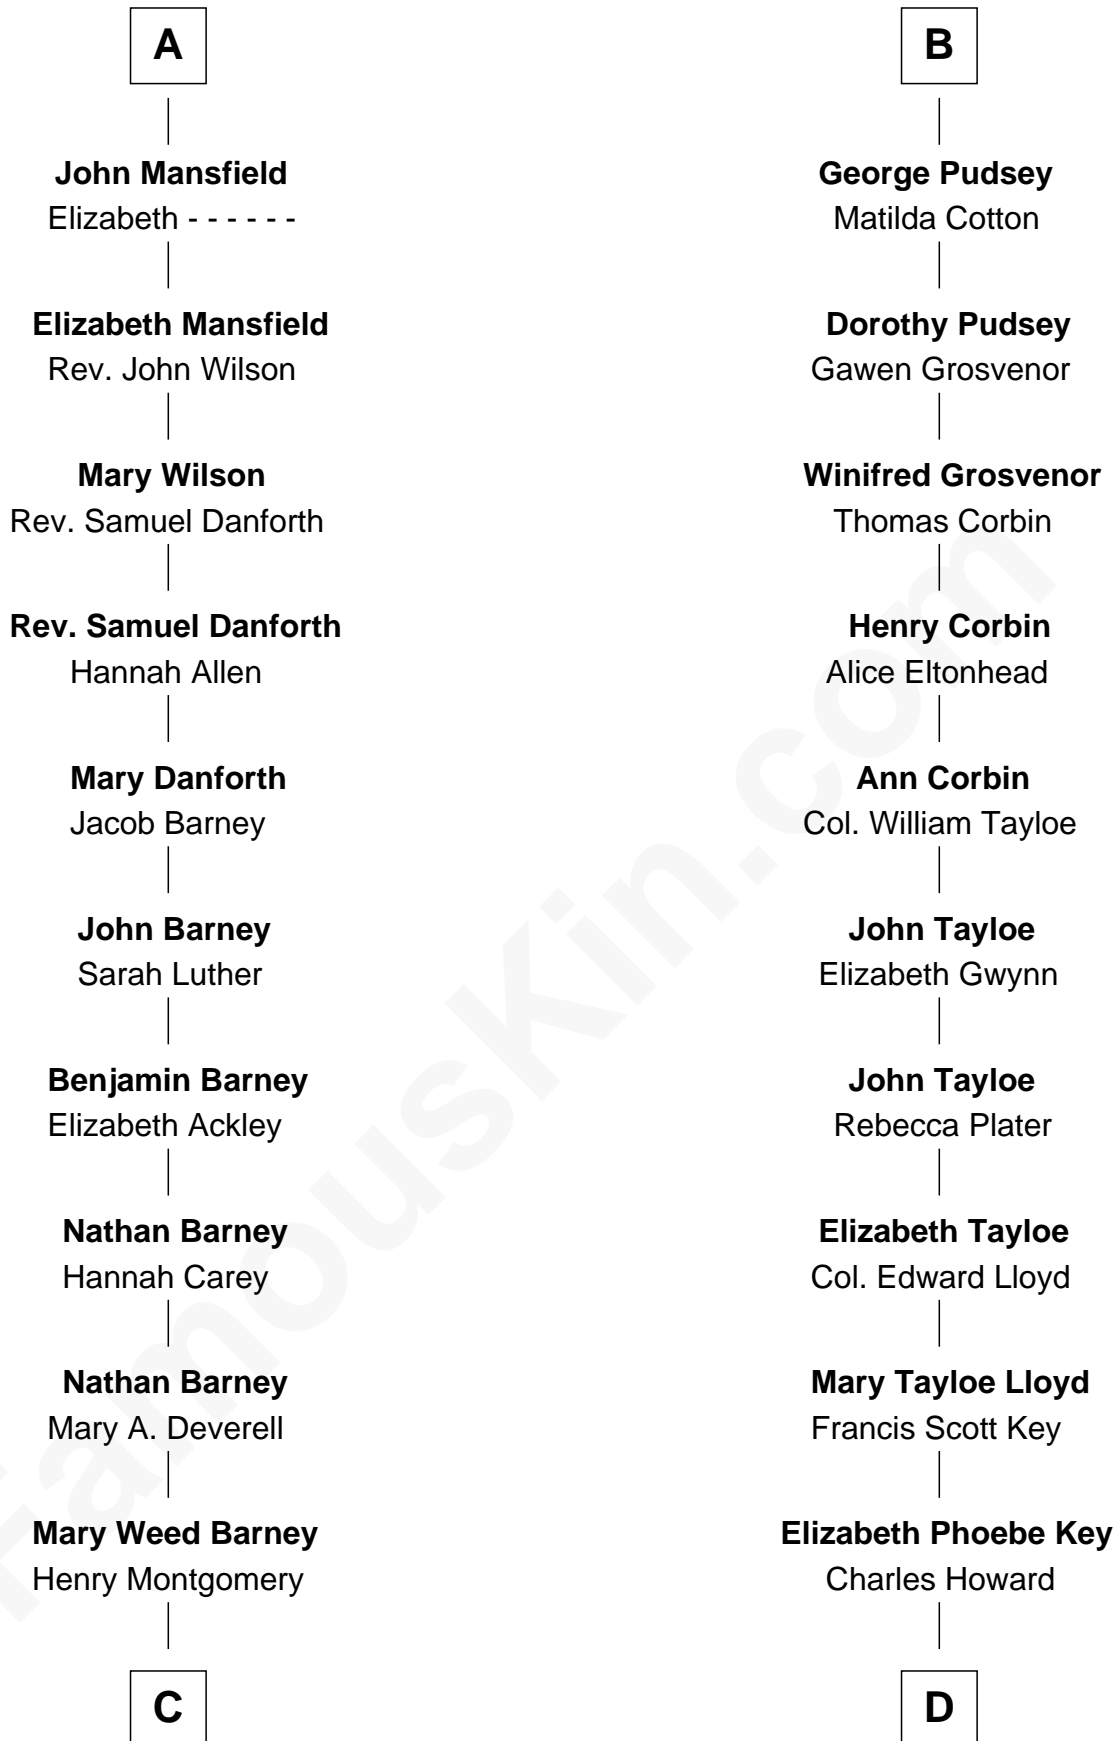

FamousKin.com Relationship Chart of

Elizabeth Montgomery

TV Actress - "Bewitched"

18th cousin of

Thomas Hunt Morgan

Nobel Prize Winner in Physiology or Medicine

C

Henry Montgomery
Elizabeth Bryan Allen

Elizabeth Montgomery
TV Actress - "Bewitched"

D

Ellen Key Howard
Charlton Hunt Morgan

Thomas Hunt Morgan
Nobel Prize Winner

FamousKin.com