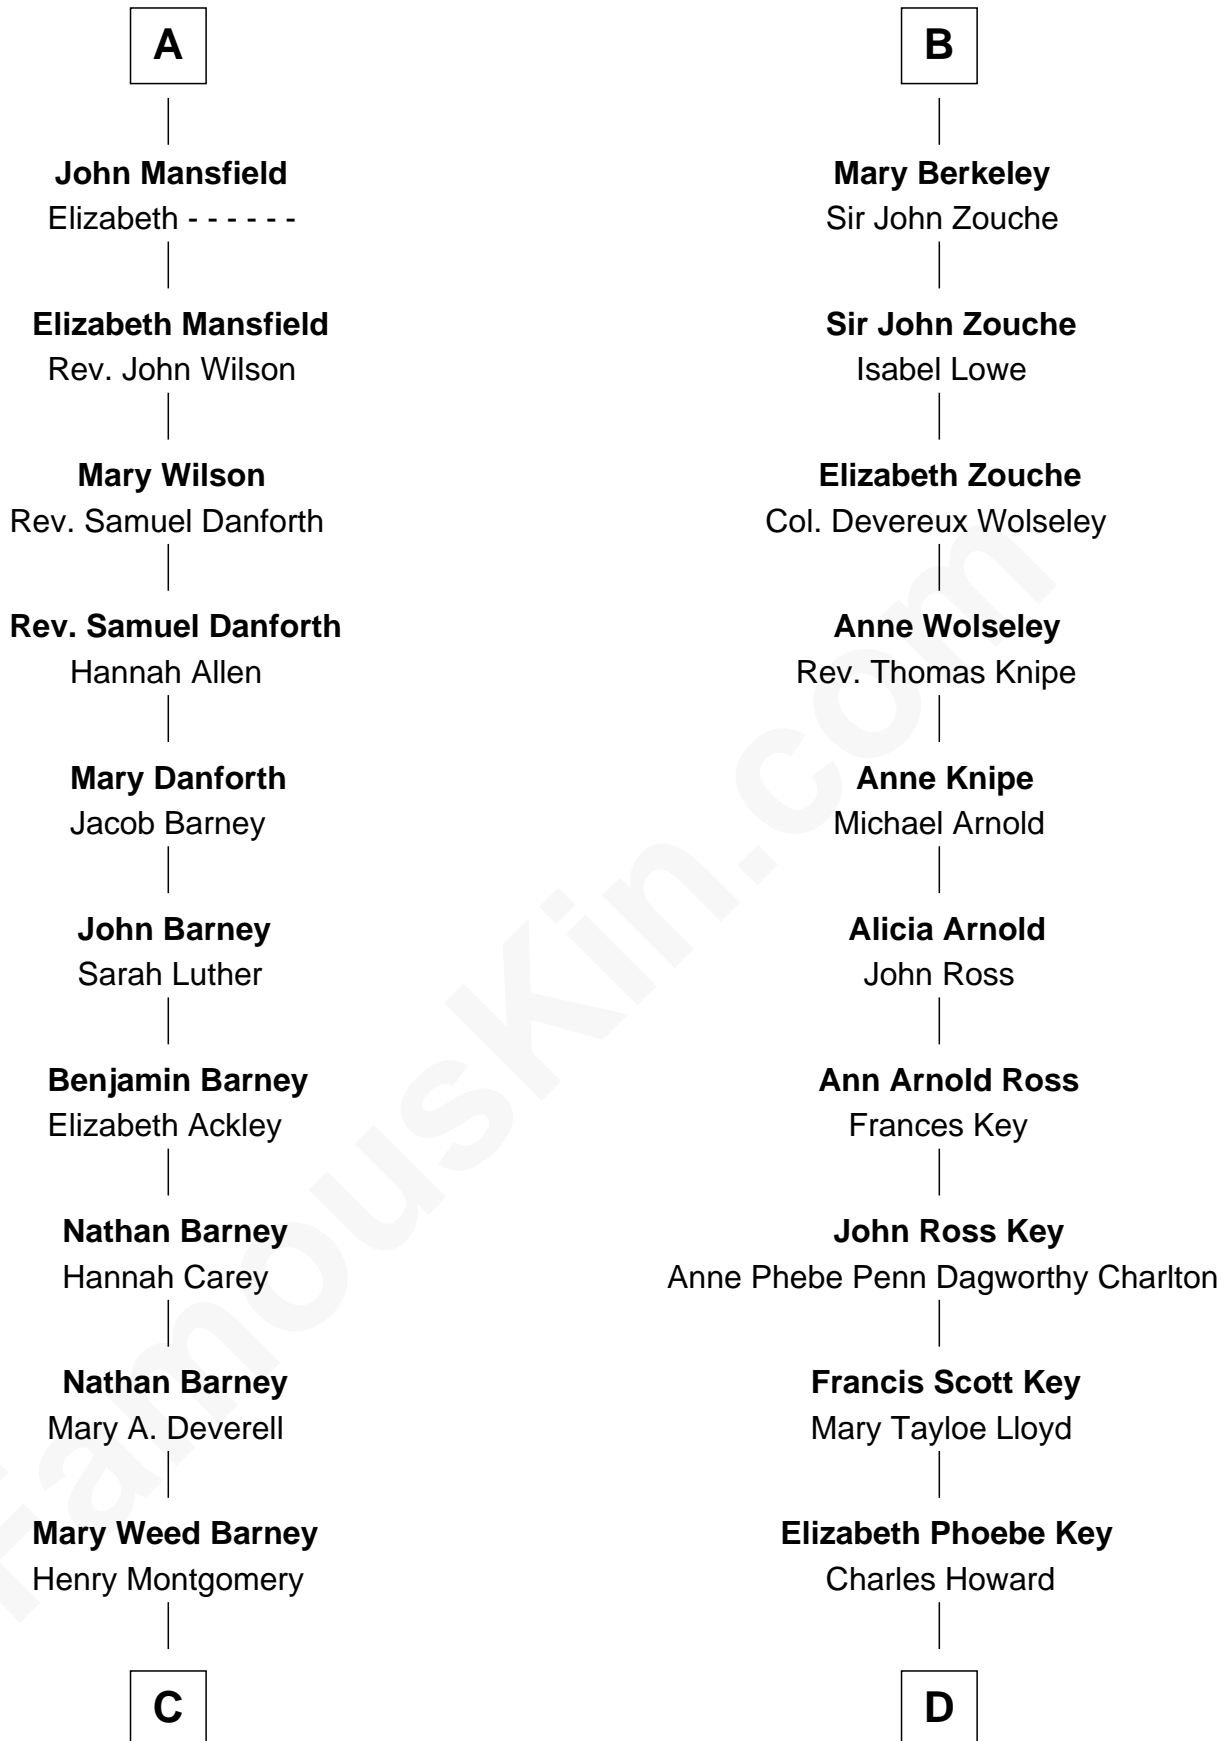

FamousKin.com Relationship Chart of

Elizabeth Montgomery

TV Actress - "Bewitched"

18th cousin of

Thomas Hunt Morgan

Nobel Prize Winner in Physiology or Medicine

C

Henry Montgomery
Elizabeth Bryan Allen

Elizabeth Montgomery
TV Actress - "Bewitched"

D

Ellen Key Howard
Charlton Hunt Morgan

Thomas Hunt Morgan
Nobel Prize Winner

FamousKin.com