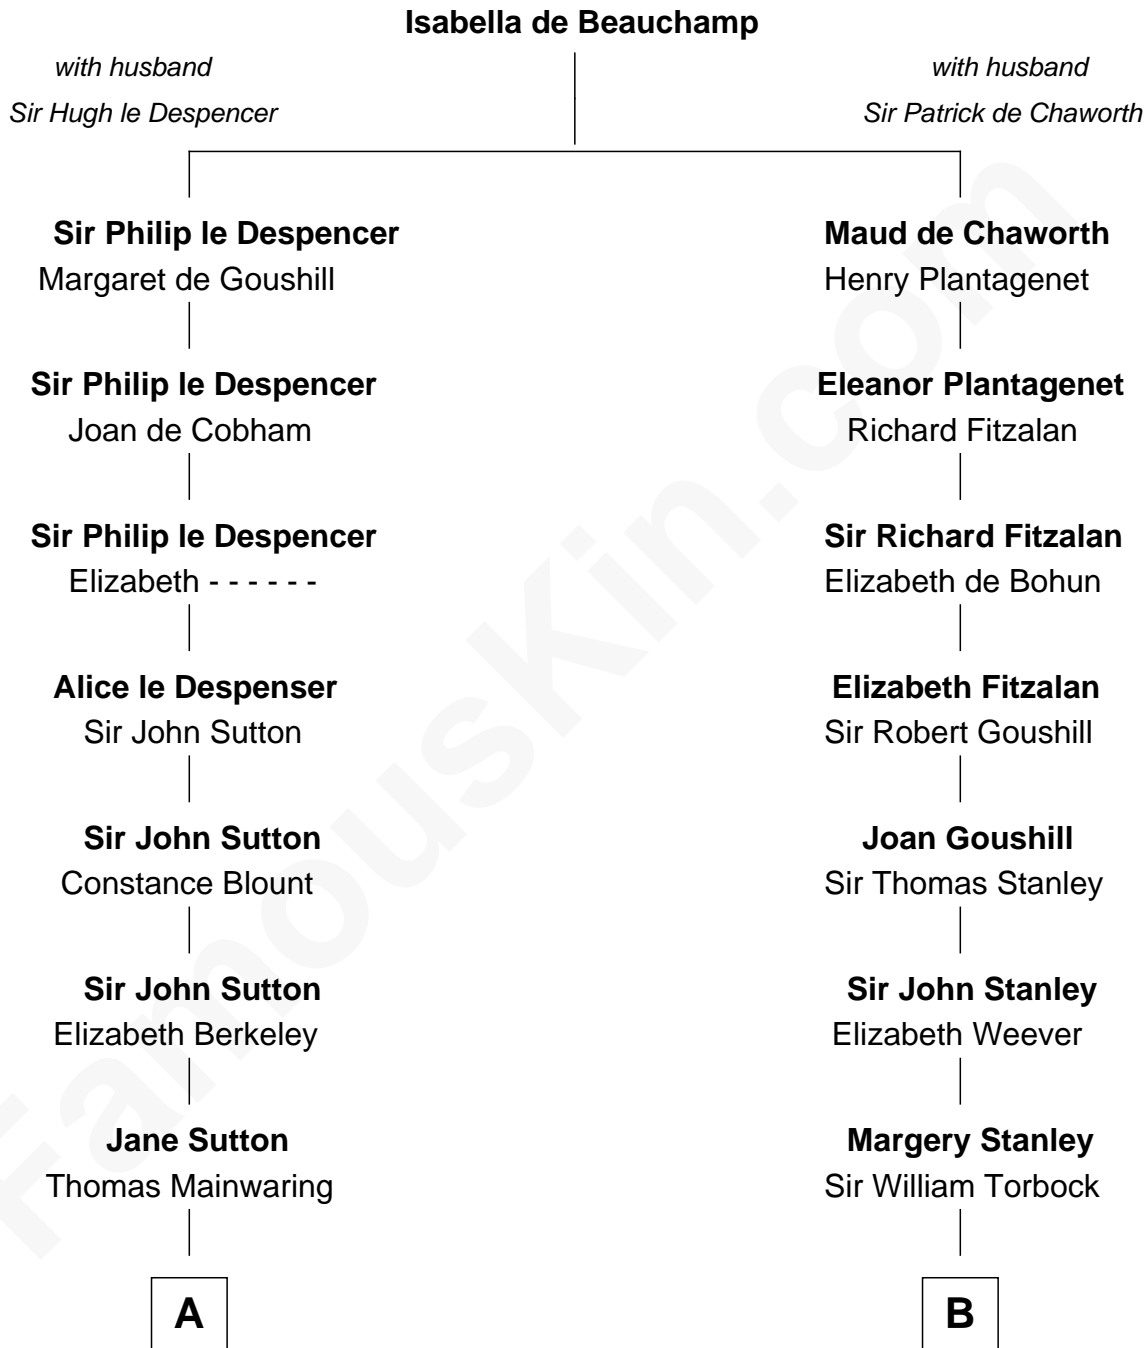

FamousKin.com
Relationship Chart of
Elizabeth Montgomery
TV Actress - "Bewitched"

19th cousin 2 times removed of

Thomas Hunt Morgan
Nobel Prize Winner in Physiology or Medicine

C

Nathan Barney
Hannah Carey

Nathan Barney
Mary A. Deverell

Mary Weed Barney
Henry Montgomery

Henry Montgomery
Elizabeth Bryan Allen

Elizabeth Montgomery
TV Actress - "Bewitched"

D

Elizabeth Phoebe Key
Charles Howard

Ellen Key Howard
Charlton Hunt Morgan