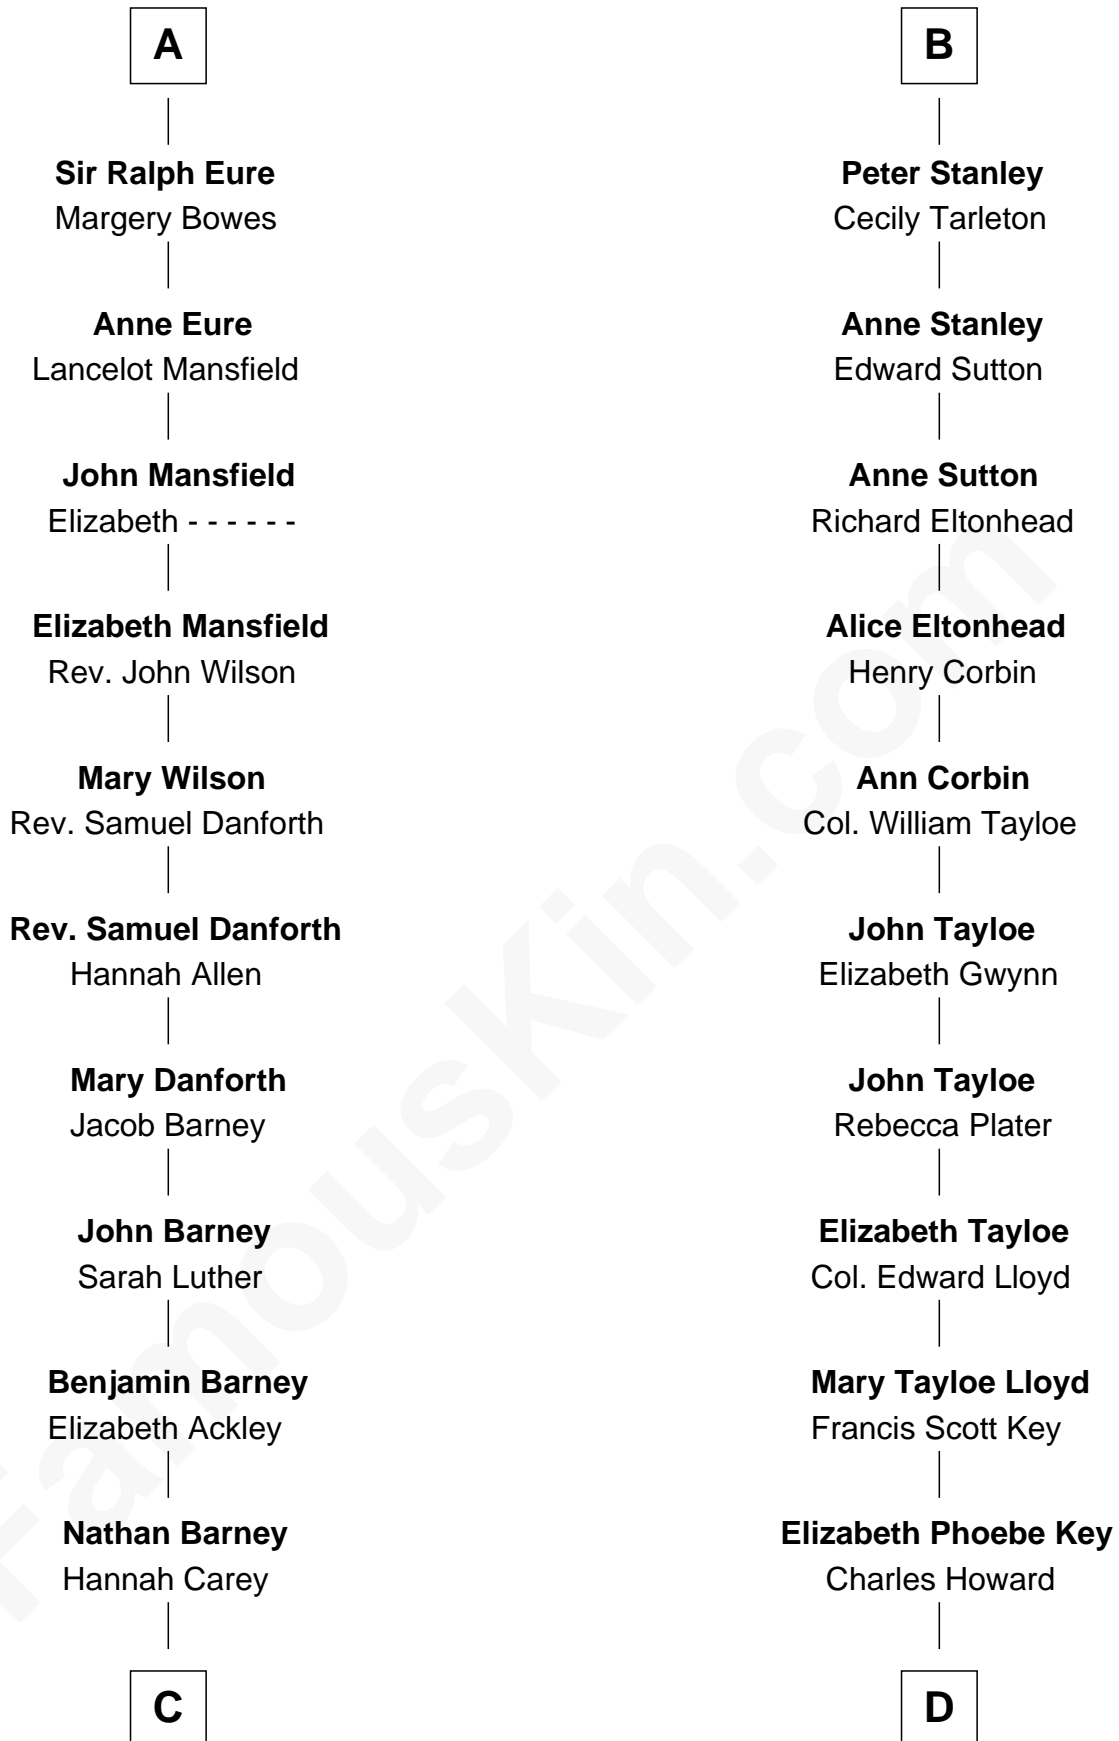

FamousKin.com
Relationship Chart of
Elizabeth Montgomery
TV Actress - "Bewitched"

18th cousin 2 times removed of

Thomas Hunt Morgan
Nobel Prize Winner in Physiology or Medicine

C

Nathan Barney
Mary A. Deverell

Mary Weed Barney
Henry Montgomery

Henry Montgomery
Elizabeth Bryan Allen

Elizabeth Montgomery
TV Actress - "Bewitched"

D

Ellen Key Howard
Charlton Hunt Morgan

Thomas Hunt Morgan
Nobel Prize Winner

FamousKin.com