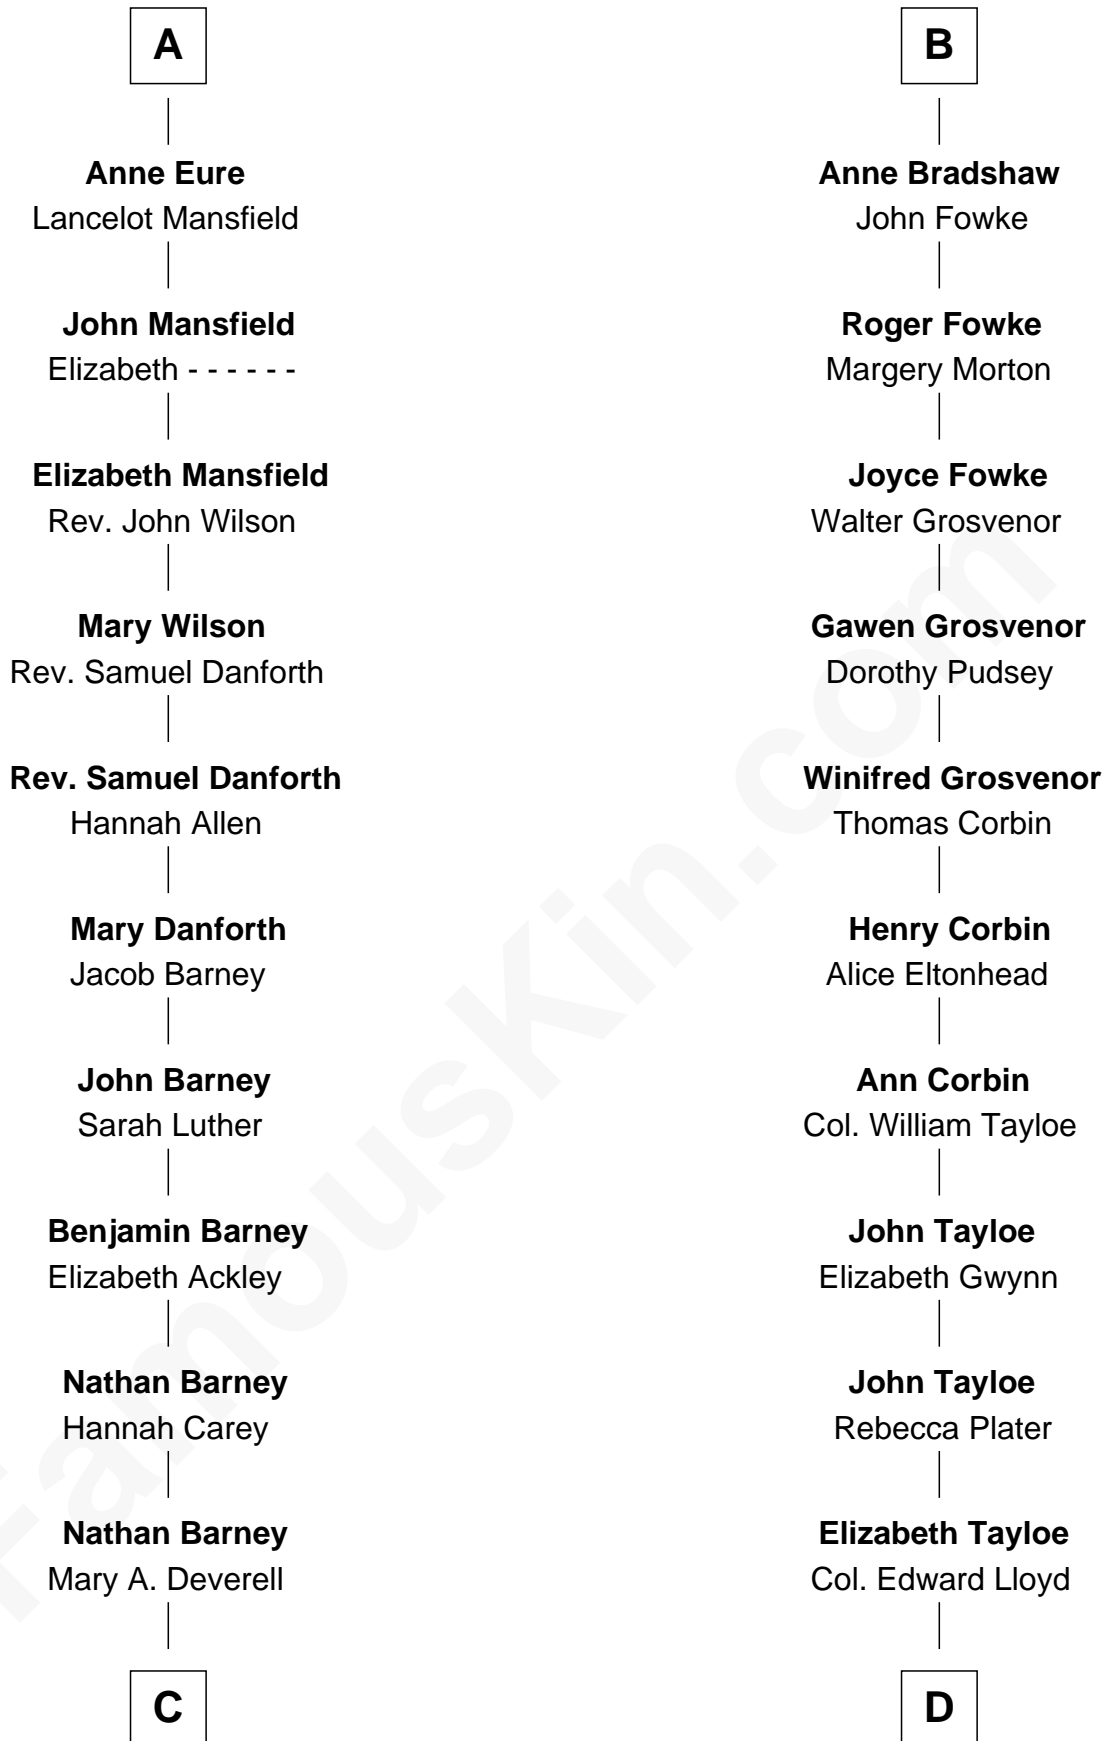

FamousKin.com Relationship Chart of

Elizabeth Montgomery

TV Actress - "Bewitched"

19th cousin 1 time removed of

Thomas Hunt Morgan

Nobel Prize Winner in Physiology or Medicine

C

Mary Weed Barney

Henry Montgomery

Henry Montgomery

Elizabeth Bryan Allen

Elizabeth Montgomey

TV Actress - "Bewitched"

D

Mary Tayloe Lloyd

Francis Scott Key