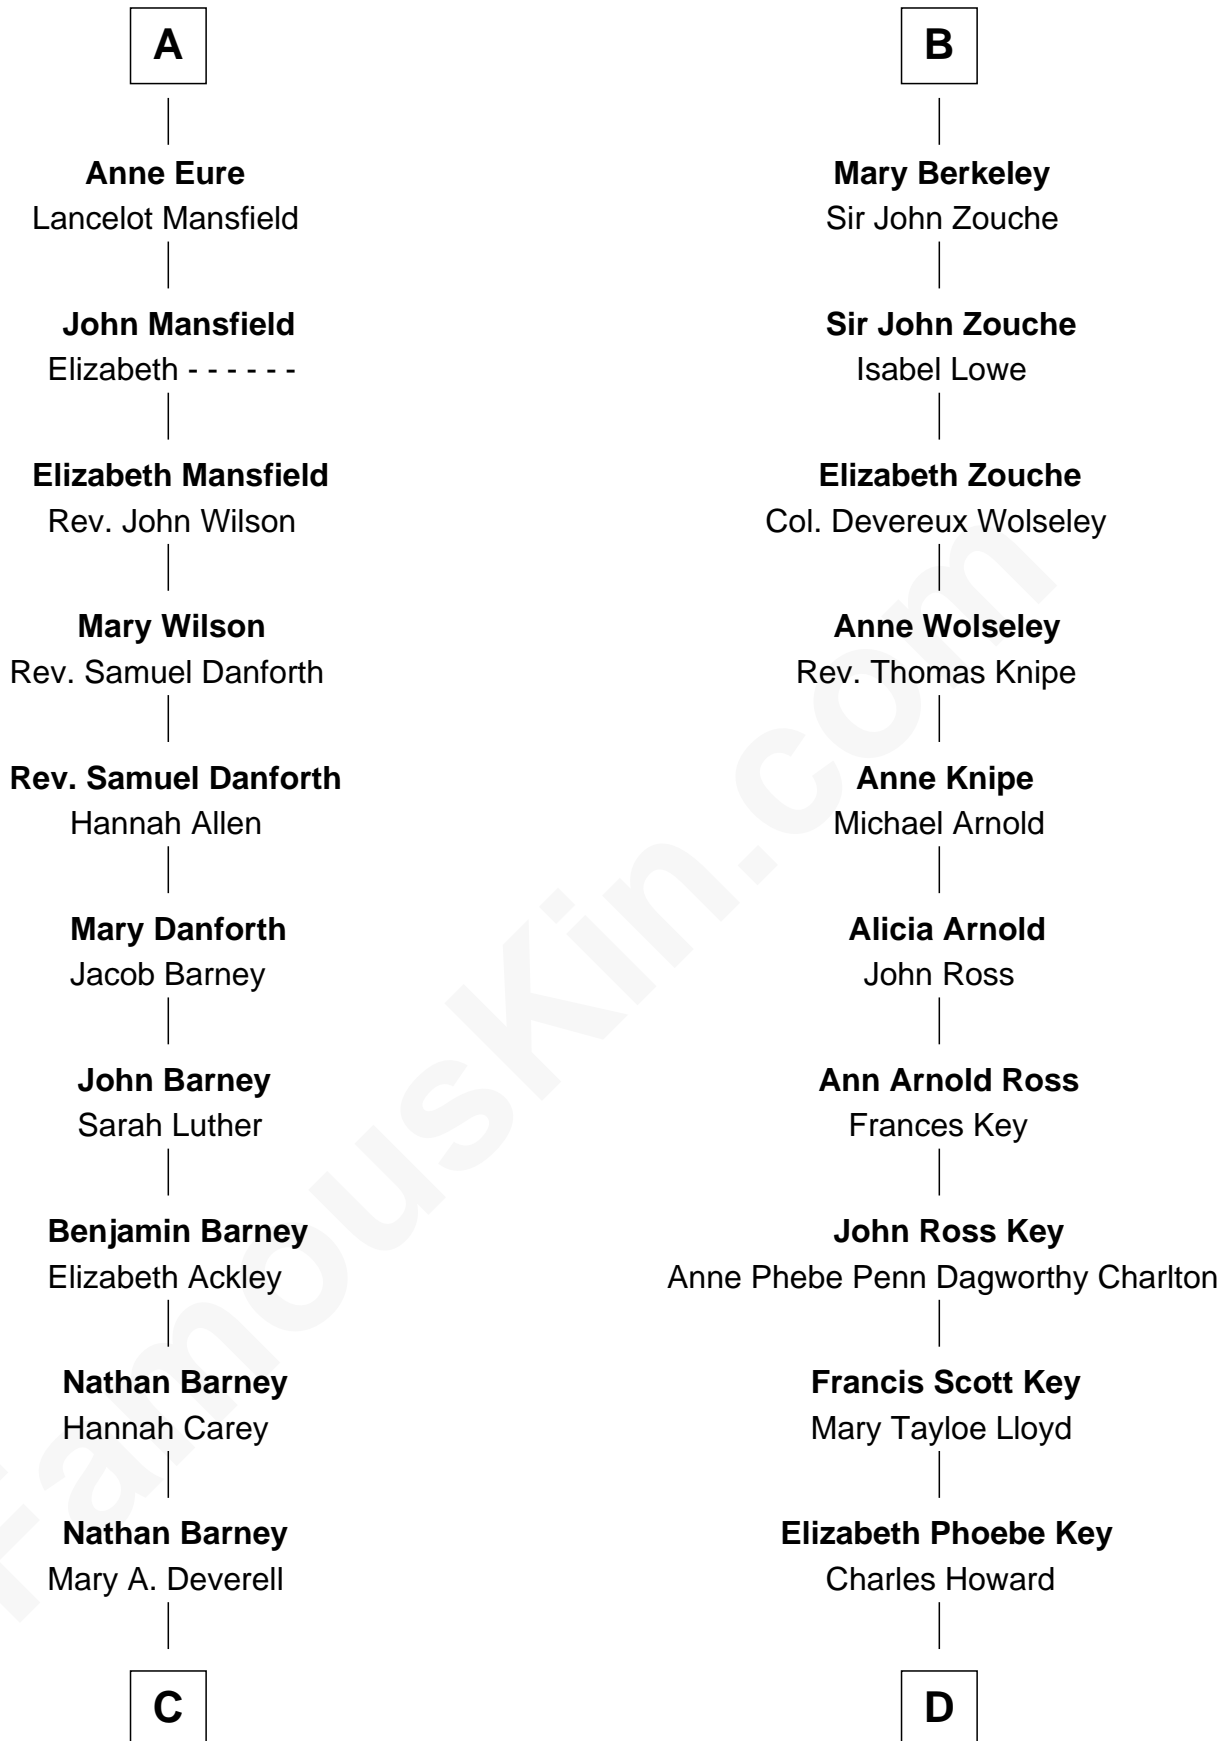

FamousKin.com Relationship Chart of

Elizabeth Montgomery

TV Actress - "Bewitched"

18th cousin 1 time removed of

Thomas Hunt Morgan

Nobel Prize Winner in Physiology or Medicine

C

Mary Weed Barney
Henry Montgomery

Henry Montgomery
Elizabeth Bryan Allen

Elizabeth Montgomery
TV Actress - "Bewitched"

D

Ellen Key Howard
Charlton Hunt Morgan

Thomas Hunt Morgan
Nobel Prize Winner

FamousKin.com