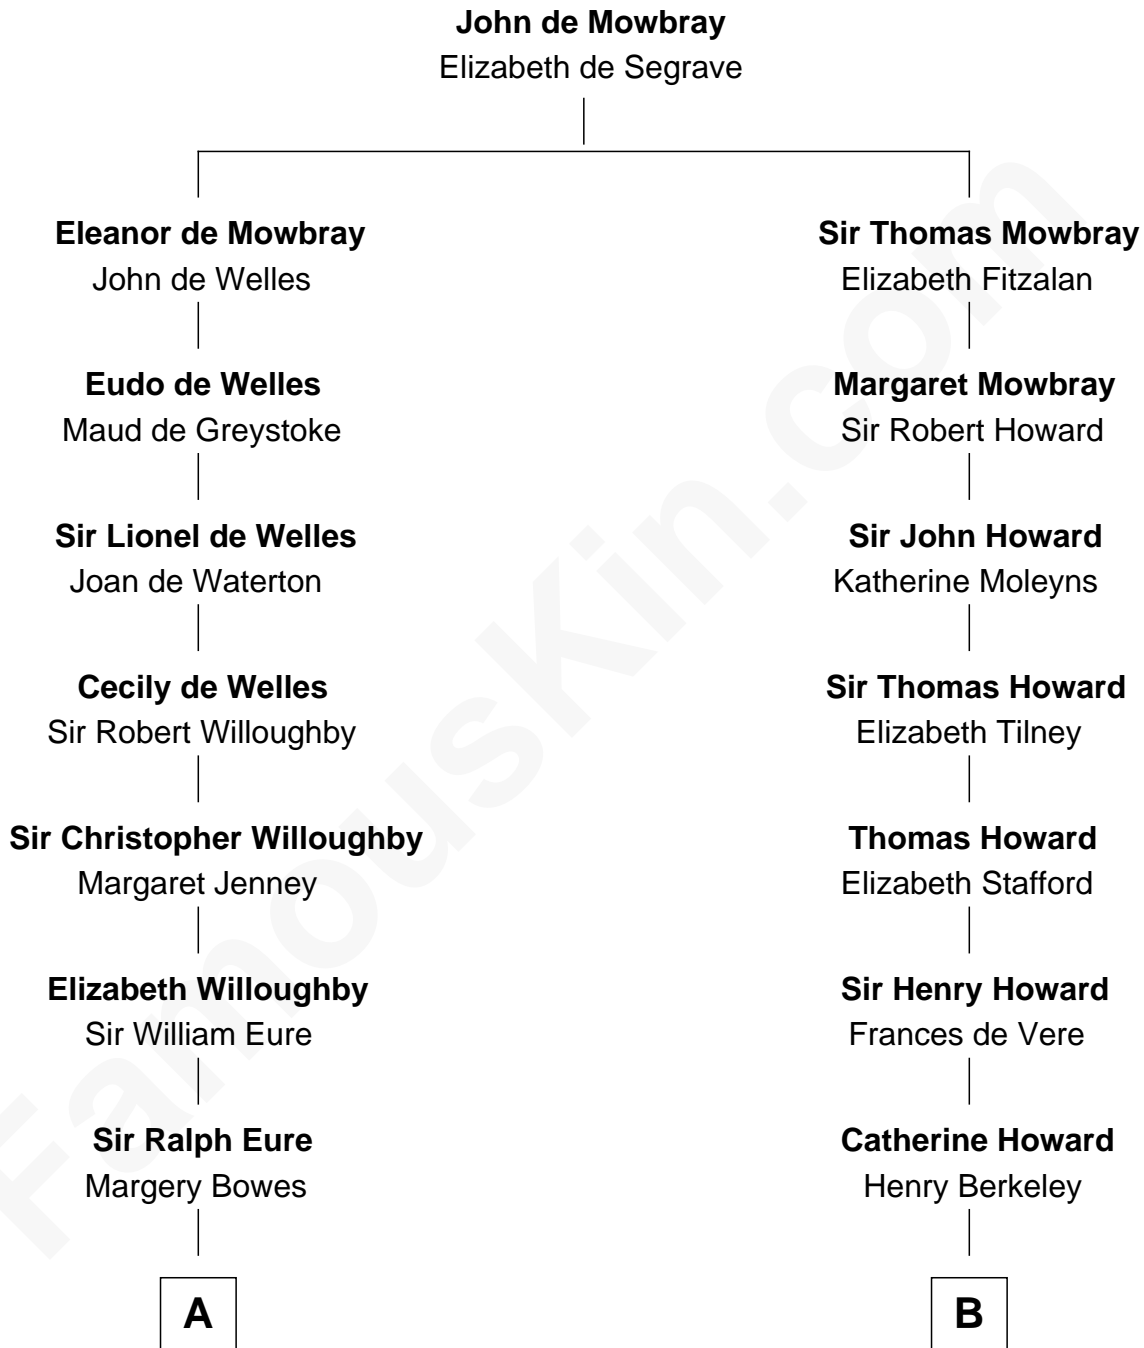

FamousKin.com Relationship Chart of

Elizabeth Montgomery

TV Actress - "Bewitched"

18th cousin 1 time removed of

Thomas Hunt Morgan

Nobel Prize Winner in Physiology or Medicine

C

Mary Weed Barney
Henry Montgomery

Henry Montgomery
Elizabeth Bryan Allen

Elizabeth Montgomery
TV Actress - "Bewitched"

D

Ellen Key Howard
Charlton Hunt Morgan

Thomas Hunt Morgan
Nobel Prize Winner

FamousKin.com