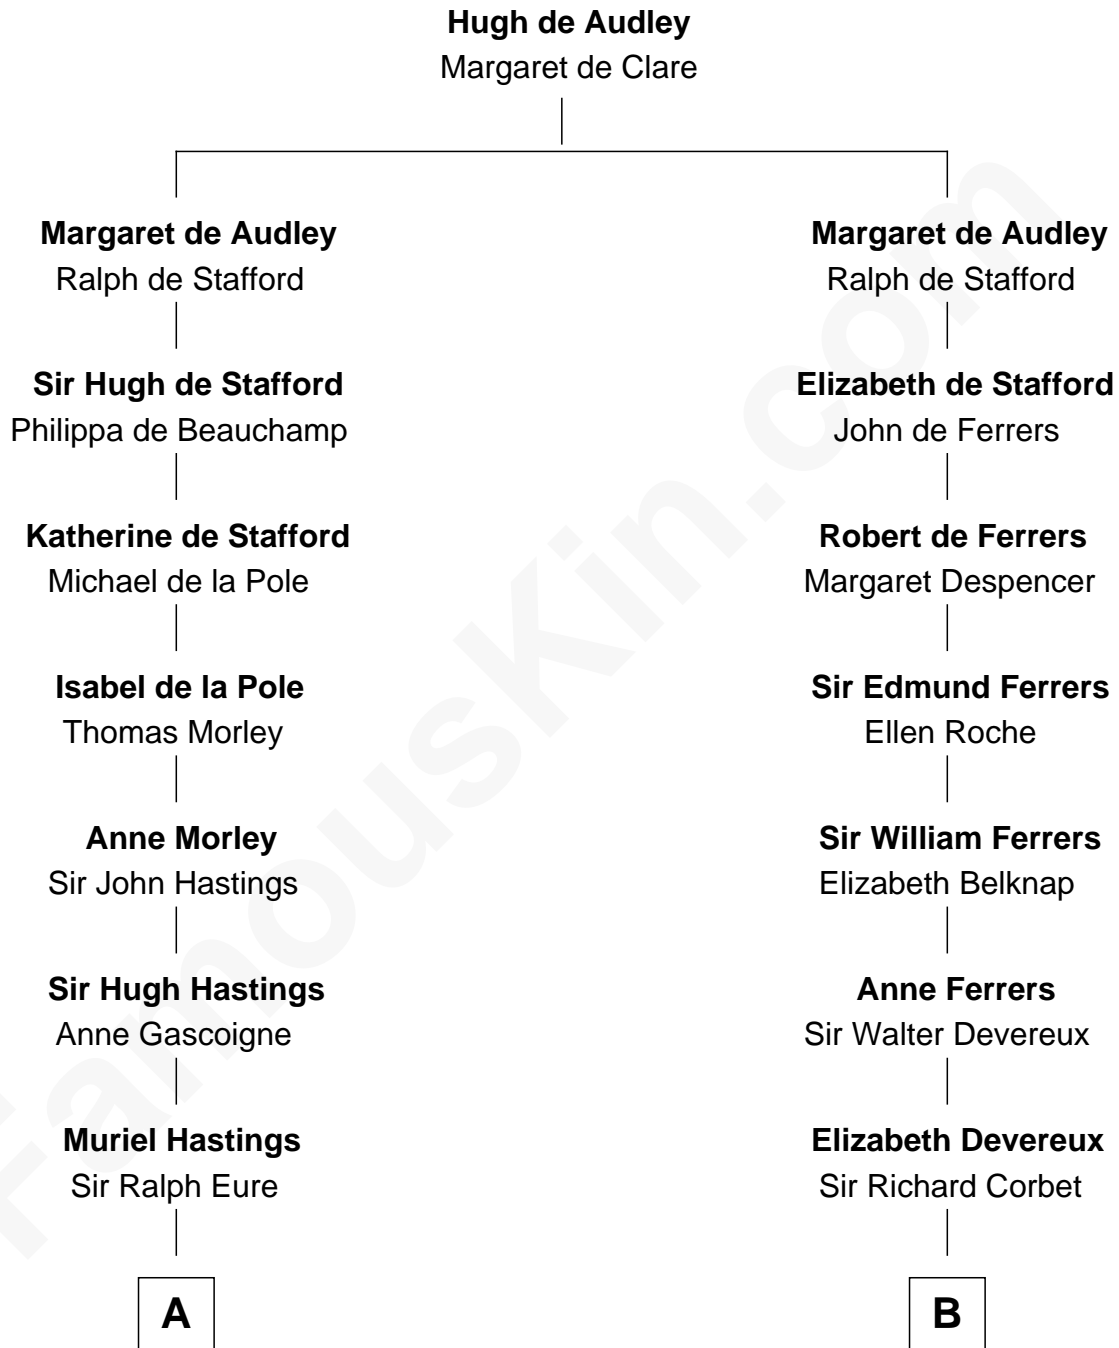

FamousKin.com
Relationship Chart of
Elizabeth Montgomery
TV Actress - "Bewitched"

18th cousin 3 times removed of

C. W. Post
Founder of Post Cereals

C

Nathan Barney
Hannah Carey

Nathan Barney
Mary A. Deverell

Mary Weed Barney
Henry Montgomery

Henry Montgomery
Elizabeth Bryan Allen

Elizabeth Montgomery
TV Actress - "Bewitched"

D

Caroline Cushman Lathrop
Charles Rollin Post

C. W. Post
Founder of Post Cereals

FamousKin.com