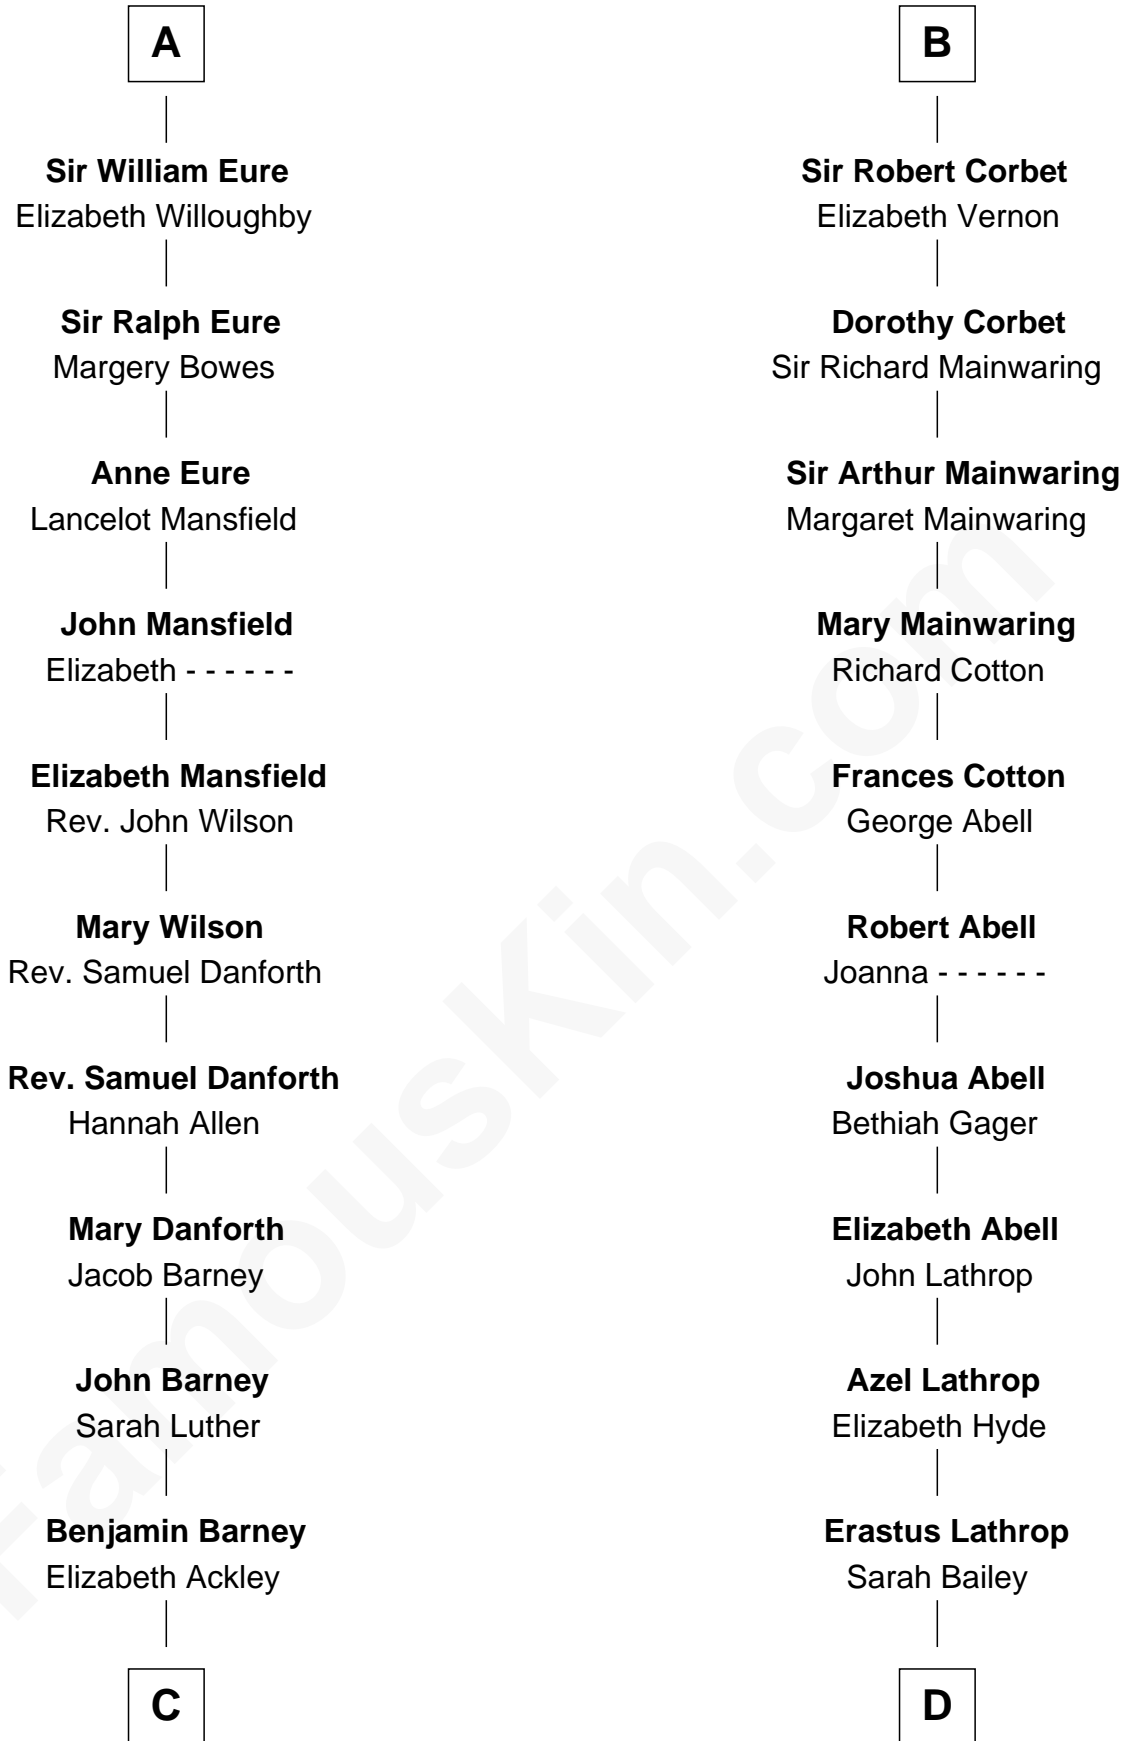

FamousKin.com
Relationship Chart of
Elizabeth Montgomery
TV Actress - "Bewitched"

18th cousin 3 times removed of

C. W. Post
Founder of Post Cereals

C

Nathan Barney
Hannah Carey

Nathan Barney
Mary A. Deverell

Mary Weed Barney
Henry Montgomery

Henry Montgomery
Elizabeth Bryan Allen

Elizabeth Montgomery
TV Actress - "Bewitched"

D

Caroline Cushman Lathrop
Charles Rollin Post

C. W. Post
Founder of Post Cereals

FamousKin.com