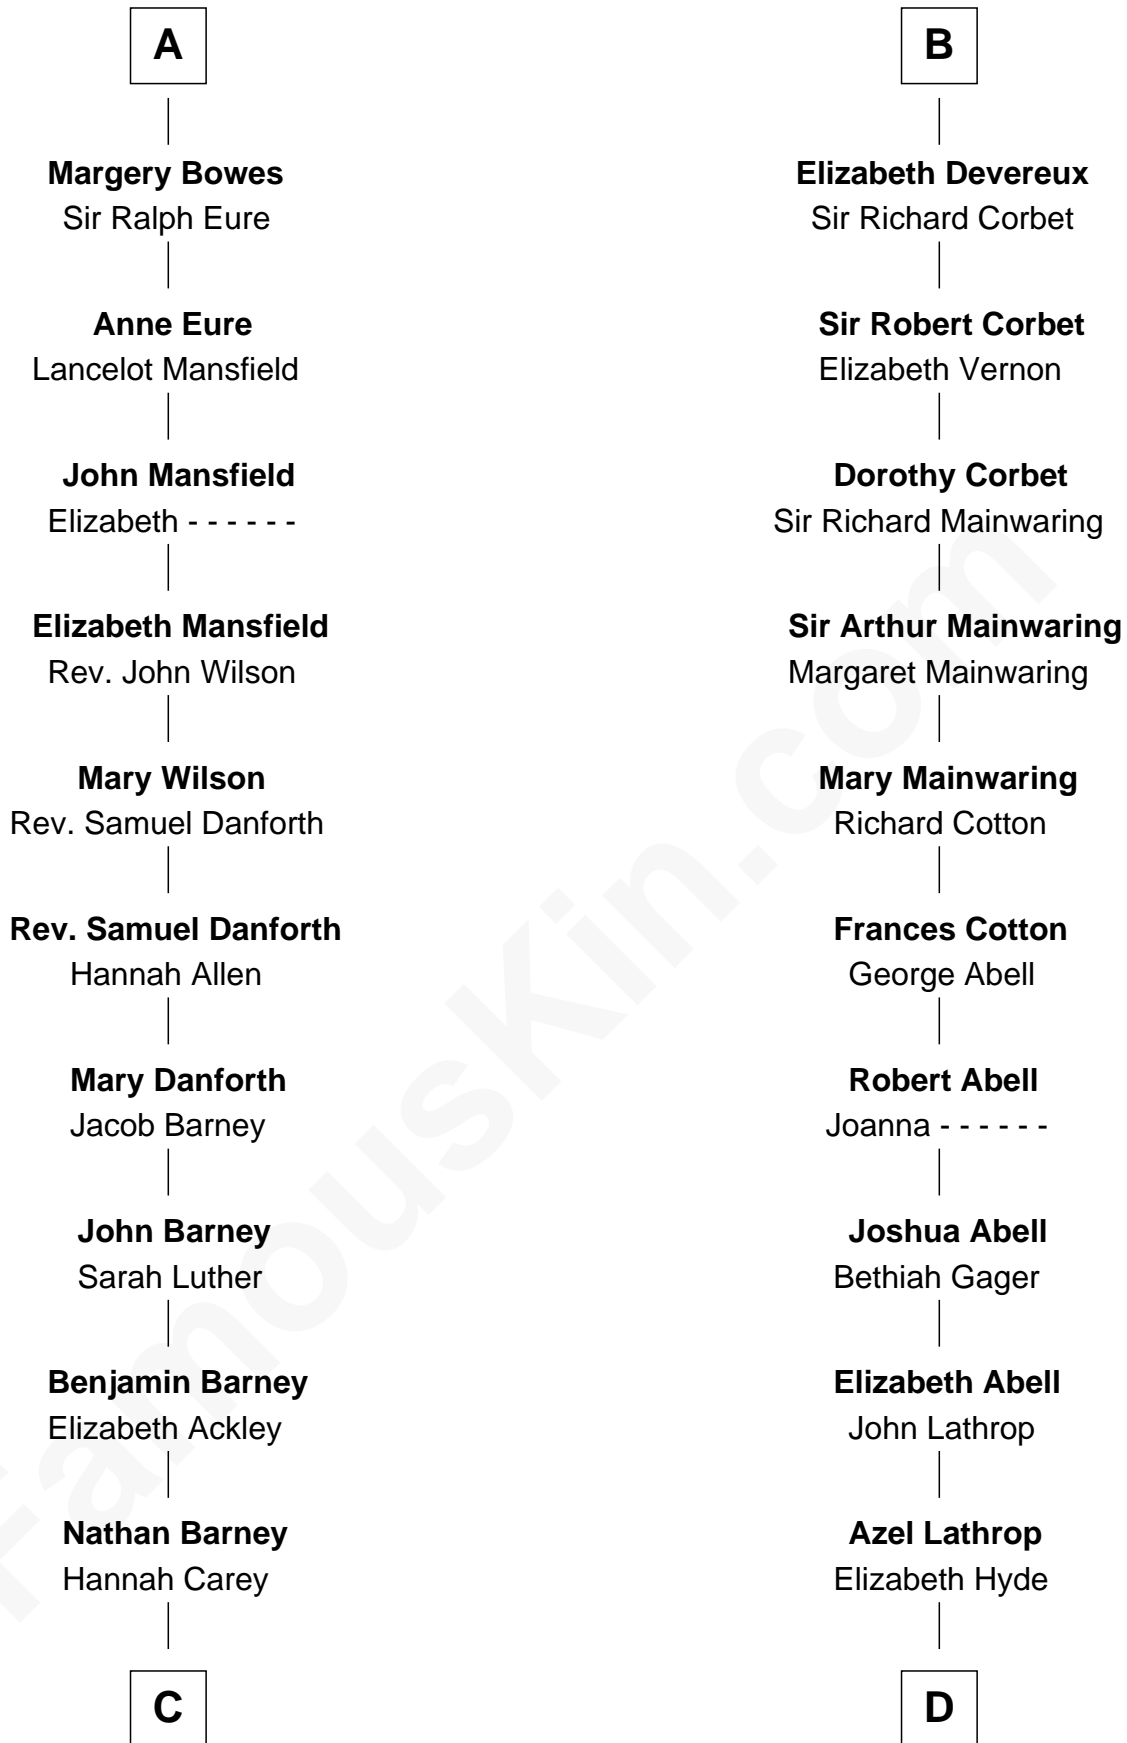

FamousKin.com Relationship Chart of

Elizabeth Montgomery

TV Actress - "Bewitched"

19th cousin 1 time removed of

C. W. Post

Founder of Post Cereals

Sir Hugh I de Audley

Iseult de Mortimer

C

Nathan Barney
Mary A. Deverell

Mary Weed Barney
Henry Montgomery

Henry Montgomery
Elizabeth Bryan Allen

Elizabeth Montgomery
TV Actress - "Bewitched"

D

Erastus Lathrop
Sarah Bailey

Caroline Cushman Lathrop
Charles Rollin Post