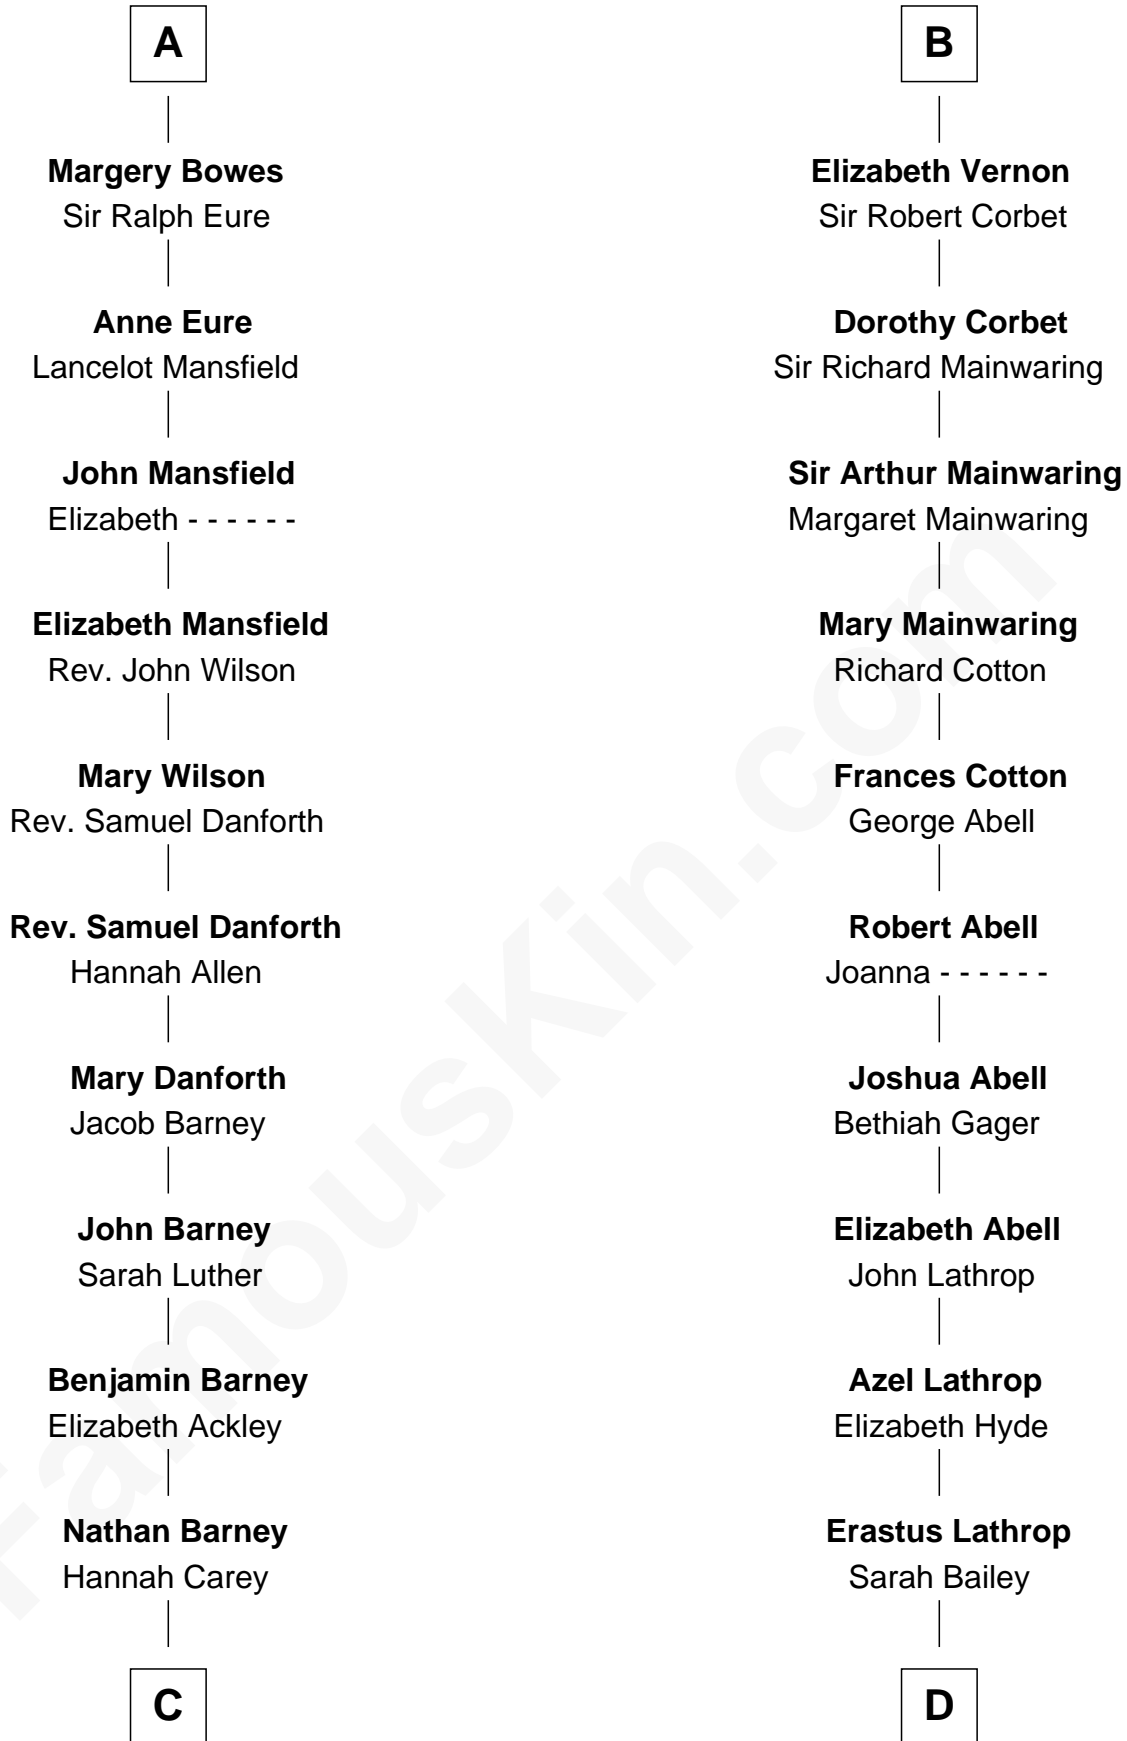

FamousKin.com
Relationship Chart of
Elizabeth Montgomery
TV Actress - "Bewitched"

18th cousin 2 times removed of

C. W. Post
Founder of Post Cereals

C

Nathan Barney
Mary A. Deverell

Mary Weed Barney
Henry Montgomery

Henry Montgomery
Elizabeth Bryan Allen

Elizabeth Montgomery
TV Actress - "Bewitched"

D

Caroline Cushman Lathrop
Charles Rollin Post

C. W. Post
Founder of Post Cereals

FamousKin.com