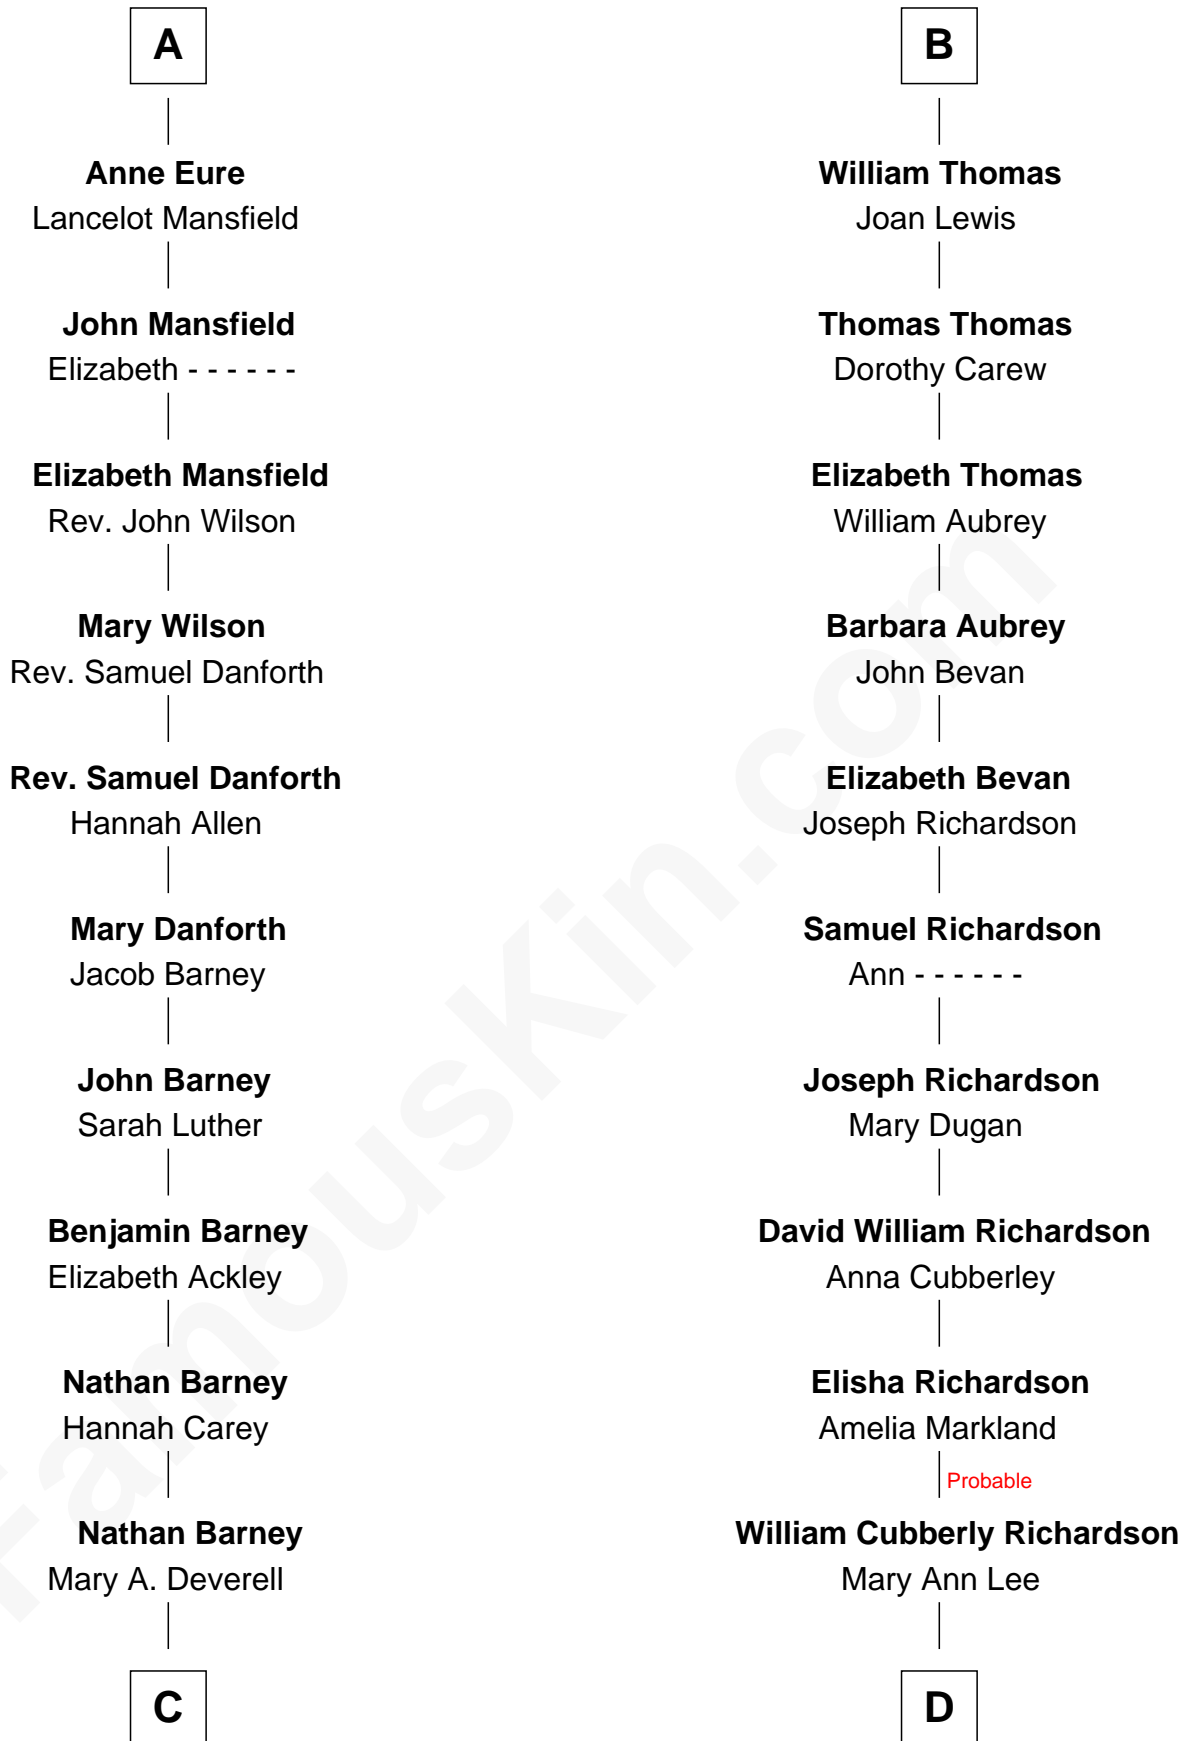

FamousKin.com
Relationship Chart of
Elizabeth Montgomery
TV Actress - "Bewitched"

19th cousin 1 time removed of
Sally Ride
1st American Woman in Space

C

Mary Weed Barney

Henry Montgomery

Henry Montgomery

Elizabeth Bryan Allen

Elizabeth Montgomey

TV Actress - "Bewitched"

D

Charles Everroad Richardson

Blanche Gibson

Jennie Mae Richardson

Thomas Vernam Ride

Dale Burdell Ride

Carol Joyce Anderson

Sally Ride

1st American Woman in Space

FamousKin.com