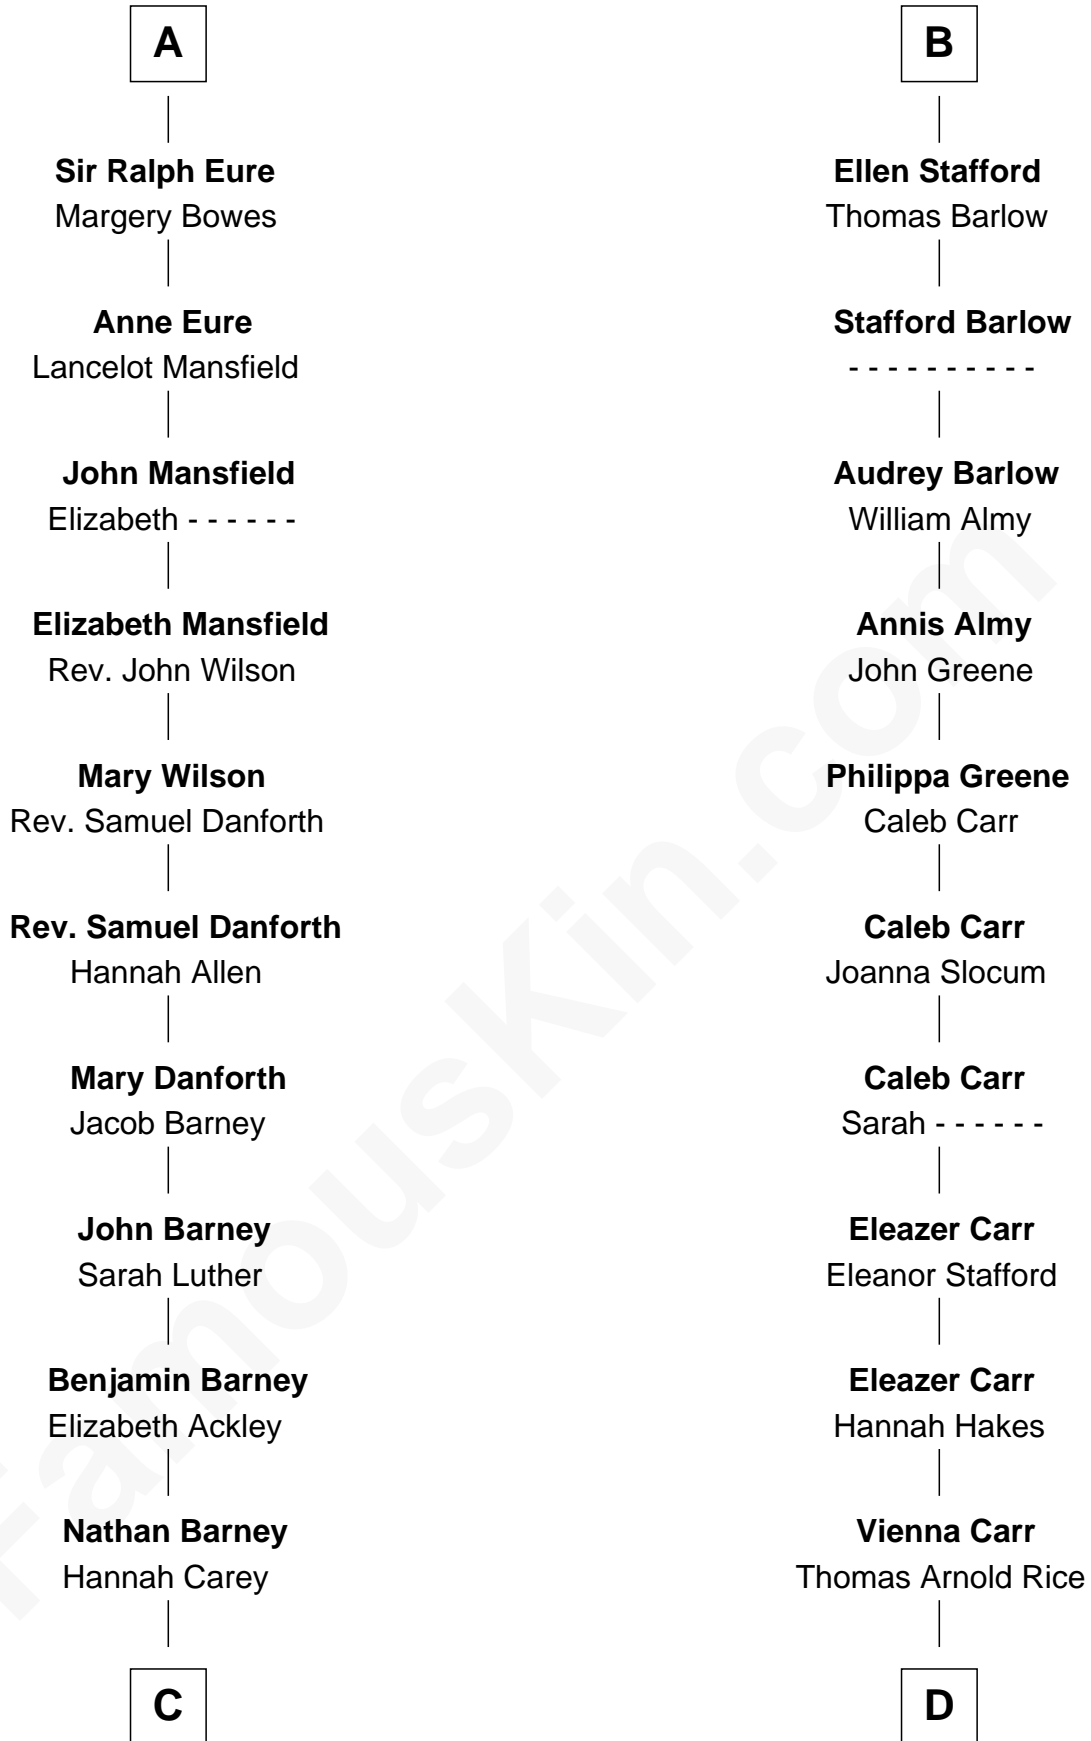

FamousKin.com Relationship Chart of

Elizabeth Montgomery

TV Actress - "Bewitched"

20th cousin of

Charlie Munger

Vice-Chairman of Berkshire Hathaway

C

Nathan Barney
Mary A. Deverell

Mary Weed Barney
Henry Montgomery

Henry Montgomery
Elizabeth Bryan Allen

Elizabeth Montgomery
TV Actress - "Bewitched"

D

Caroline A. Rice
William H. Ingham

Helen Vienna Ingham
Charles W. Russell

Florence V. Russell
Alfred Case Munger