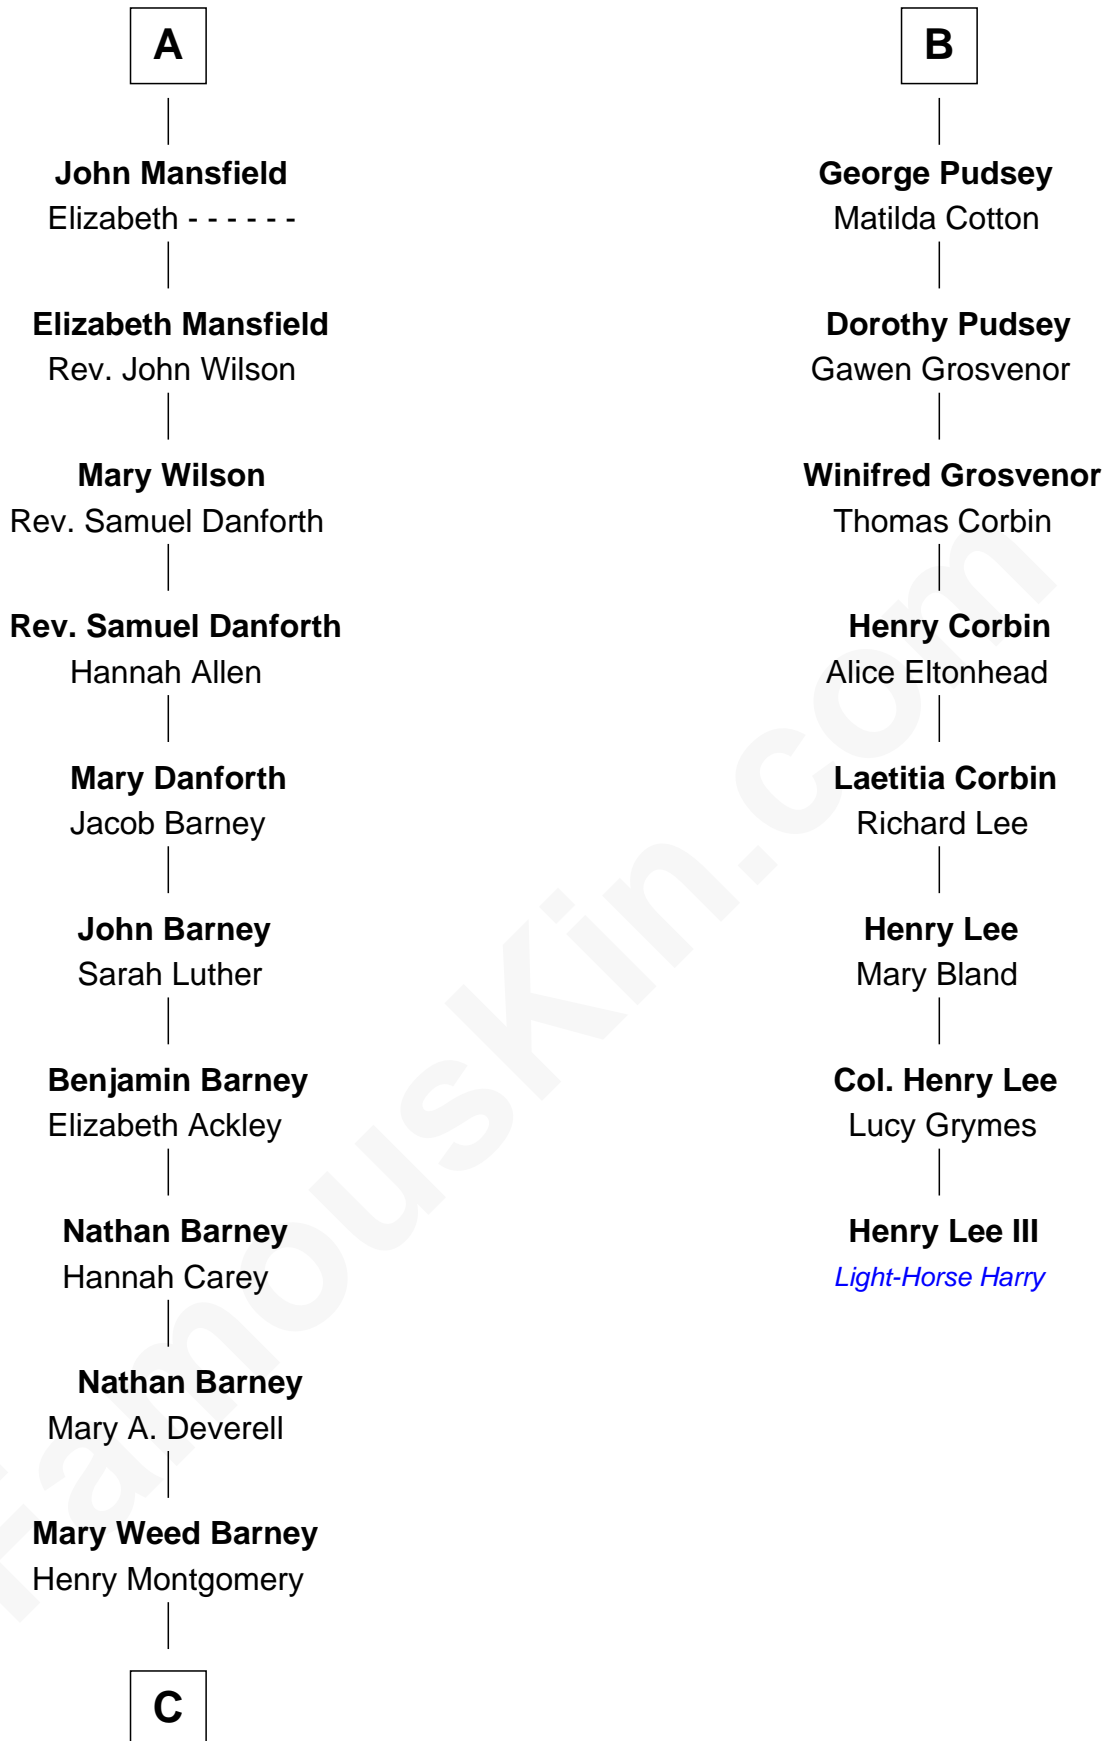

FamousKin.com
Relationship Chart of
Elizabeth Montgomery
TV Actress - "Bewitched"

14th cousin 4 times removed of

Henry Lee III
9th Governor of Virginia

C

Henry Montgomery
Elizabeth Bryan Allen

Elizabeth Montgomery
TV Actress - "Bewitched"

FamousKin.com