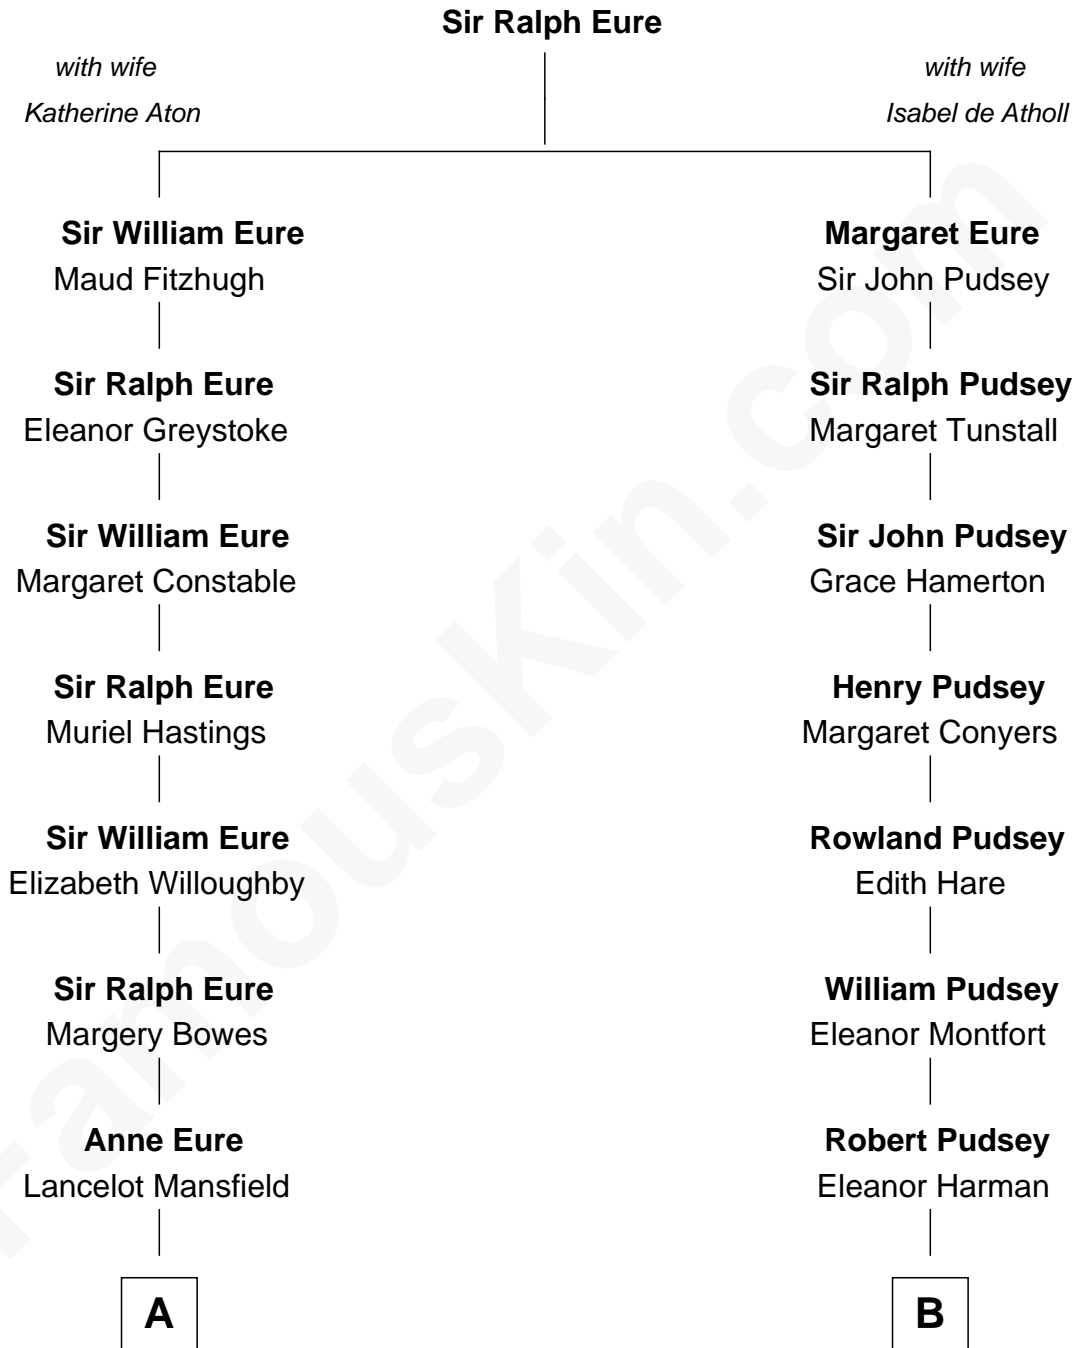

FamousKin.com
Relationship Chart of
Elizabeth Montgomery
TV Actress - "Bewitched"

14th cousin 4 times removed of

Henry Lee III
9th Governor of Virginia

C

Henry Montgomery
Elizabeth Bryan Allen

Elizabeth Montgomery
TV Actress - "Bewitched"

FamousKin.com