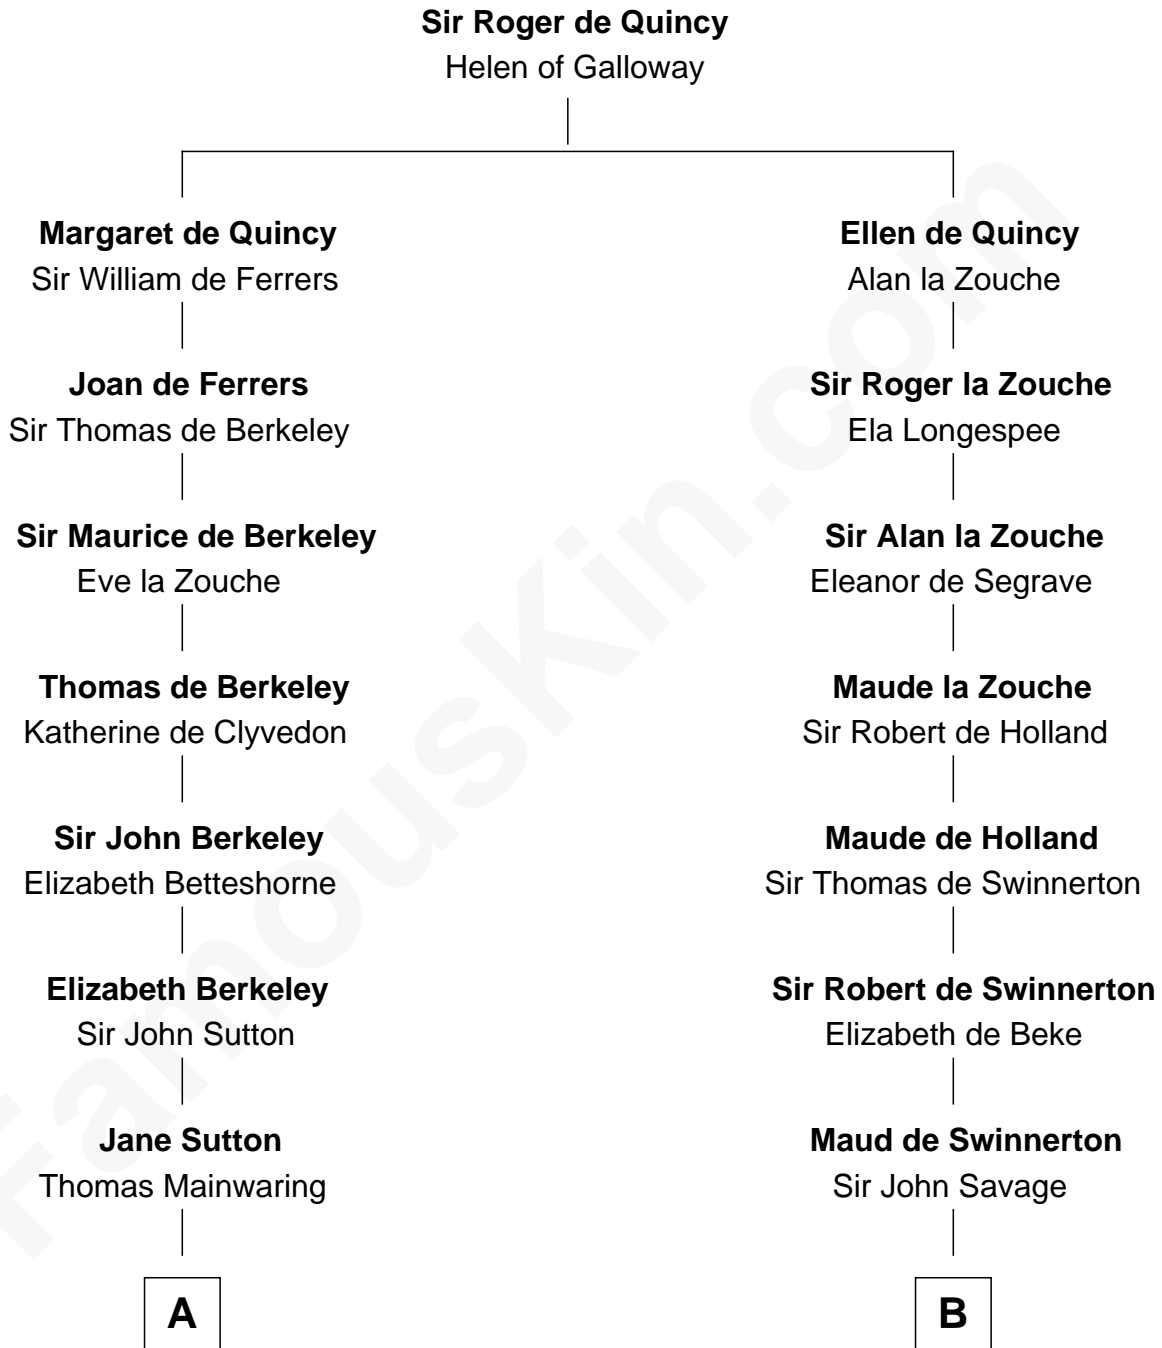

FamousKin.com
Relationship Chart of
Elizabeth Montgomery
TV Actress - "Bewitched"

18th cousin 3 times removed of

Henry Lee III
9th Governor of Virginia

C

Nathan Barney
Hannah Carey

Nathan Barney
Mary A. Deverell

Mary Weed Barney
Henry Montgomery

Henry Montgomery
Elizabeth Bryan Allen

Elizabeth Montgomery
TV Actress - "Bewitched"

D

Col. Henry Lee
Lucy Grymes

Henry Lee III
Light-Horse Harry

FamousKin.com