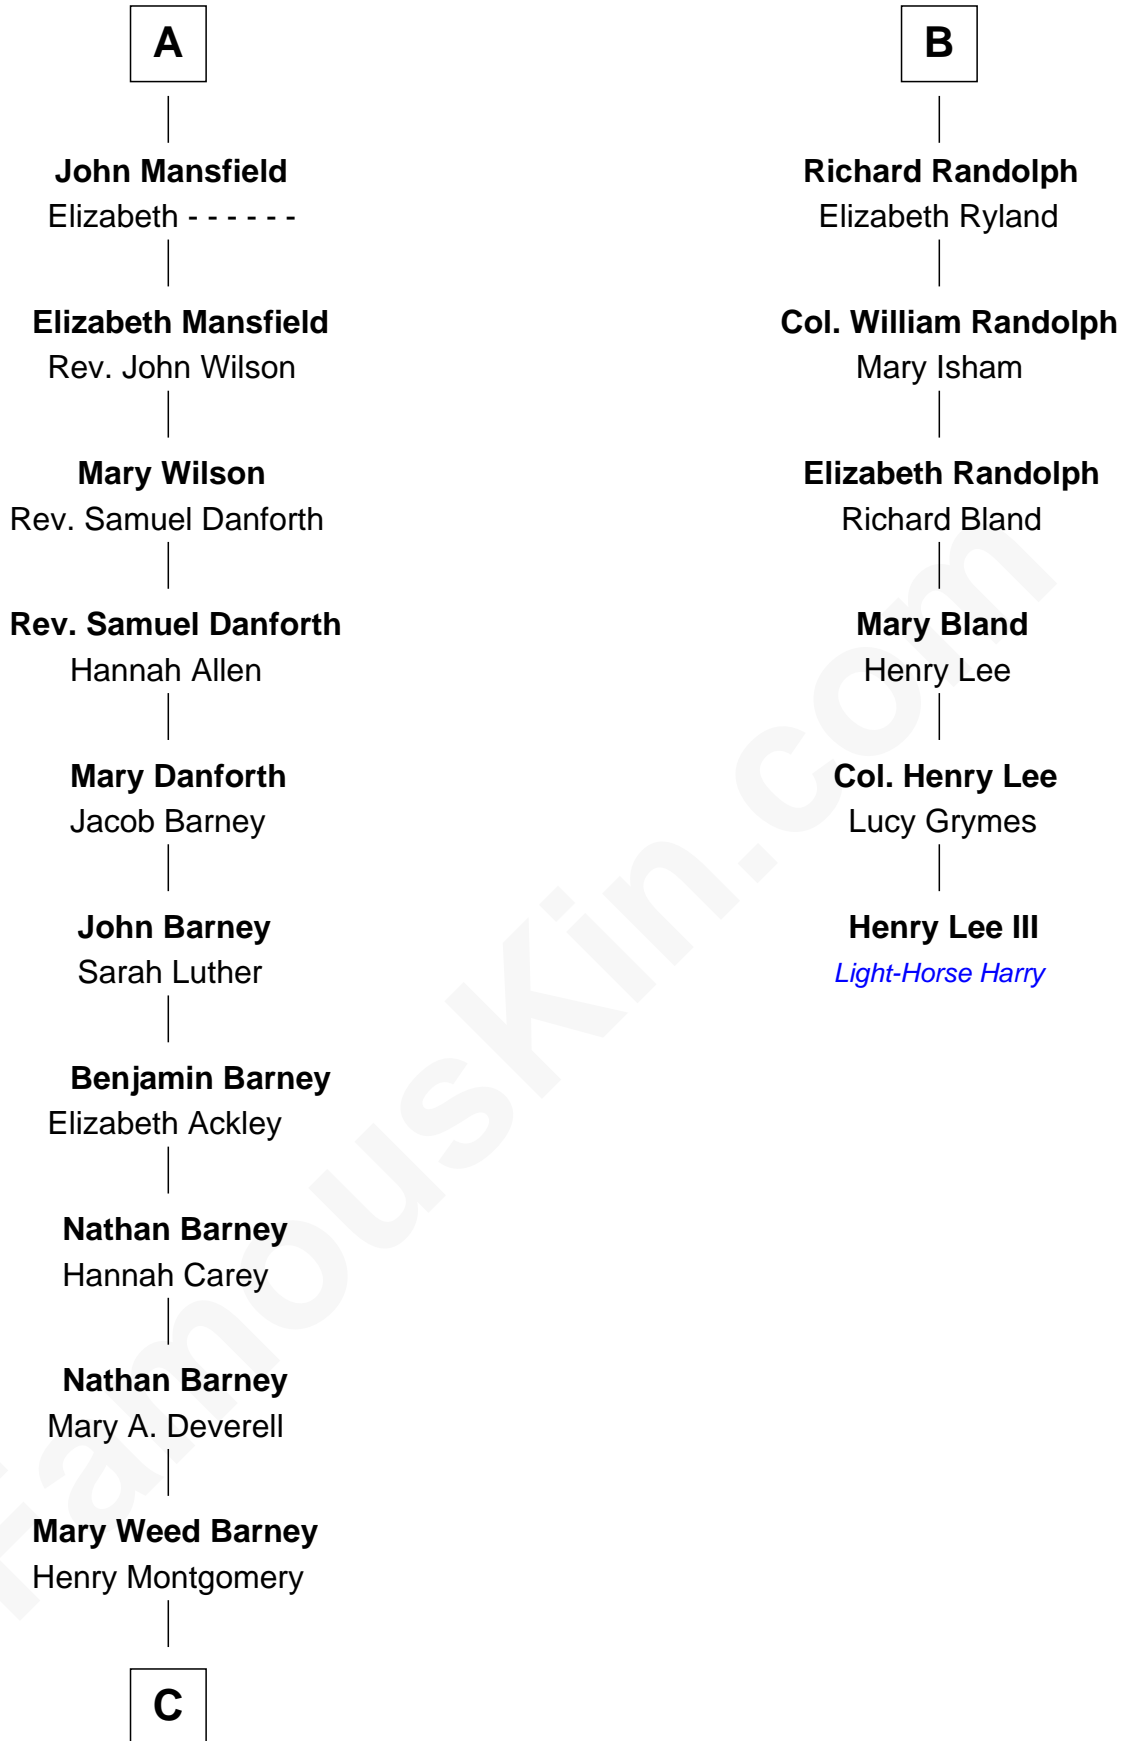

FamousKin.com
Relationship Chart of
Elizabeth Montgomery
TV Actress - "Bewitched"

12th cousin 6 times removed of

Henry Lee III
9th Governor of Virginia

C

Henry Montgomery
Elizabeth Bryan Allen

Elizabeth Montgomery
TV Actress - "Bewitched"

FamousKin.com