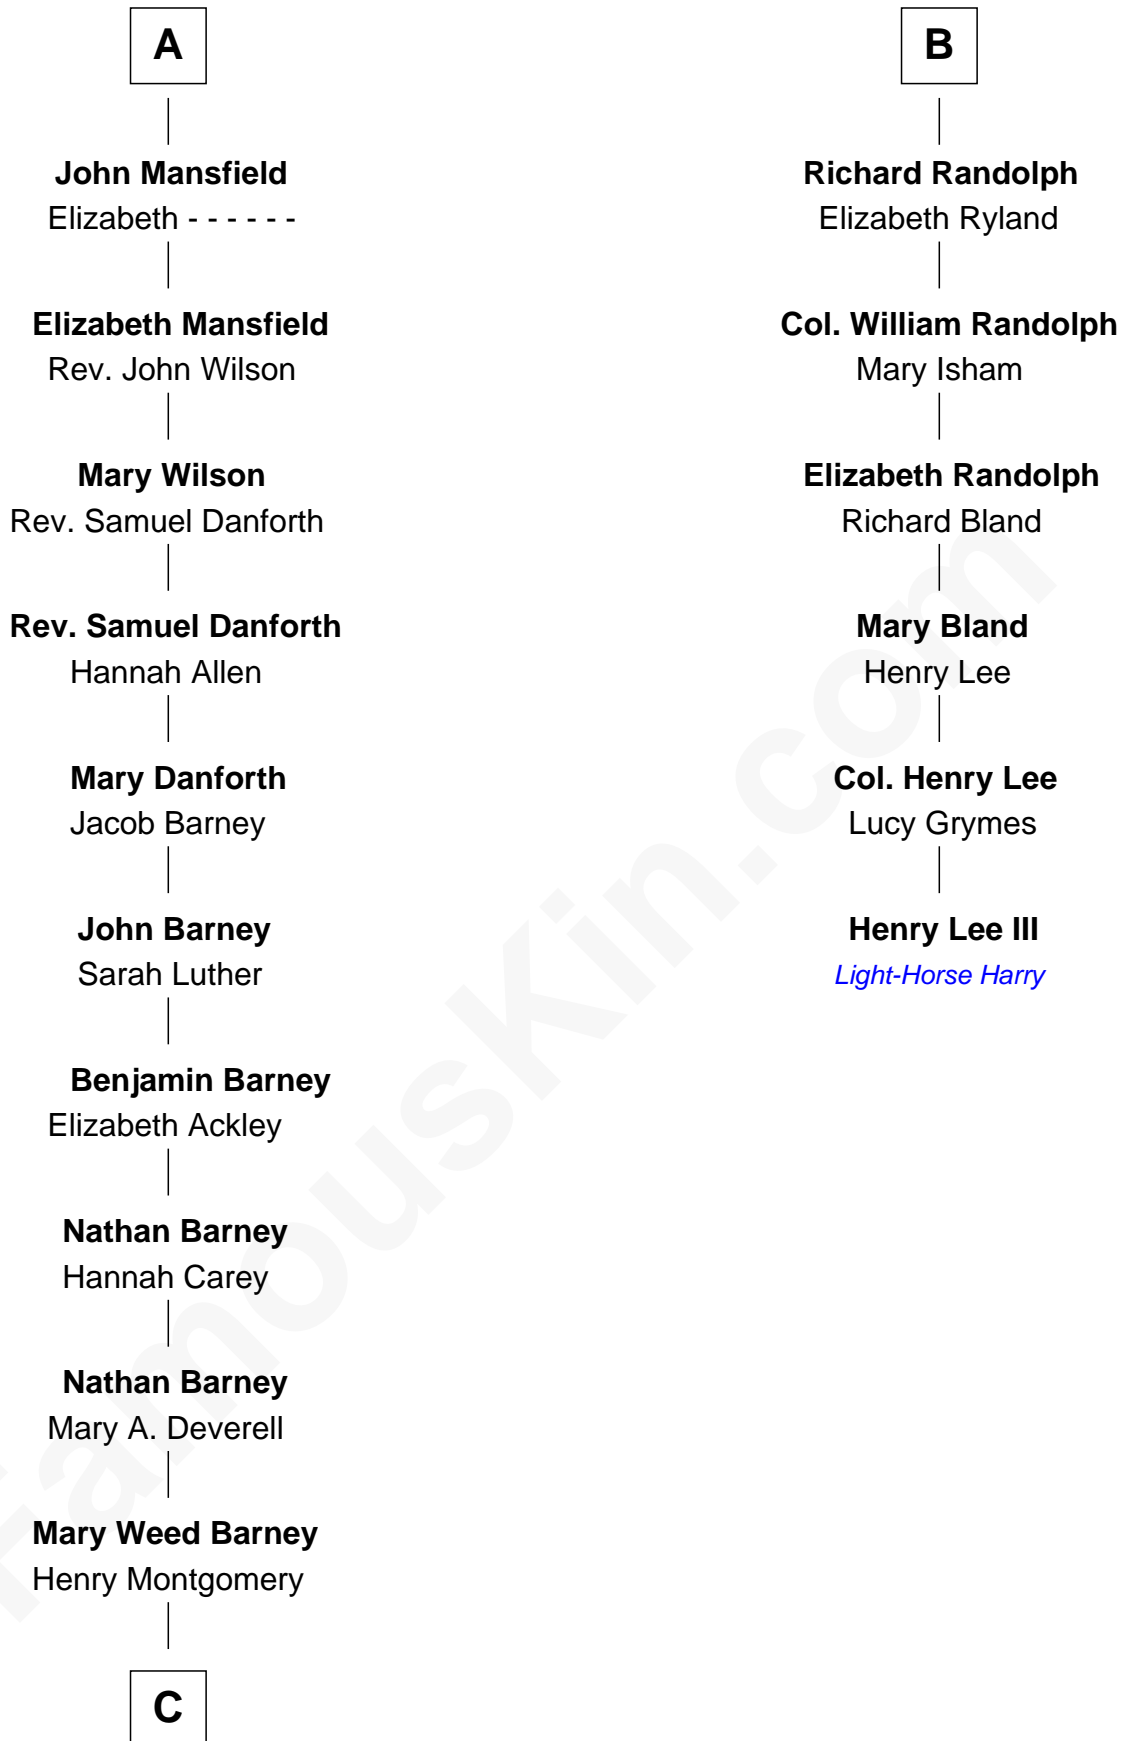

FamousKin.com
Relationship Chart of
Elizabeth Montgomery
TV Actress - "Bewitched"

12th cousin 6 times removed of

Henry Lee III
9th Governor of Virginia

C

Henry Montgomery
Elizabeth Bryan Allen

Elizabeth Montgomery
TV Actress - "Bewitched"

FamousKin.com