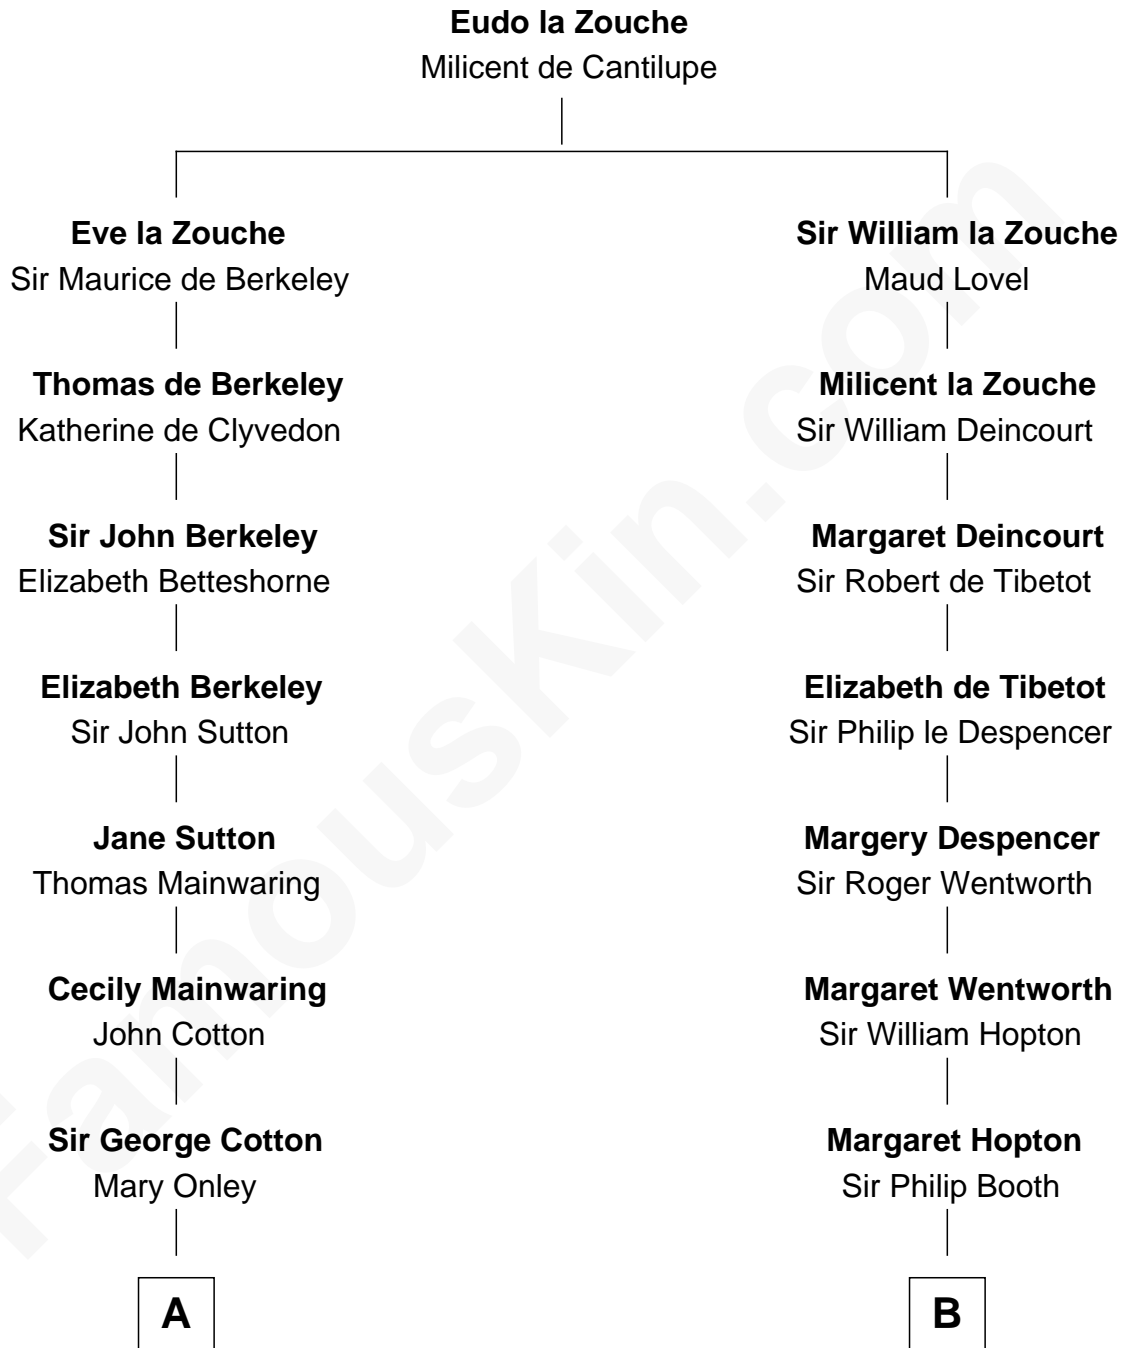

FamousKin.com
Relationship Chart of
Elizabeth Montgomery
TV Actress - "Bewitched"

17th cousin 2 times removed of

Henry Lee III
9th Governor of Virginia

C

—
Mary Weed Barney

Henry Montgomery

—
Henry Montgomery

Elizabeth Bryan Allen

—
Elizabeth Montgomery

TV Actress - "Bewitched"

FamousKin.com