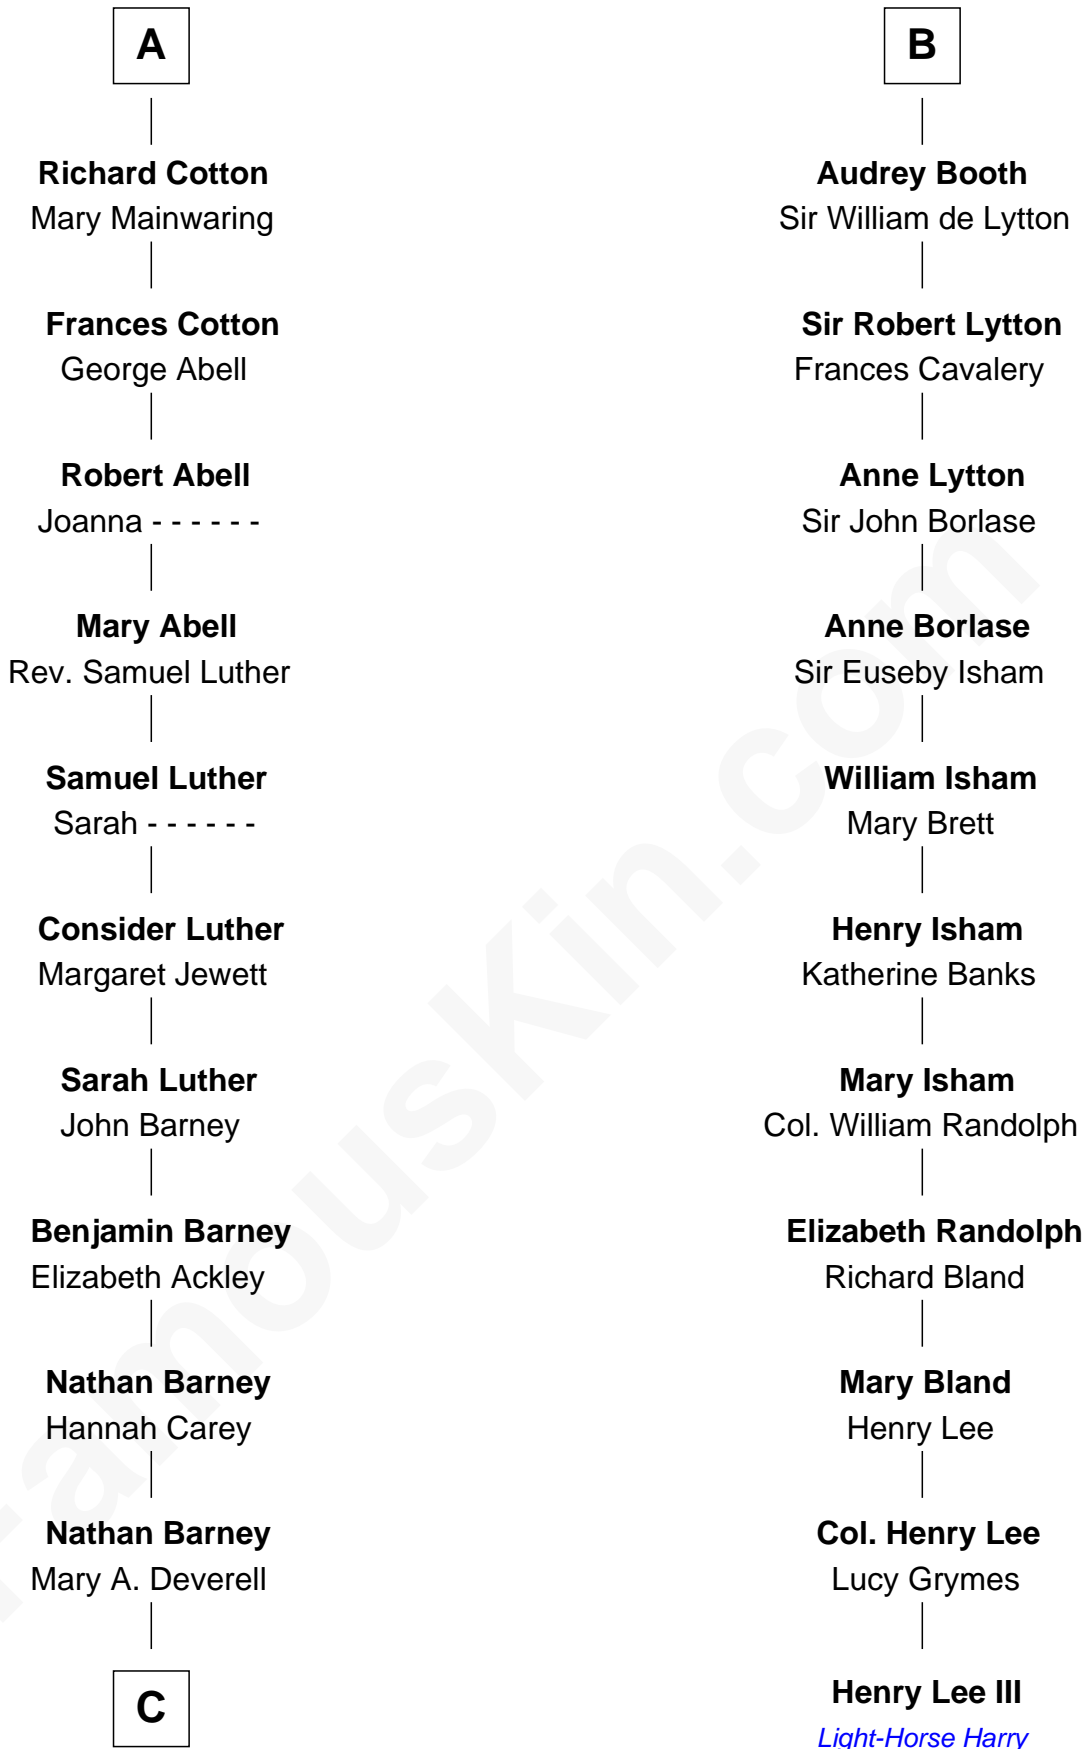

FamousKin.com
Relationship Chart of
Elizabeth Montgomery
TV Actress - "Bewitched"

17th cousin 2 times removed of

Henry Lee III
9th Governor of Virginia

C

—
Mary Weed Barney

Henry Montgomery

—
Henry Montgomery

Elizabeth Bryan Allen

—
Elizabeth Montgomery

TV Actress - "Bewitched"

FamousKin.com