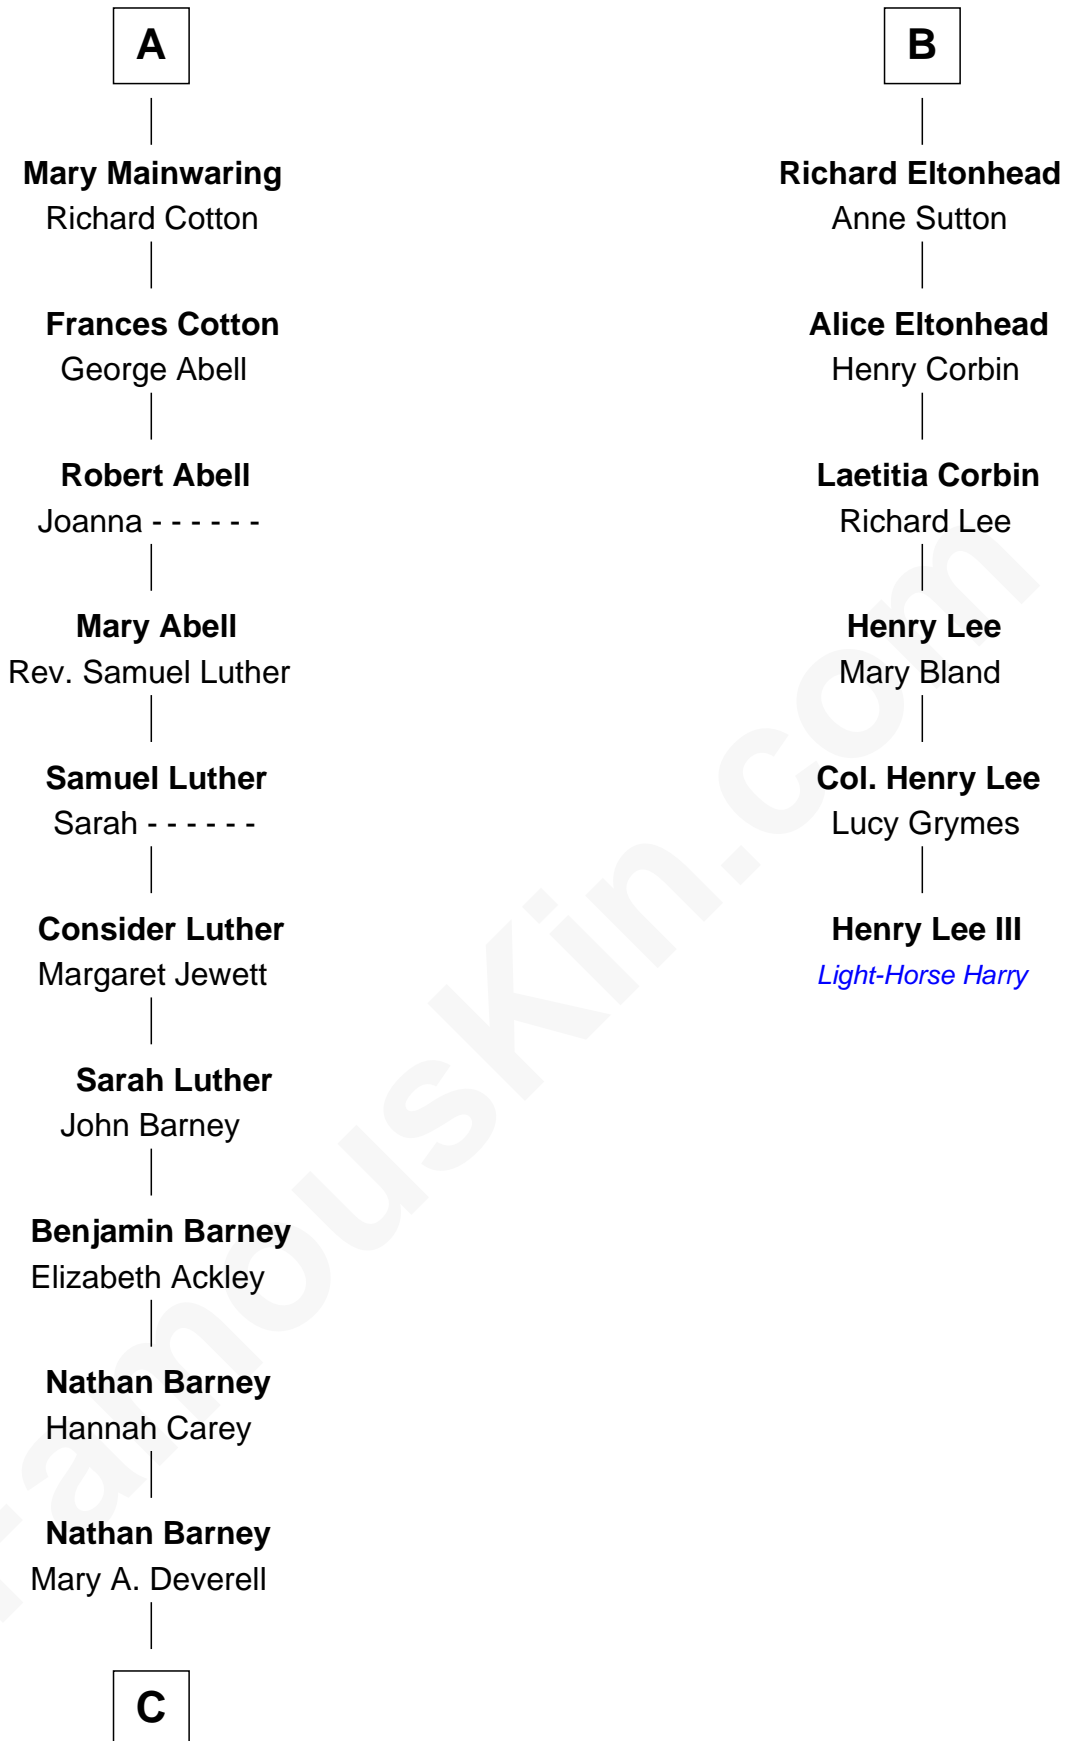

**FamousKin.com**  
**Relationship Chart of**  
**Elizabeth Montgomery**  
*TV Actress - "Bewitched"*

12th cousin 7 times removed of

**Henry Lee III**  
*9th Governor of Virginia*

**Sir Richard Fitzalan**  
 Elizabeth de Bohun

**C**

—  
**Mary Weed Barney**

Henry Montgomery

—  
**Henry Montgomery**

Elizabeth Bryan Allen

—  
**Elizabeth Montgomery**

*TV Actress - "Bewitched"*

FamousKin.com