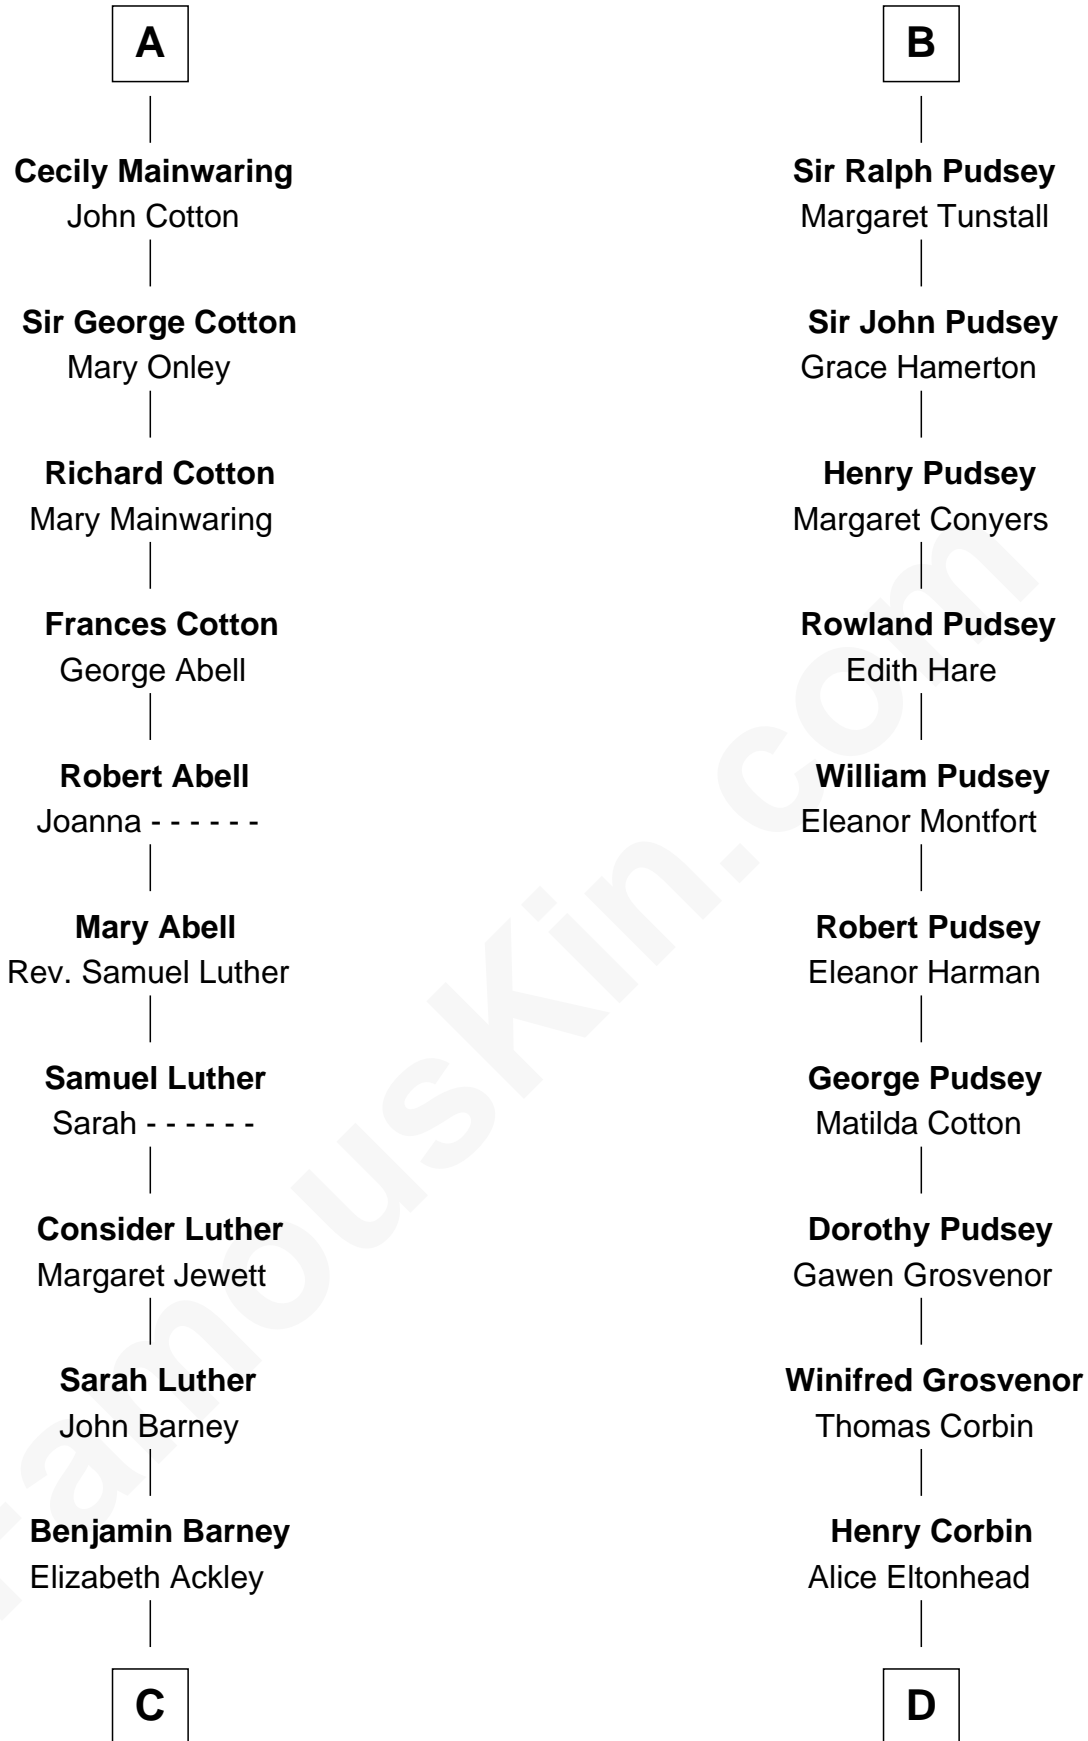

FamousKin.com Relationship Chart of

Elizabeth Montgomery

TV Actress - "Bewitched"

21st cousin of

General Robert E. Lee

Confederate Army - U.S. Civil War

Sir Richard FitzRoy

Rose de Dover

Isabel de Dover
Sir Maurice de Berkeley

Sir Thomas de Berkeley
Joan de Ferrers

Sir Maurice de Berkeley
Eve la Zouche

Thomas de Berkeley
Katherine de Clyvedon

Sir John Berkeley
Elizabeth Betteshorne

Elizabeth Berkeley
Sir John Sutton

Jane Sutton
Thomas Mainwaring

A

Sir Richard de Dover
Maud of Angus

Isabel of Dover
David Strathbogie

John Strathbogie
Marjory of Mar

David Strathbogie
Joan Comyn

Sir Aymer de Atholl
Mary - - - - -

Isabel de Atholl
Sir Ralph Eure

Margaret Eure
Sir John Pudsey

B

C

Nathan Barney
Hannah Carey

Nathan Barney
Mary A. Deverell

Mary Weed Barney
Henry Montgomery

Henry Montgomery
Elizabeth Bryan Allen

Elizabeth Montgomery
TV Actress - "Bewitched"