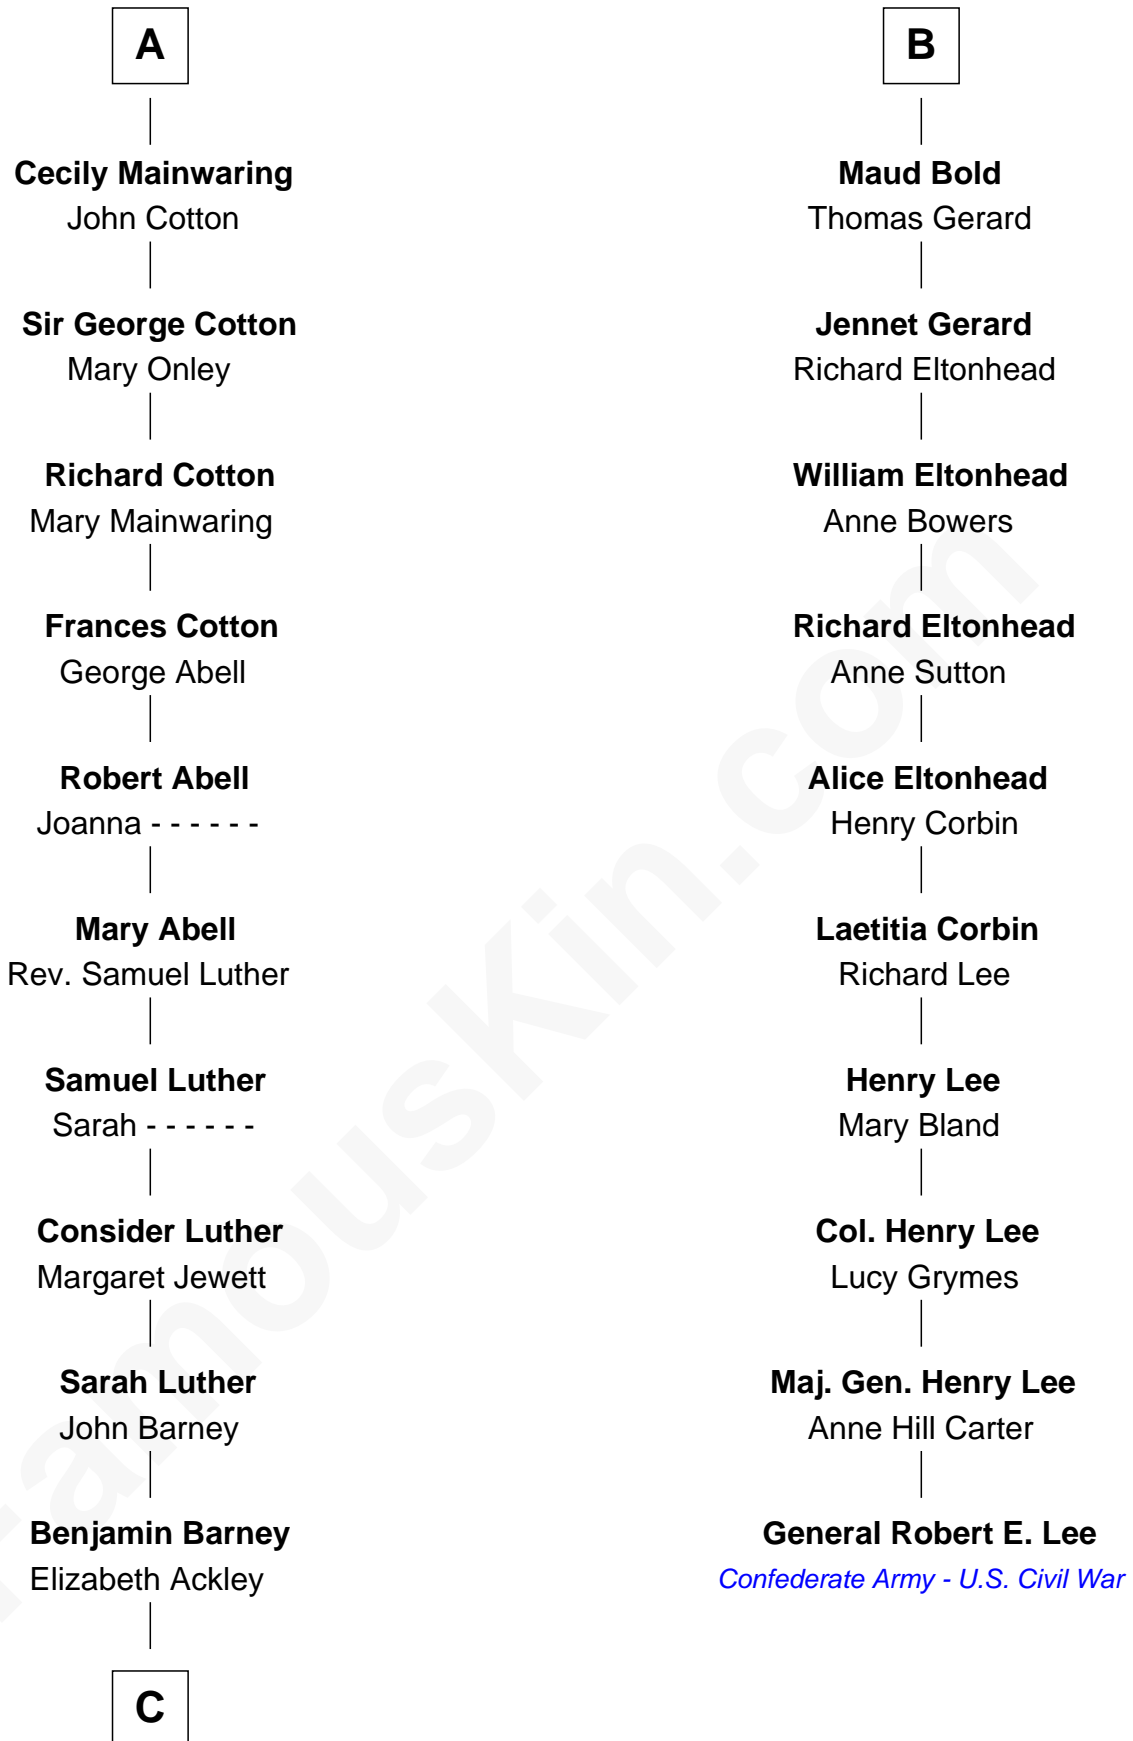

# FamousKin.com Relationship Chart of

**Elizabeth Montgomery**

*TV Actress - "Bewitched"*

16th cousin 5 times removed of

**General Robert E. Lee**

*Confederate Army - U.S. Civil War*

**C**

—  
**Nathan Barney**

Hannah Carey

—  
**Nathan Barney**

Mary A. Deverell

—  
**Mary Weed Barney**

Henry Montgomery

—  
**Henry Montgomery**

Elizabeth Bryan Allen

—  
**Elizabeth Montgomery**

*TV Actress - "Bewitched"*

FamousKin.com