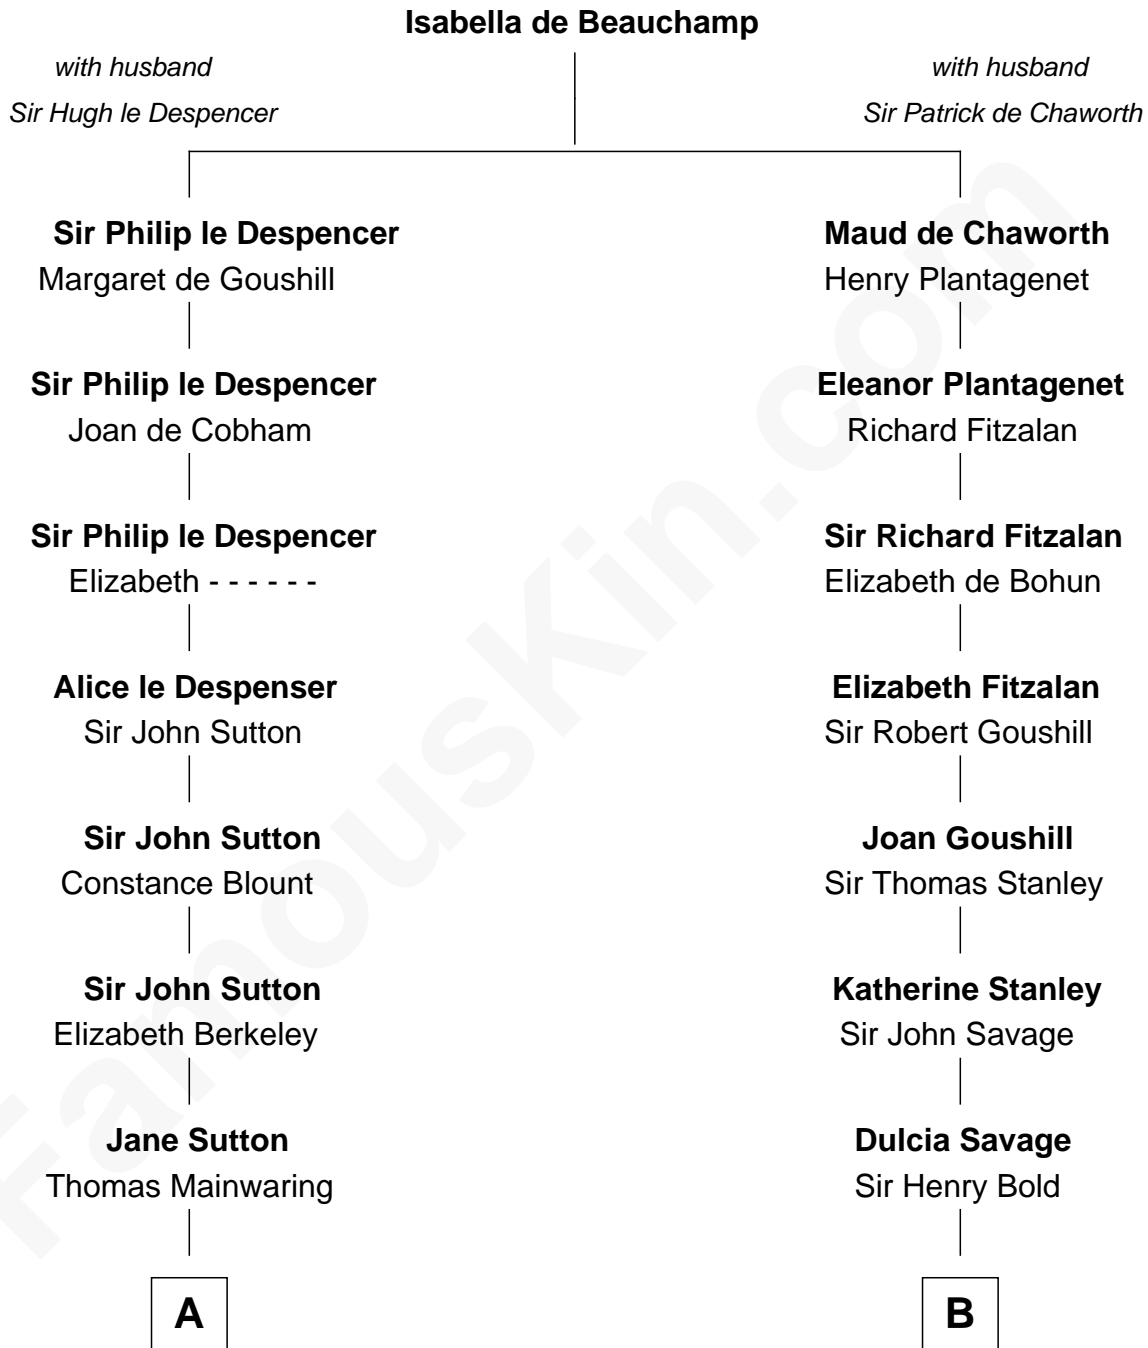

# FamousKin.com Relationship Chart of

**Elizabeth Montgomery**

*TV Actress - "Bewitched"*

16th cousin 5 times removed of

**General Robert E. Lee**

*Confederate Army - U.S. Civil War*

**C**

—  
**Nathan Barney**

Hannah Carey

—  
**Nathan Barney**

Mary A. Deverell

—  
**Mary Weed Barney**

Henry Montgomery

—  
**Henry Montgomery**

Elizabeth Bryan Allen

—  
**Elizabeth Montgomery**

*TV Actress - "Bewitched"*

FamousKin.com