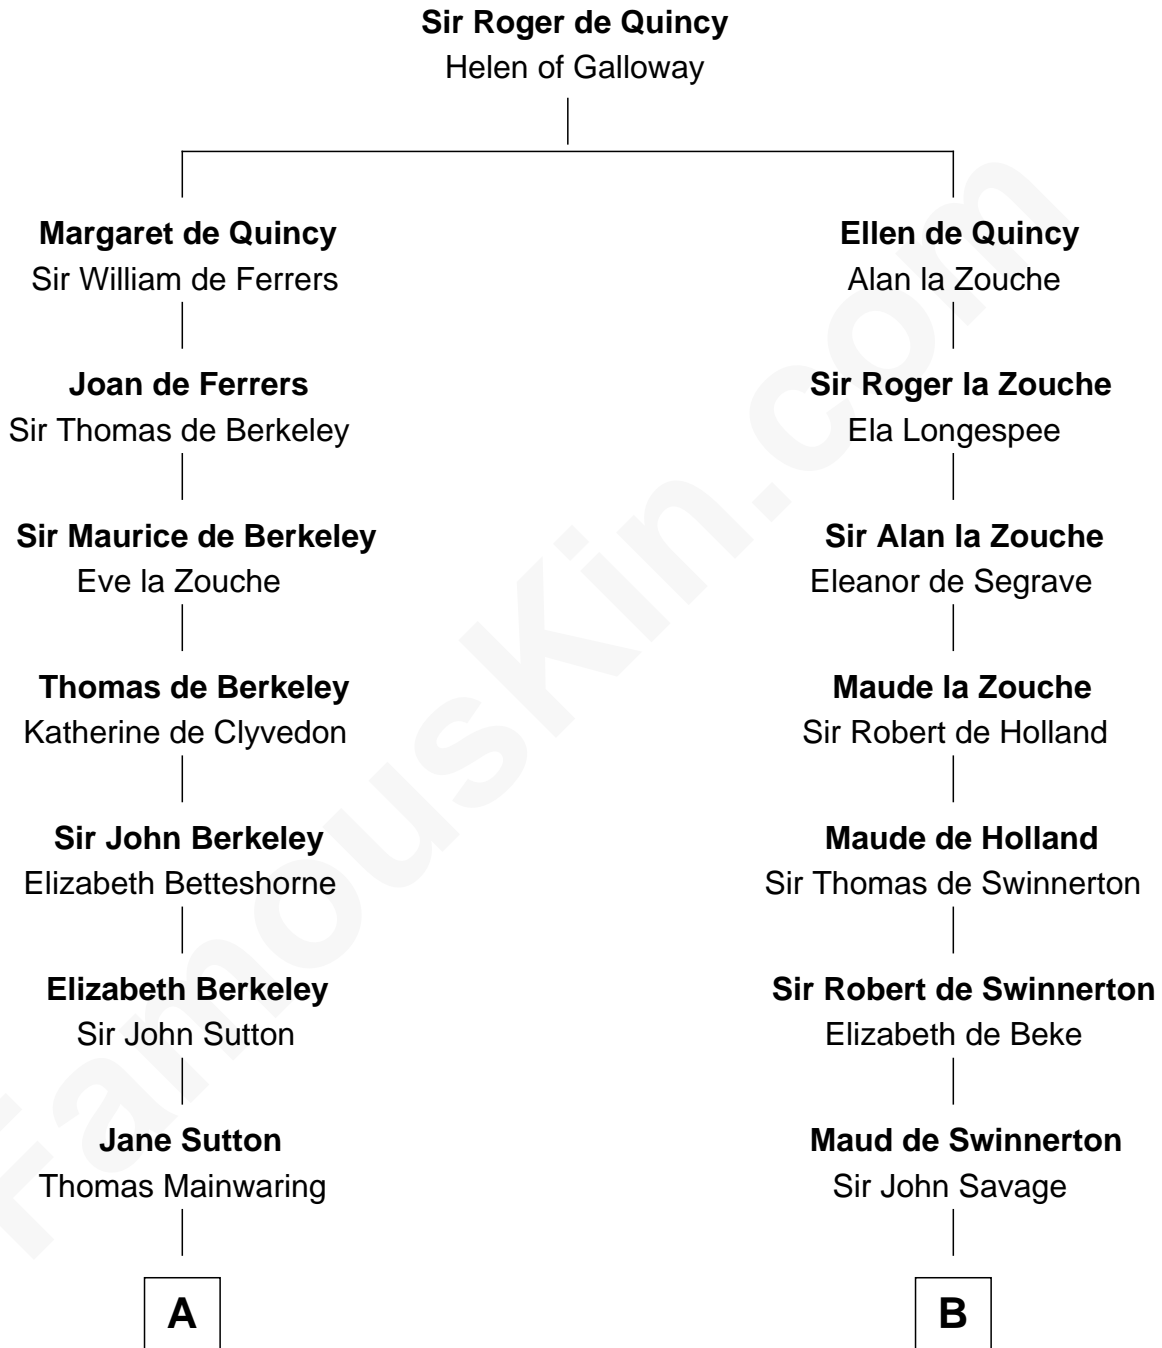

FamousKin.com Relationship Chart of

Elizabeth Montgomery

TV Actress - "Bewitched"

19th cousin 2 times removed of

General Robert E. Lee

Confederate Army - U.S. Civil War

C

Nathan Barney
Hannah Carey

Nathan Barney
Mary A. Deverell

Mary Weed Barney
Henry Montgomery

Henry Montgomery
Elizabeth Bryan Allen

Elizabeth Montgomery
TV Actress - "Bewitched"

D

Col. Henry Lee
Lucy Grymes

Maj. Gen. Henry Lee
Anne Hill Carter