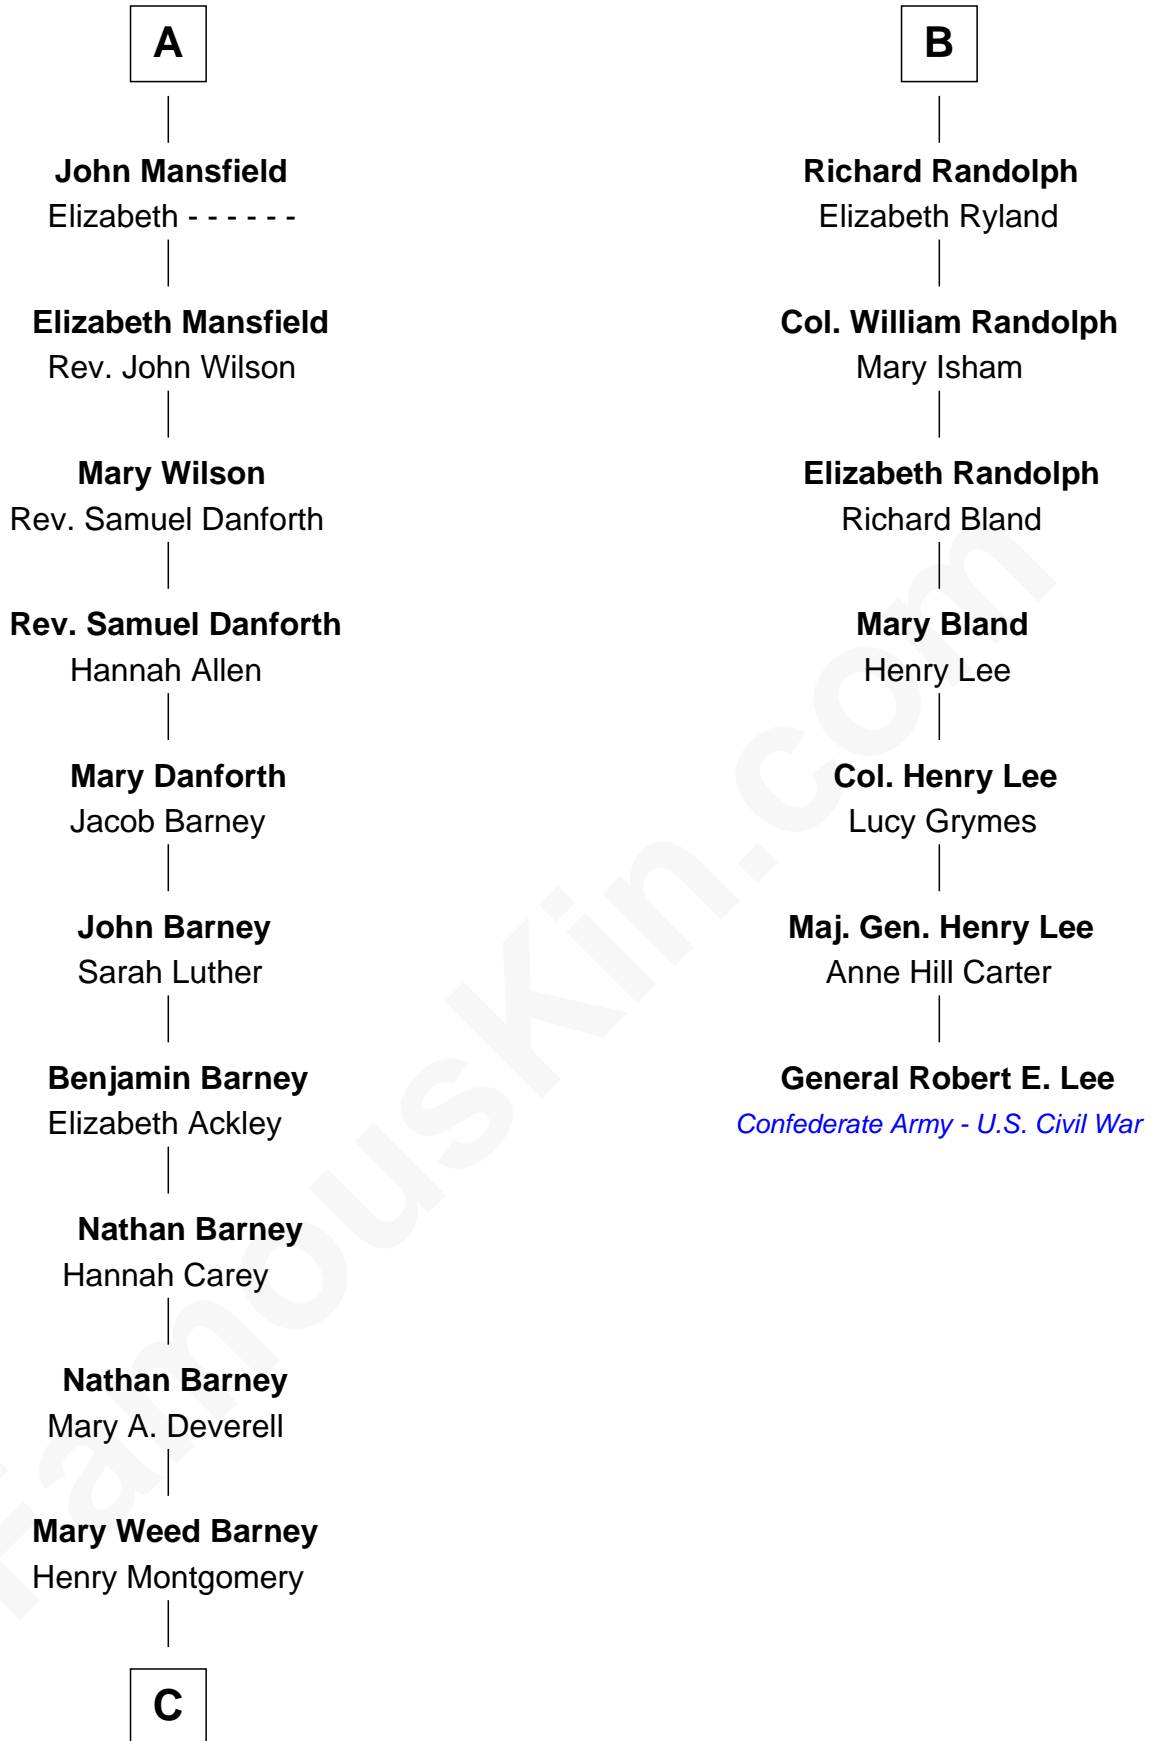

FamousKin.com Relationship Chart of

Elizabeth Montgomery

TV Actress - "Bewitched"

13th cousin 5 times removed of

General Robert E. Lee

Confederate Army - U.S. Civil War

C

Henry Montgomery
Elizabeth Bryan Allen

Elizabeth Montgomery
TV Actress - "Bewitched"

FamousKin.com