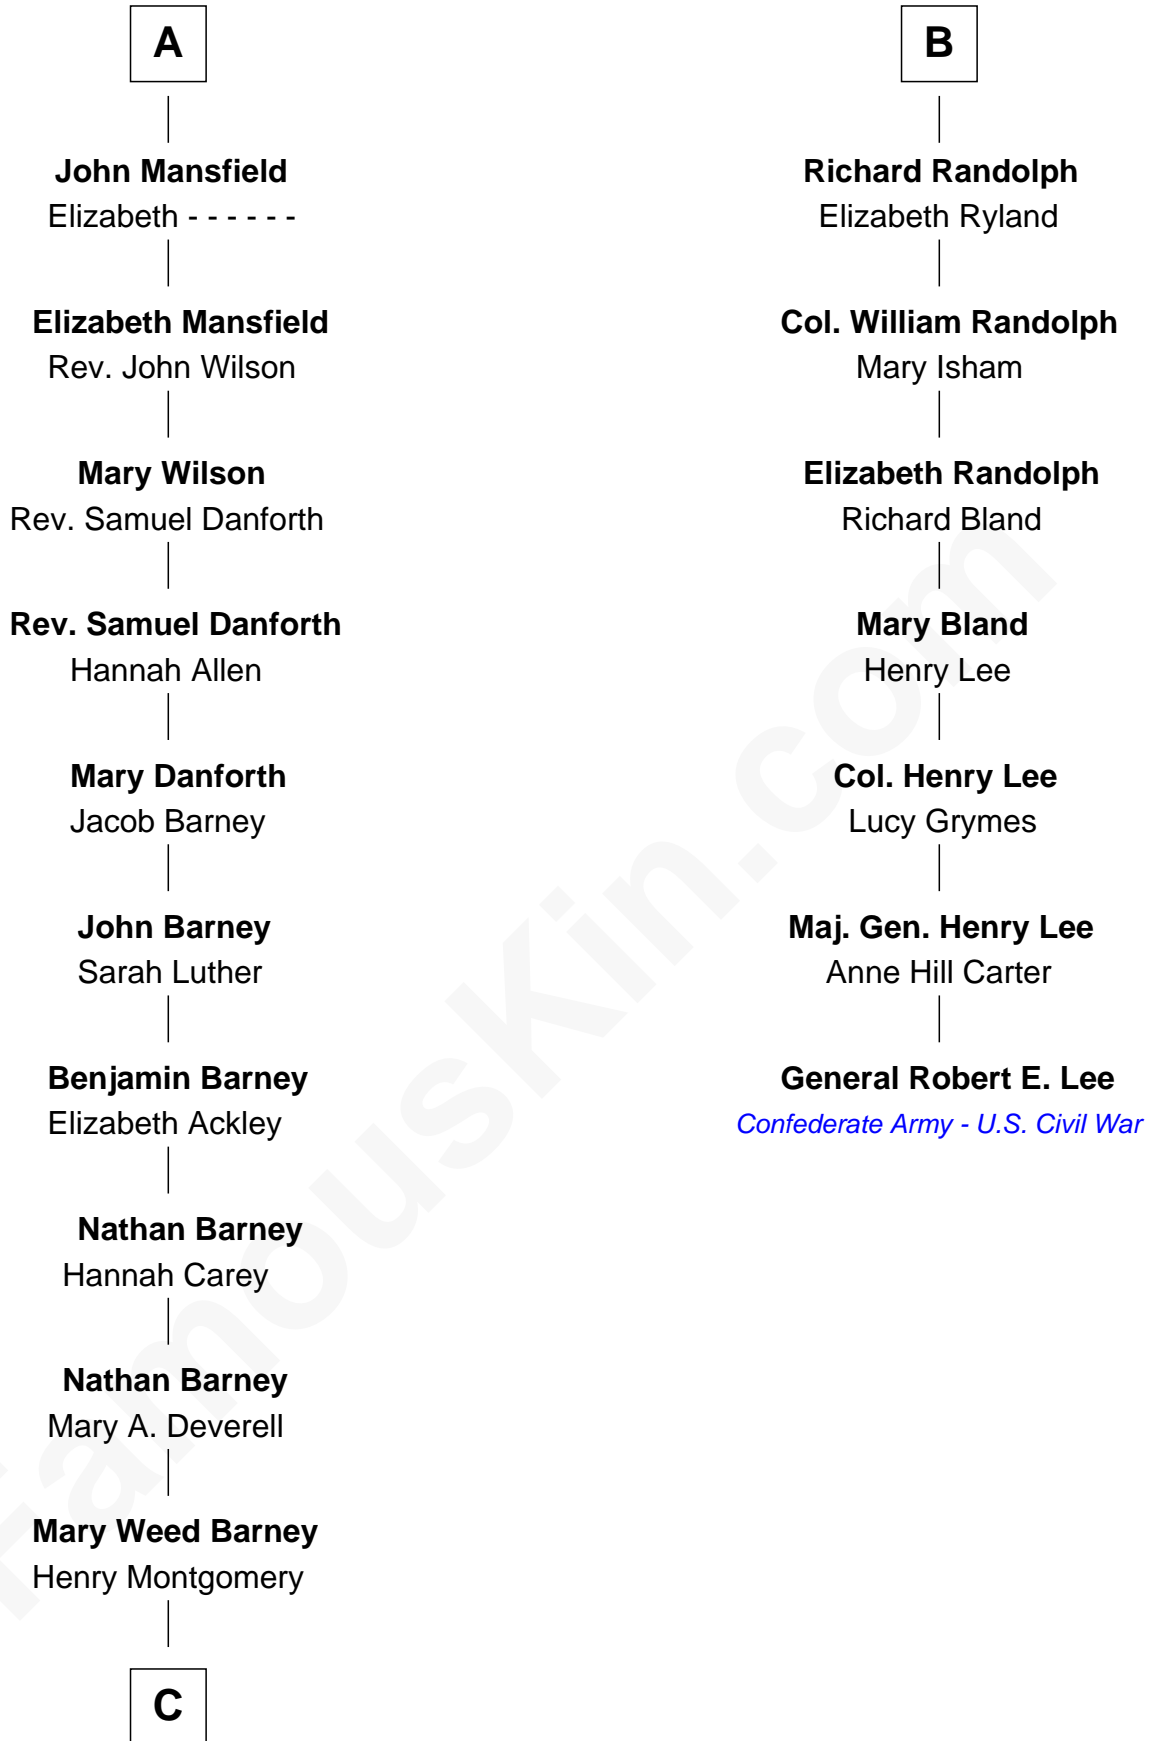

# FamousKin.com Relationship Chart of

**Elizabeth Montgomery**

*TV Actress - "Bewitched"*

13th cousin 5 times removed of

**General Robert E. Lee**

*Confederate Army - U.S. Civil War*

C

Henry Montgomery  
Elizabeth Bryan Allen

Elizabeth Montgomery  
*TV Actress - "Bewitched"*

FamousKin.com