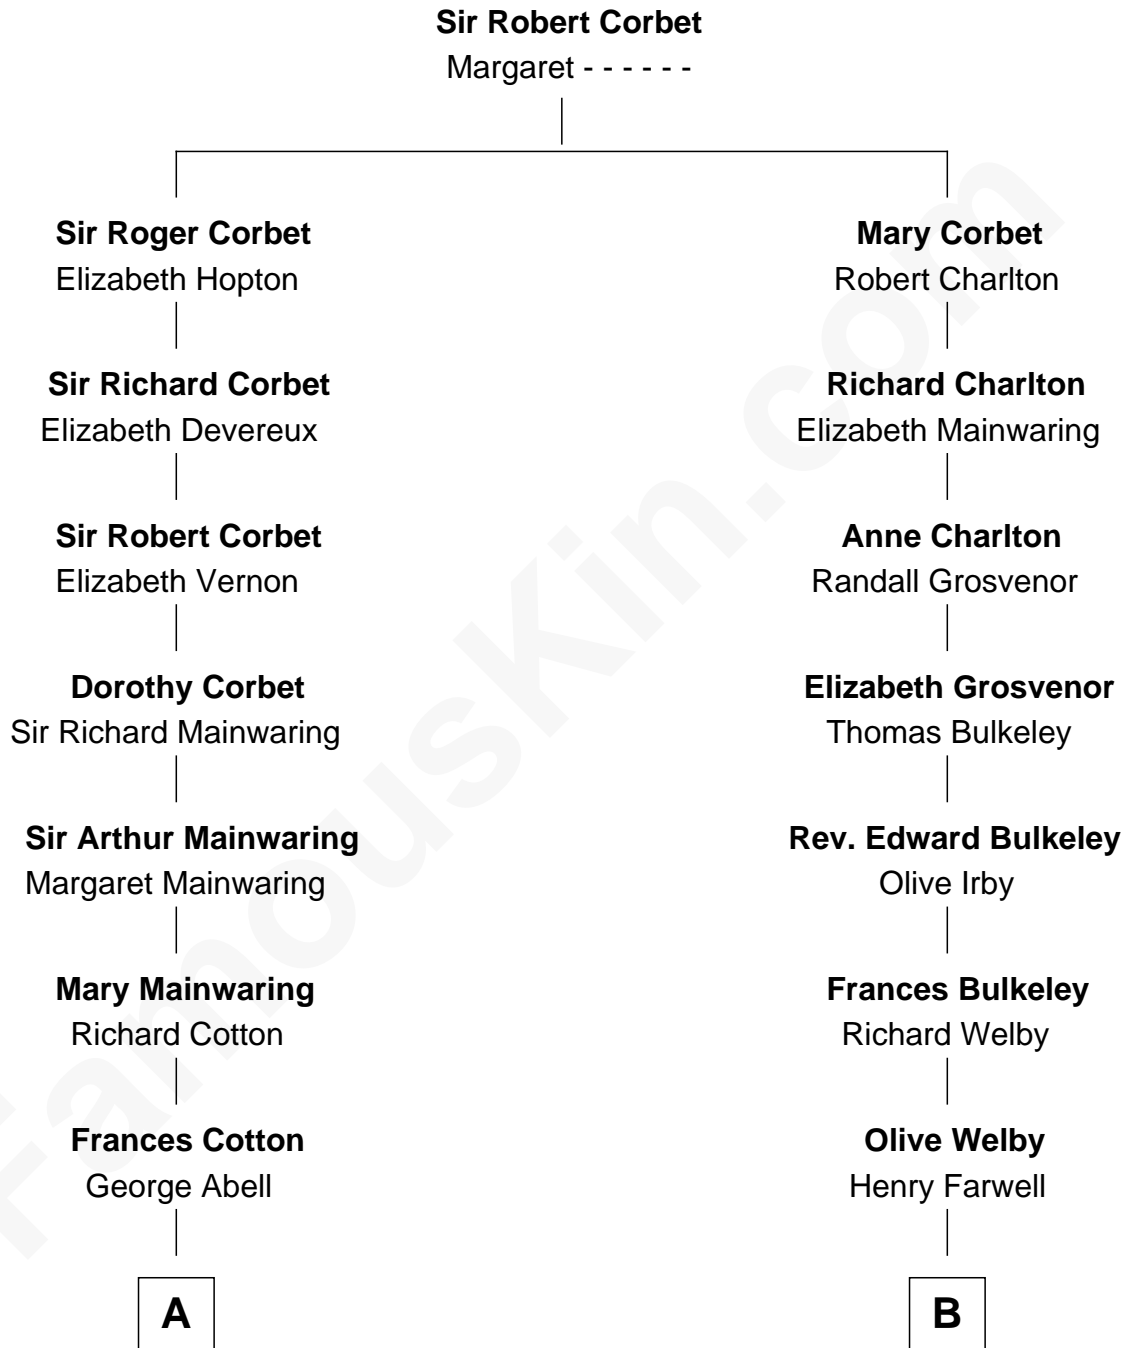

FamousKin.com
Relationship Chart of
Elizabeth Montgomery
TV Actress - "Bewitched"

17th cousin 1 time removed of

Linda Hamilton
TV and Movie Actress

C

Barbara Kyle Holt
Dr. Carroll Stanford Hamilton

Linda Hamilton
TV and Movie Actress

FamousKin.com