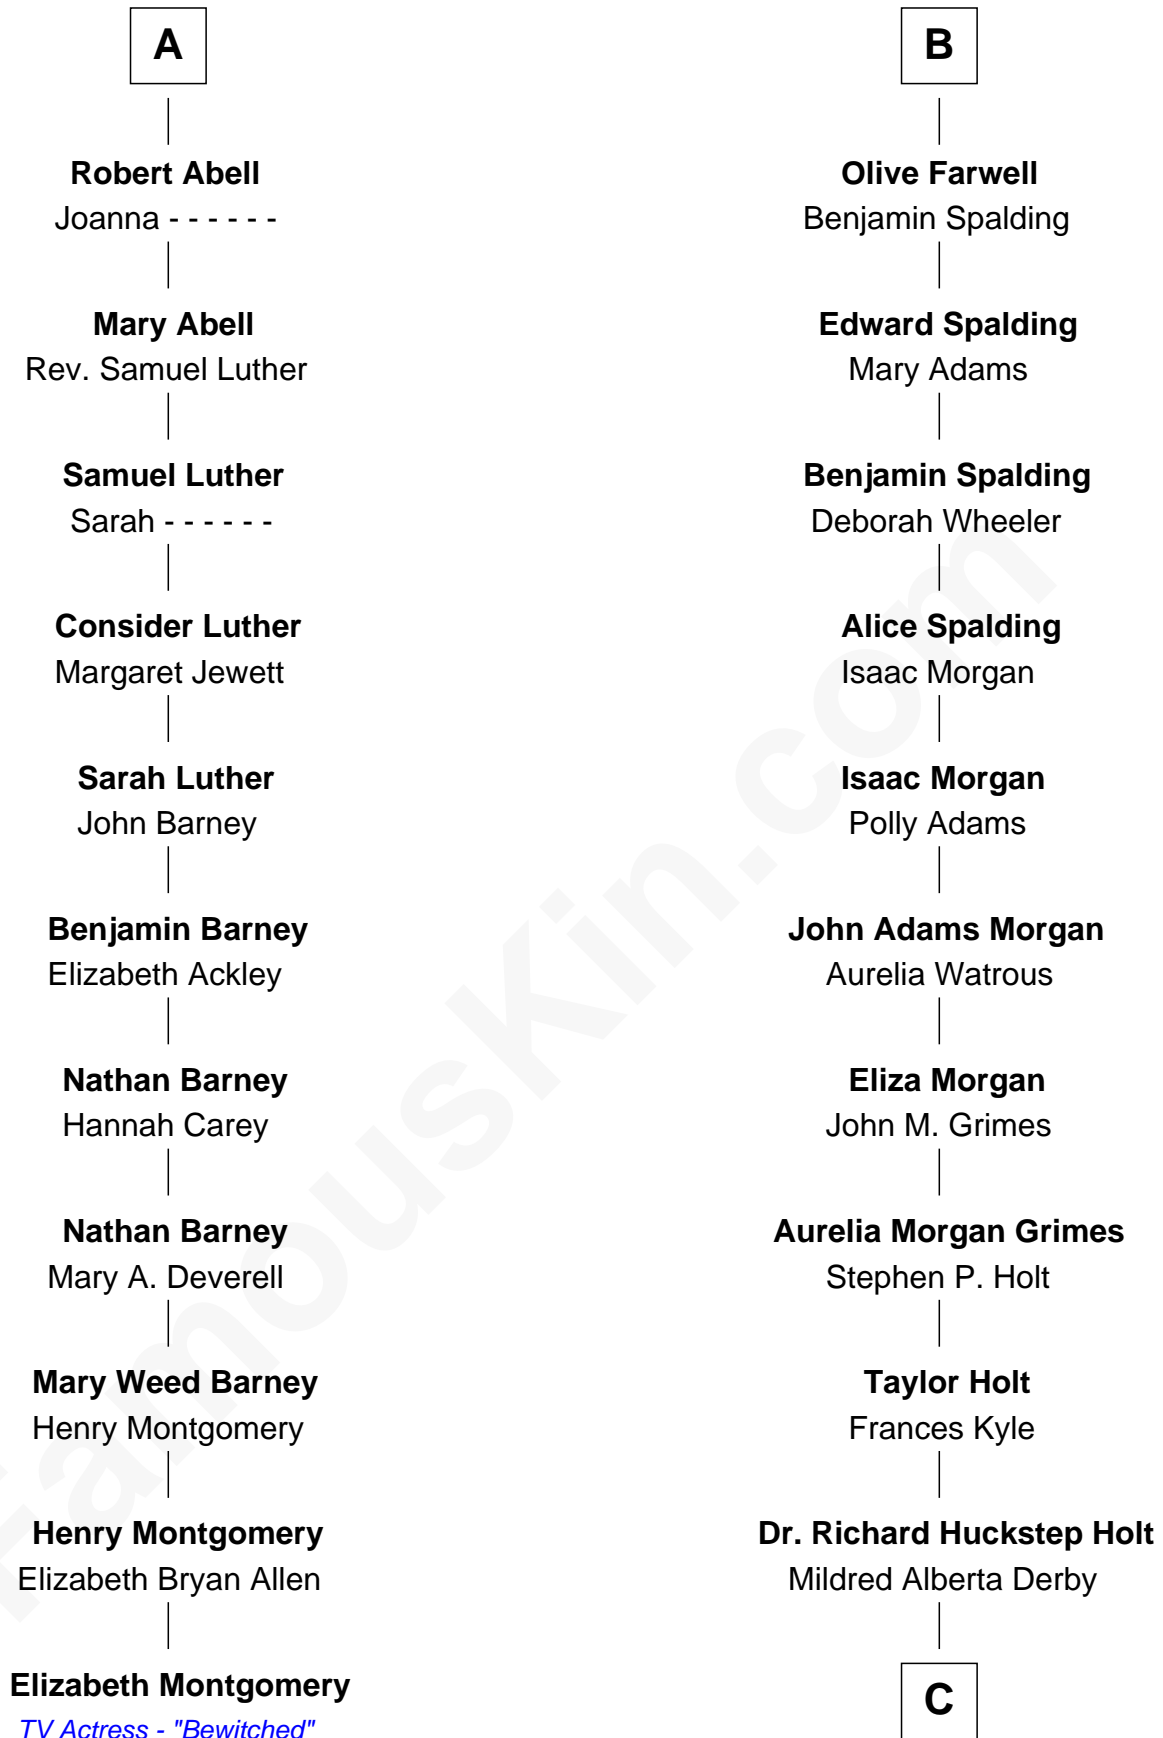

FamousKin.com
Relationship Chart of
Elizabeth Montgomery
TV Actress - "Bewitched"

17th cousin 1 time removed of

Linda Hamilton
TV and Movie Actress

C

Barbara Kyle Holt
Dr. Carroll Stanford Hamilton

Linda Hamilton
TV and Movie Actress

FamousKin.com