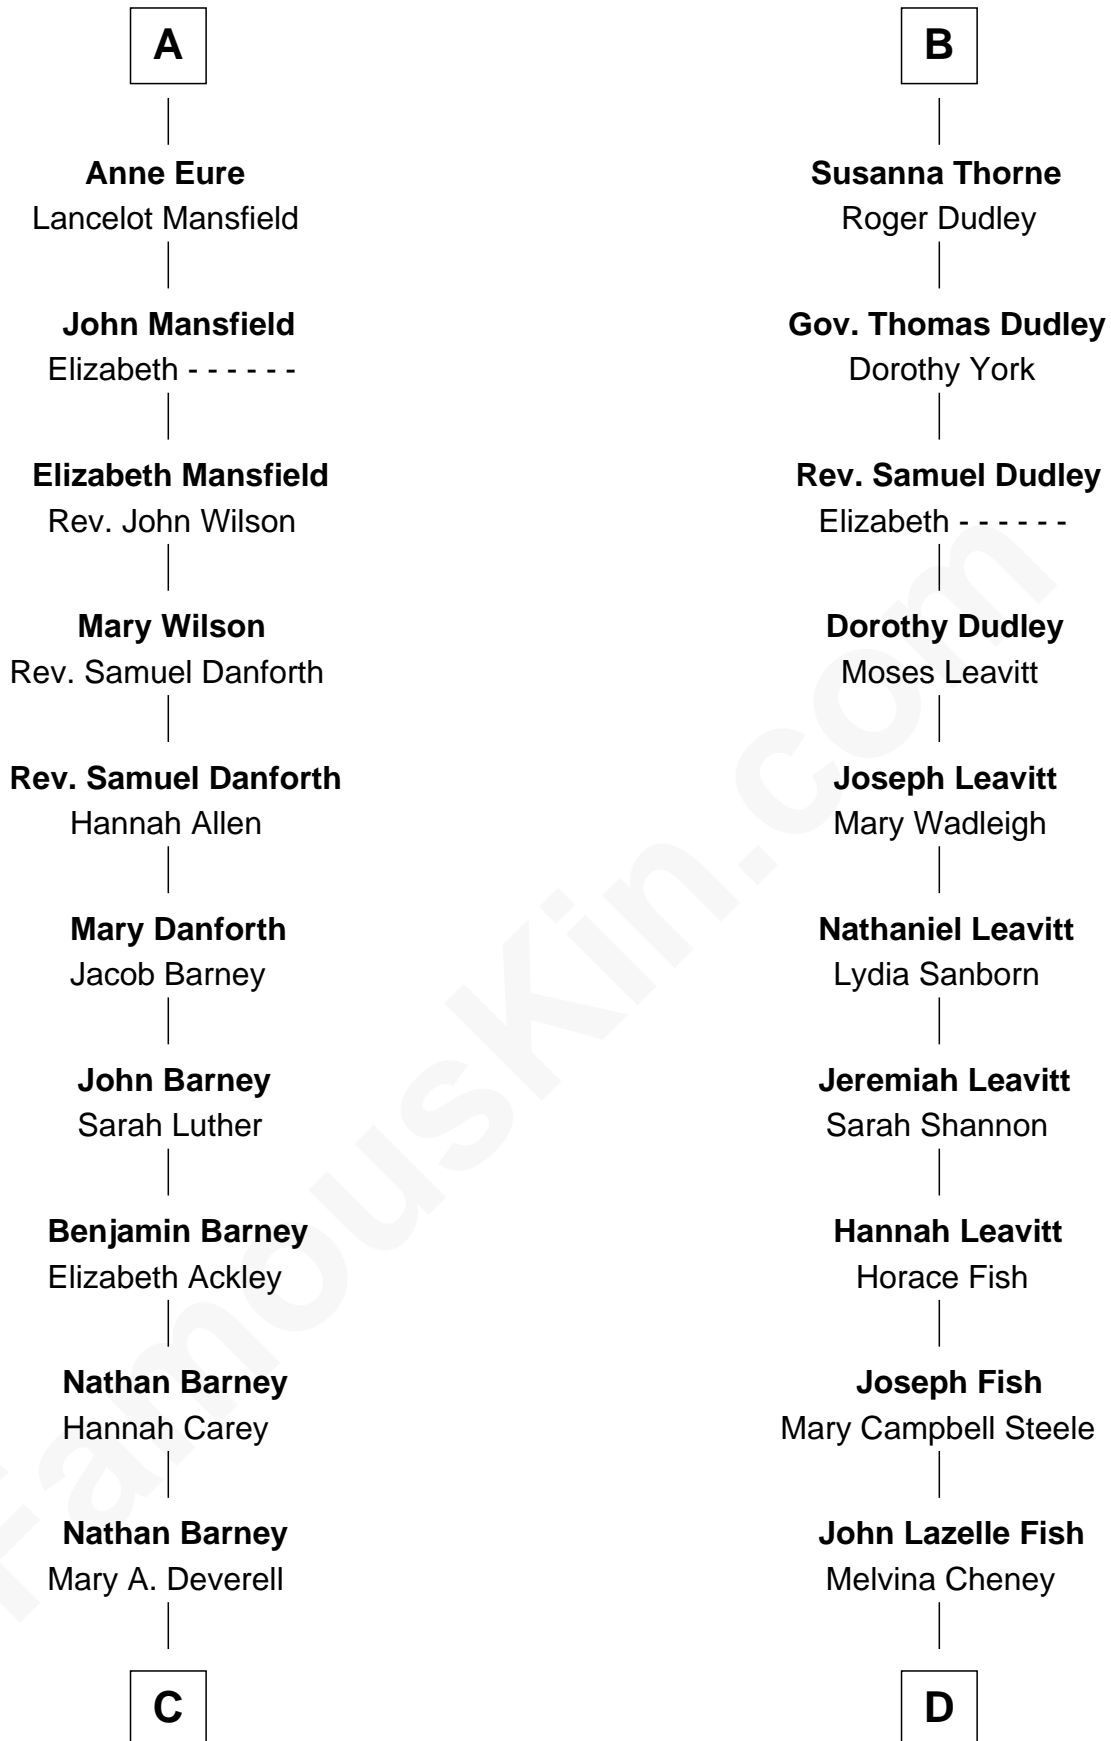

FamousKin.com
Relationship Chart of
Elizabeth Montgomery
TV Actress - "Bewitched"

19th cousin 1 time removed of

Keri Russell
TV and Movie Actress

C

Mary Weed Barney

Henry Montgomery

Henry Montgomery

Elizabeth Bryan Allen

Elizabeth Montgomery

TV Actress - "Bewitched"

D

Karl Joseph Fish

Mary Emma McNeil

Emma Inez Fish

Kermit Sylvester Stephens

Stephanie Stephens