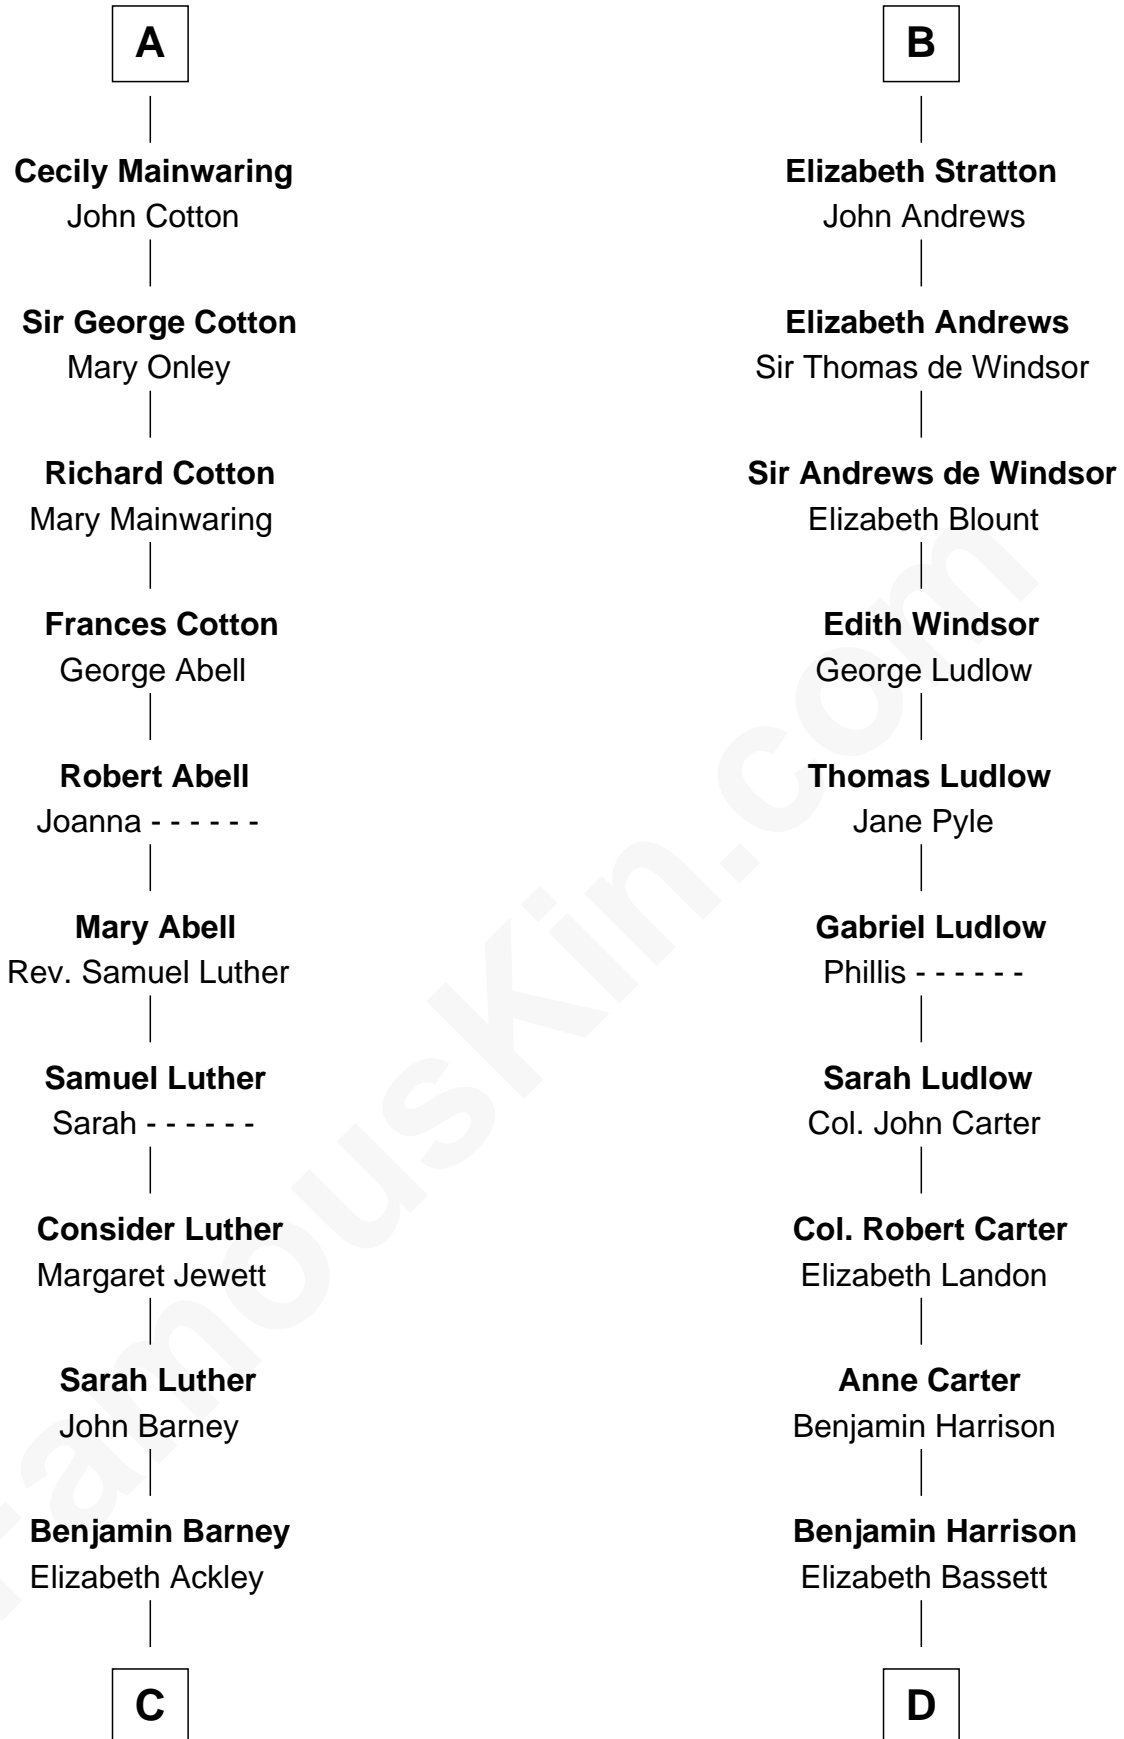

FamousKin.com
Relationship Chart of
Elizabeth Montgomery
TV Actress - "Bewitched"

19th cousin 2 times removed of

Benjamin Harrison
23rd U.S. President

C

Nathan Barney
Hannah Carey

Nathan Barney
Mary A. Deverell

Mary Weed Barney
Henry Montgomery

Henry Montgomery
Elizabeth Bryan Allen

Elizabeth Montgomery
TV Actress - "Bewitched"

D

Gen. William Henry Harrison
Anna Tuthill Symmes

John Scott Harrison
Elizabeth Ramsey Irwin