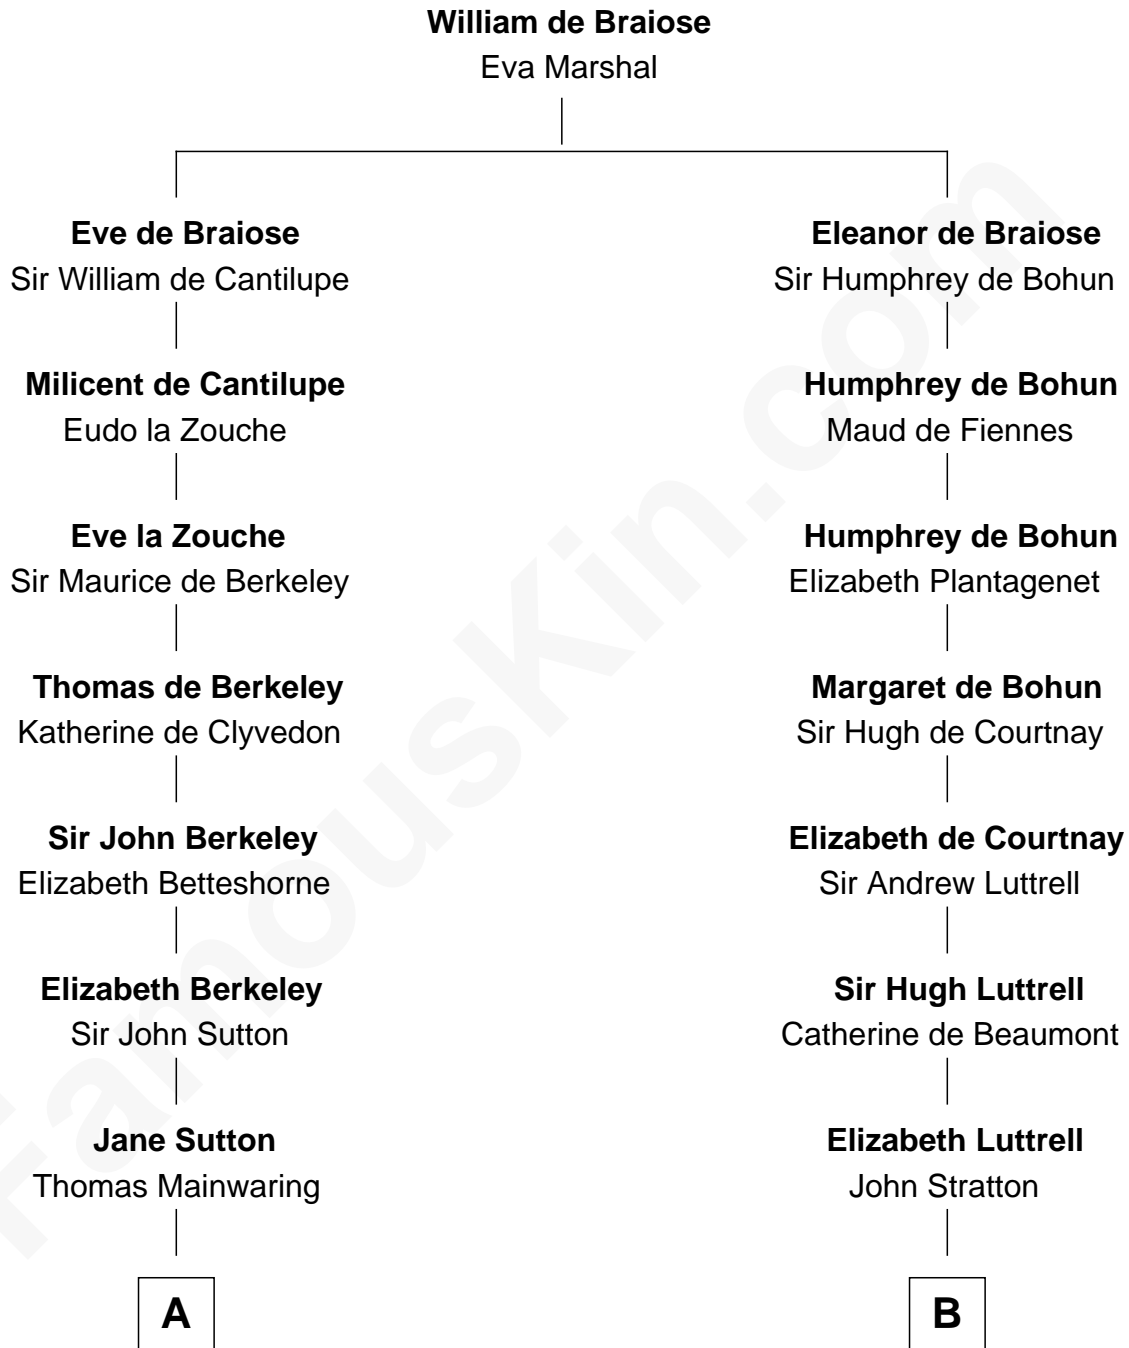

FamousKin.com
Relationship Chart of
Elizabeth Montgomery
TV Actress - "Bewitched"

19th cousin 2 times removed of

Benjamin Harrison
23rd U.S. President

C

Nathan Barney
Hannah Carey

Nathan Barney
Mary A. Deverell

Mary Weed Barney
Henry Montgomery

Henry Montgomery
Elizabeth Bryan Allen

Elizabeth Montgomery
TV Actress - "Bewitched"

D

Gen. William Henry Harrison
Anna Tuthill Symmes

John Scott Harrison
Elizabeth Ramsey Irwin

Benjamin Harrison
23rd U.S. President