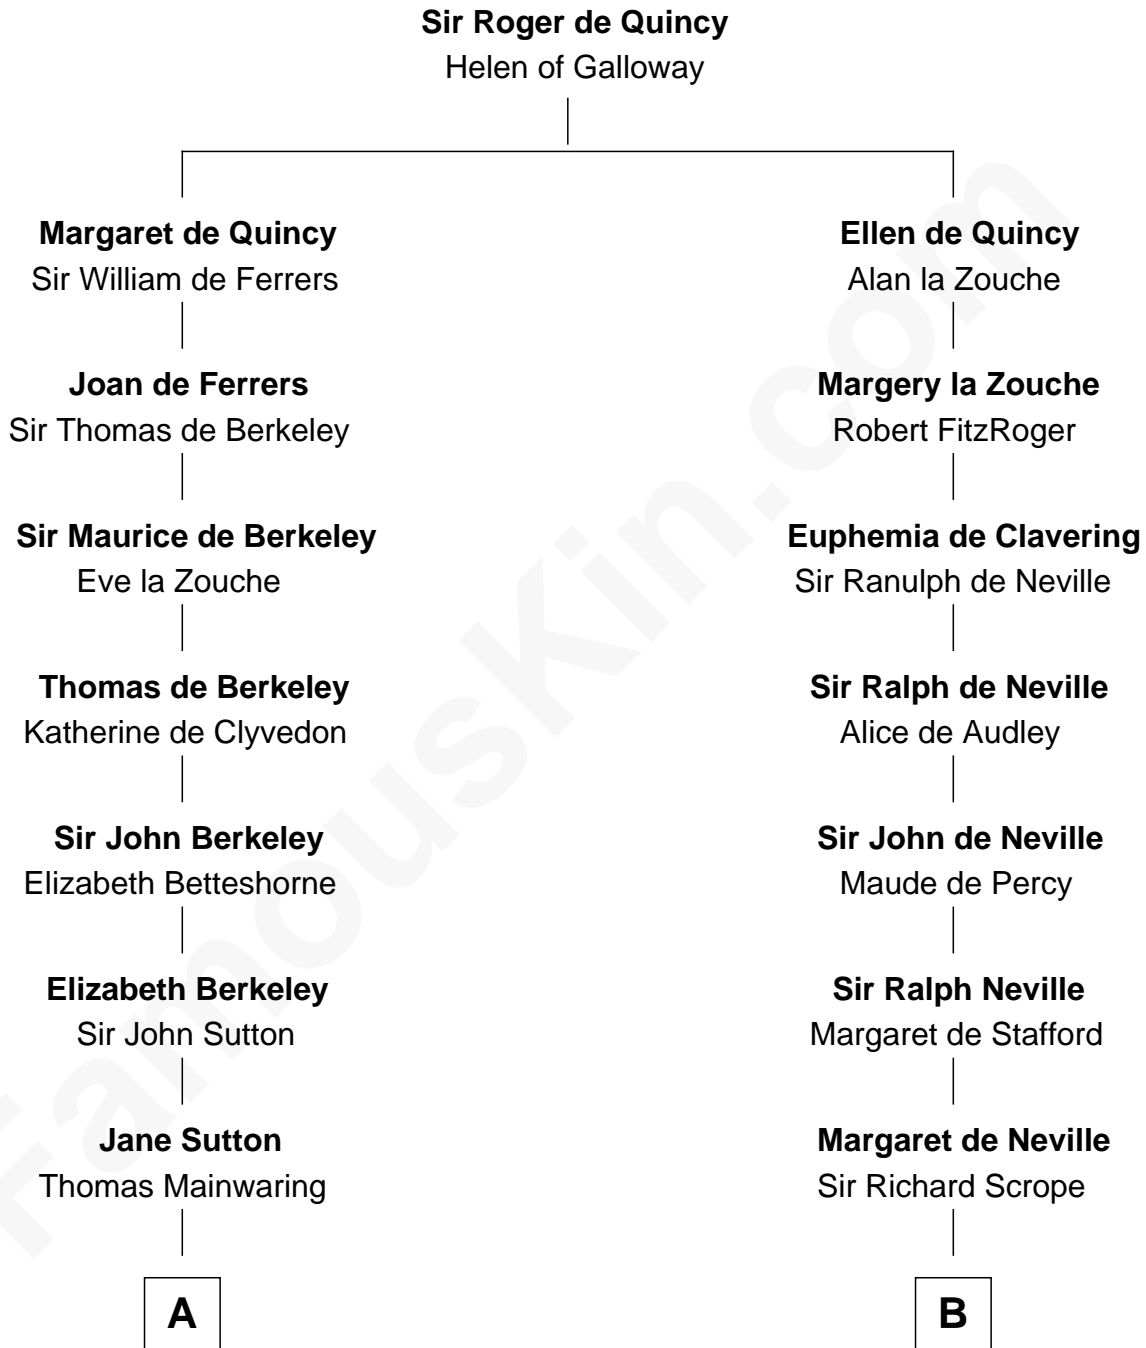

FamousKin.com Relationship Chart of

Elizabeth Montgomery

TV Actress - "Bewitched"

17th cousin 4 times removed of

Benjamin Harrison V

Signer of the Declaration of Independence

C

—
Nathan Barney

Hannah Carey

—
Nathan Barney

Mary A. Deverell

—
Mary Weed Barney

Henry Montgomery

—
Henry Montgomery

Elizabeth Bryan Allen

—
Elizabeth Montgomery

TV Actress - "Bewitched"

FamousKin.com