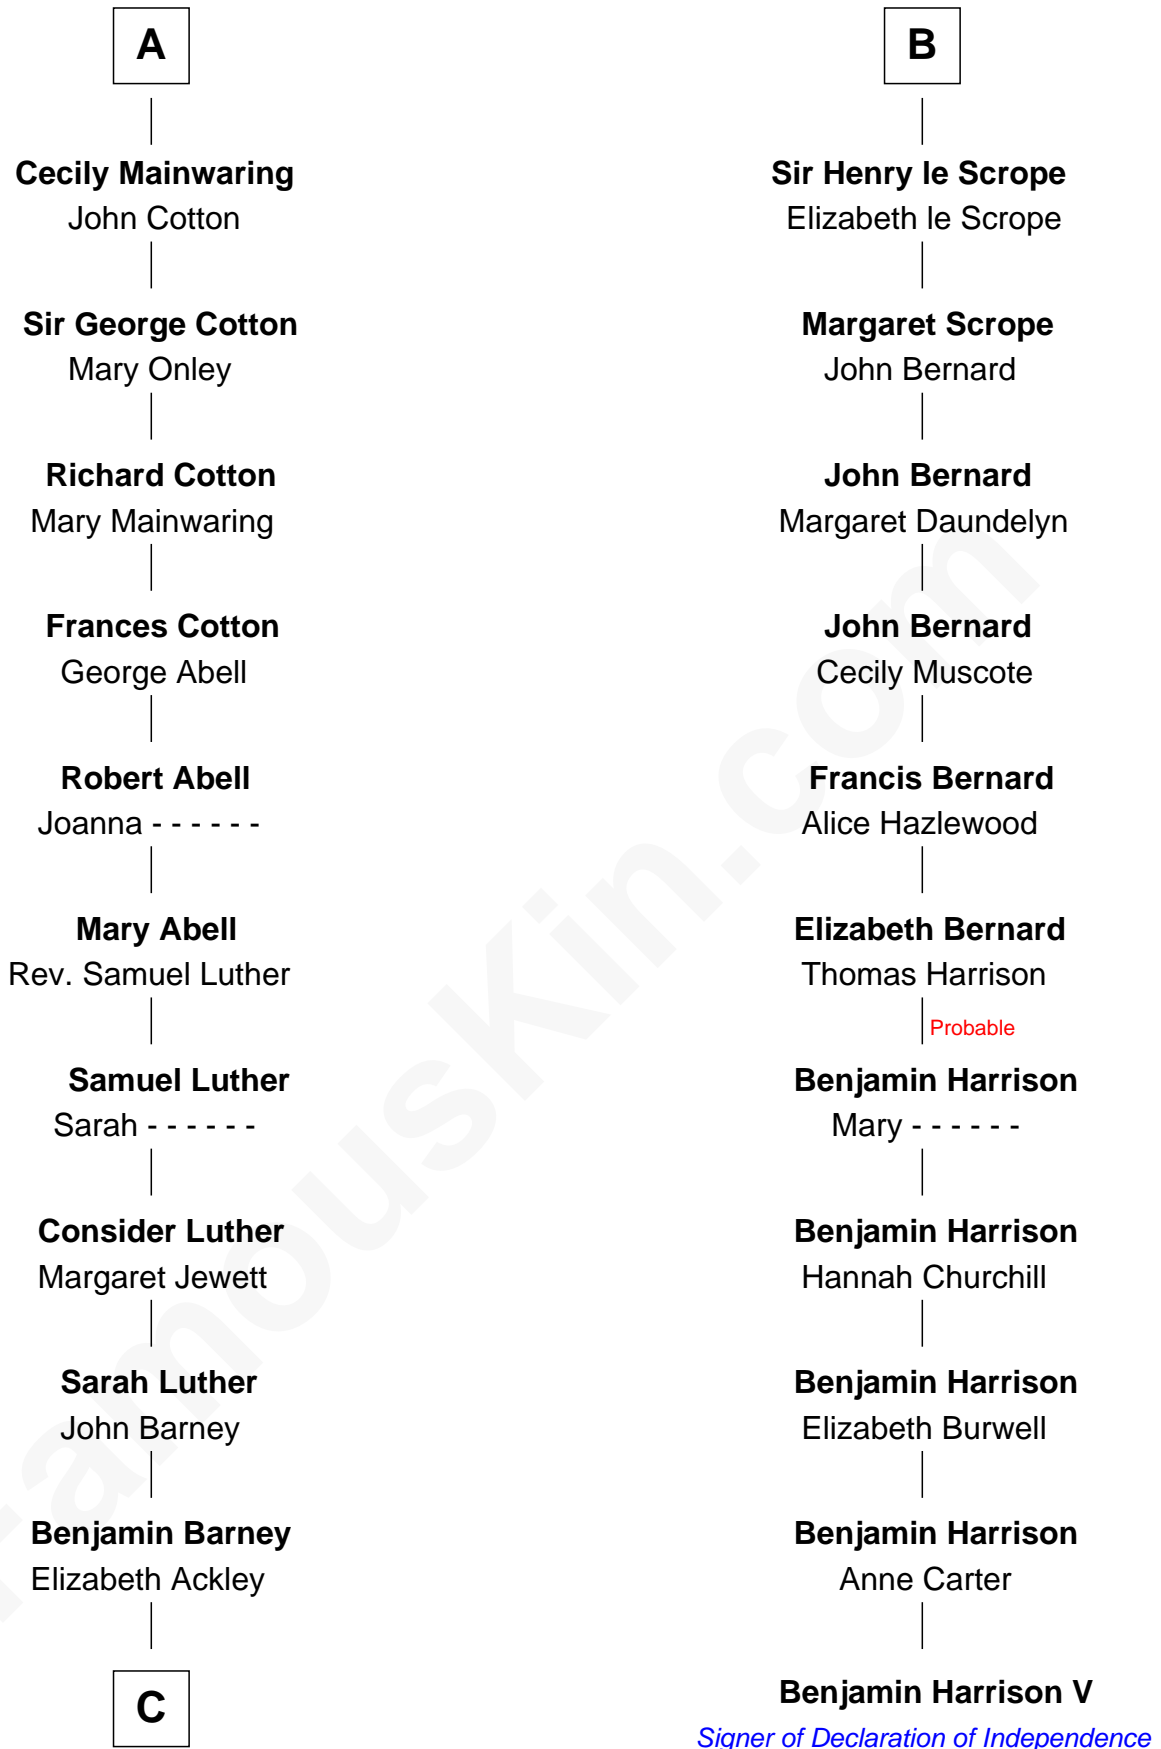

FamousKin.com Relationship Chart of

Elizabeth Montgomery

TV Actress - "Bewitched"

17th cousin 4 times removed of

Benjamin Harrison V

Signer of the Declaration of Independence

C

—
Nathan Barney

Hannah Carey

—
Nathan Barney

Mary A. Deverell

—
Mary Weed Barney

Henry Montgomery

—
Henry Montgomery

Elizabeth Bryan Allen

—
Elizabeth Montgomery

TV Actress - "Bewitched"

FamousKin.com