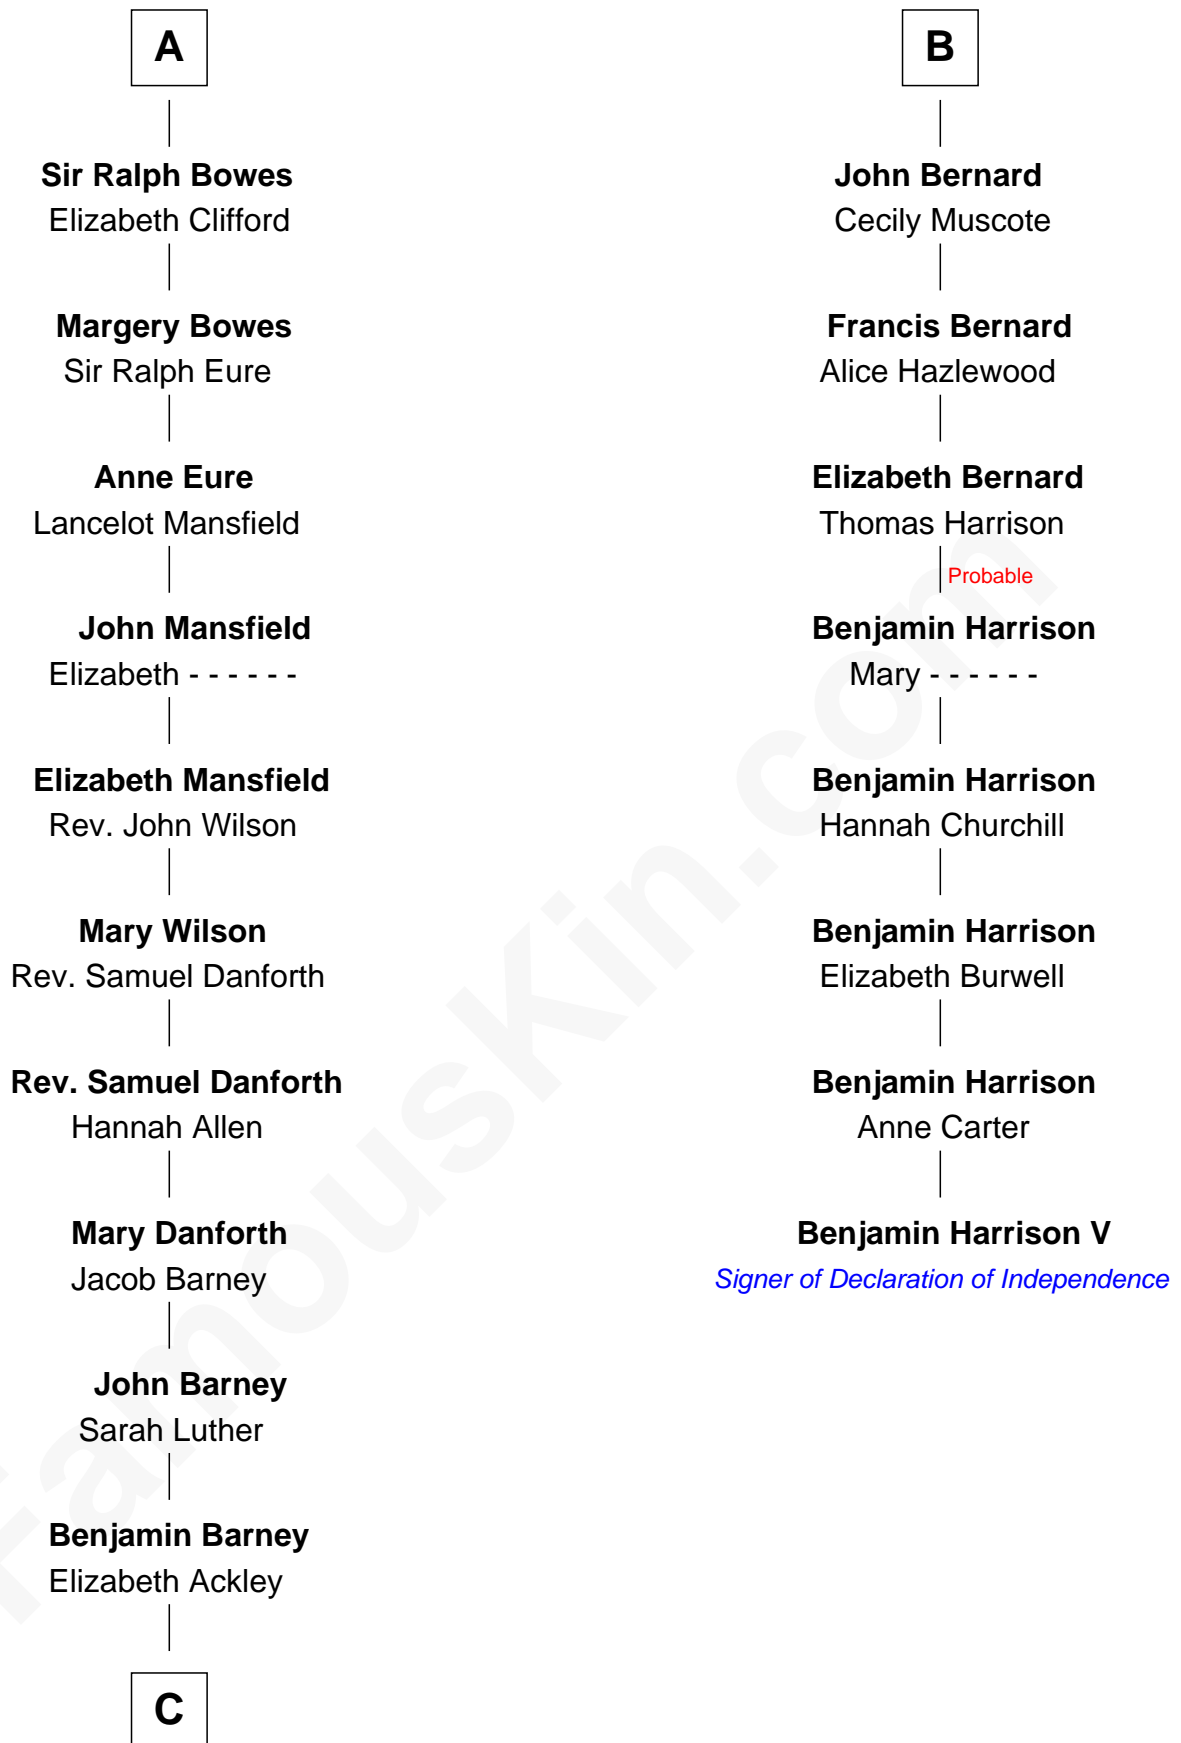

FamousKin.com

Relationship Chart of

Elizabeth Montgomery

TV Actress - "Bewitched"

14th cousin 7 times removed of

Benjamin Harrison V

Signer of the Declaration of Independence

C

—
Nathan Barney

Hannah Carey

—
Nathan Barney

Mary A. Deverell

—
Mary Weed Barney

Henry Montgomery

—
Henry Montgomery

Elizabeth Bryan Allen

—
Elizabeth Montgomery

TV Actress - "Bewitched"

FamousKin.com