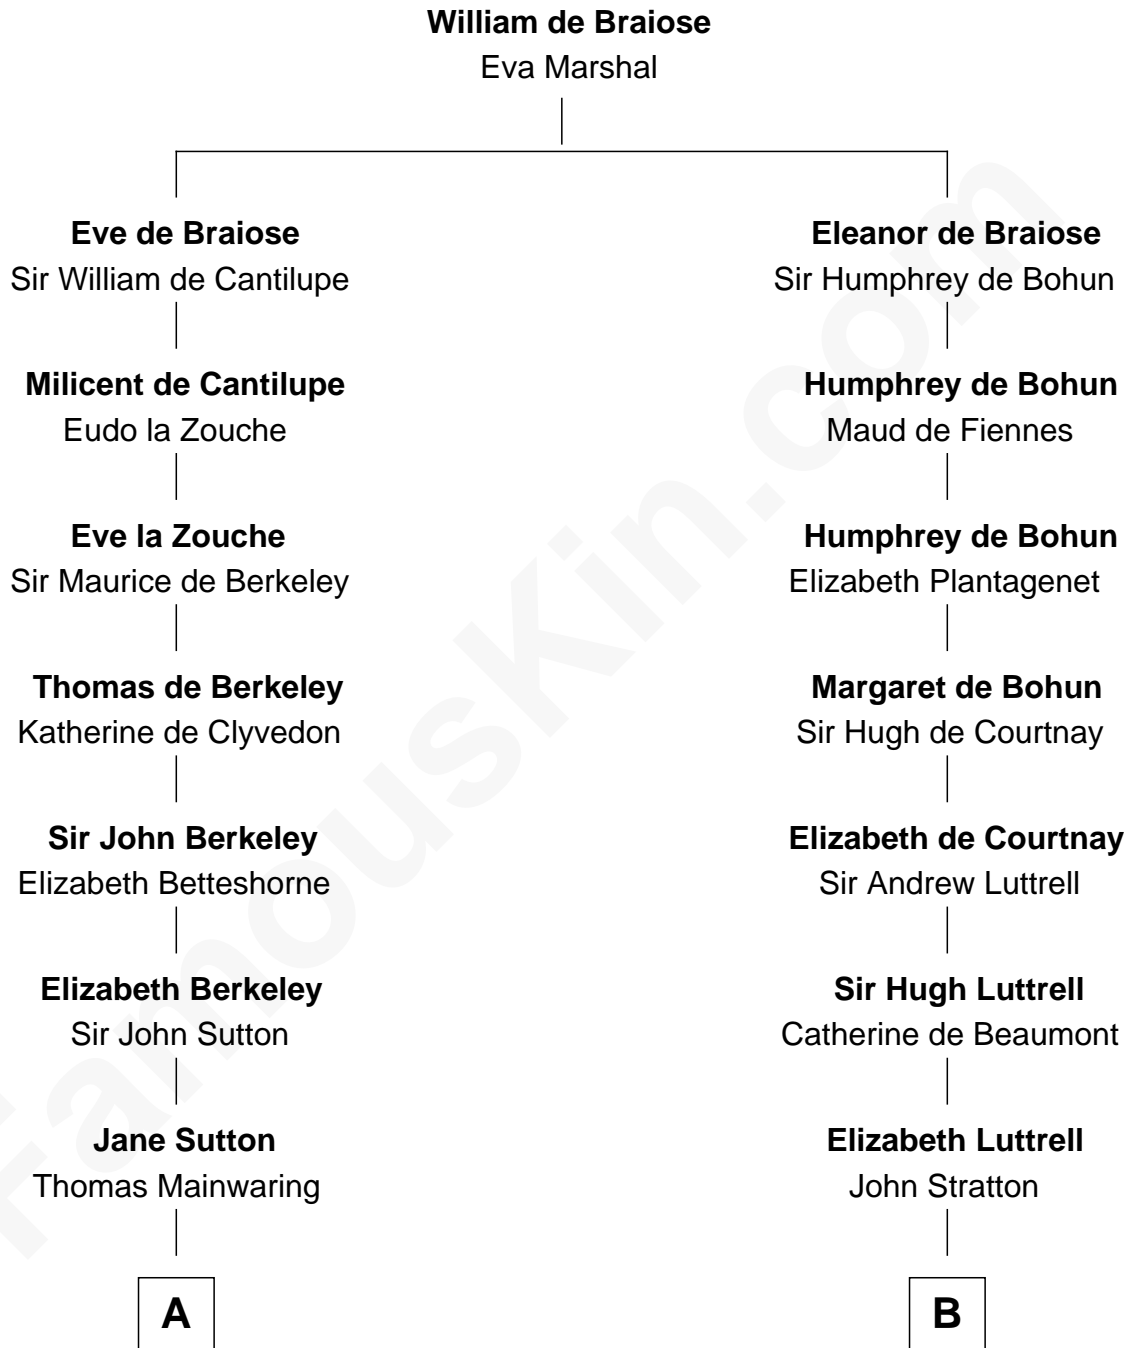

# FamousKin.com Relationship Chart of

**Elizabeth Montgomery**

TV Actress - "Bewitched"

16th cousin 5 times removed of

**Benjamin Harrison V**

Signer of the Declaration of Independence

**C**

—  
**Nathan Barney**

Hannah Carey

—  
**Nathan Barney**

Mary A. Deverell

—  
**Mary Weed Barney**

Henry Montgomery

—  
**Henry Montgomery**

Elizabeth Bryan Allen

—  
**Elizabeth Montgomery**

*TV Actress - "Bewitched"*

FamousKin.com