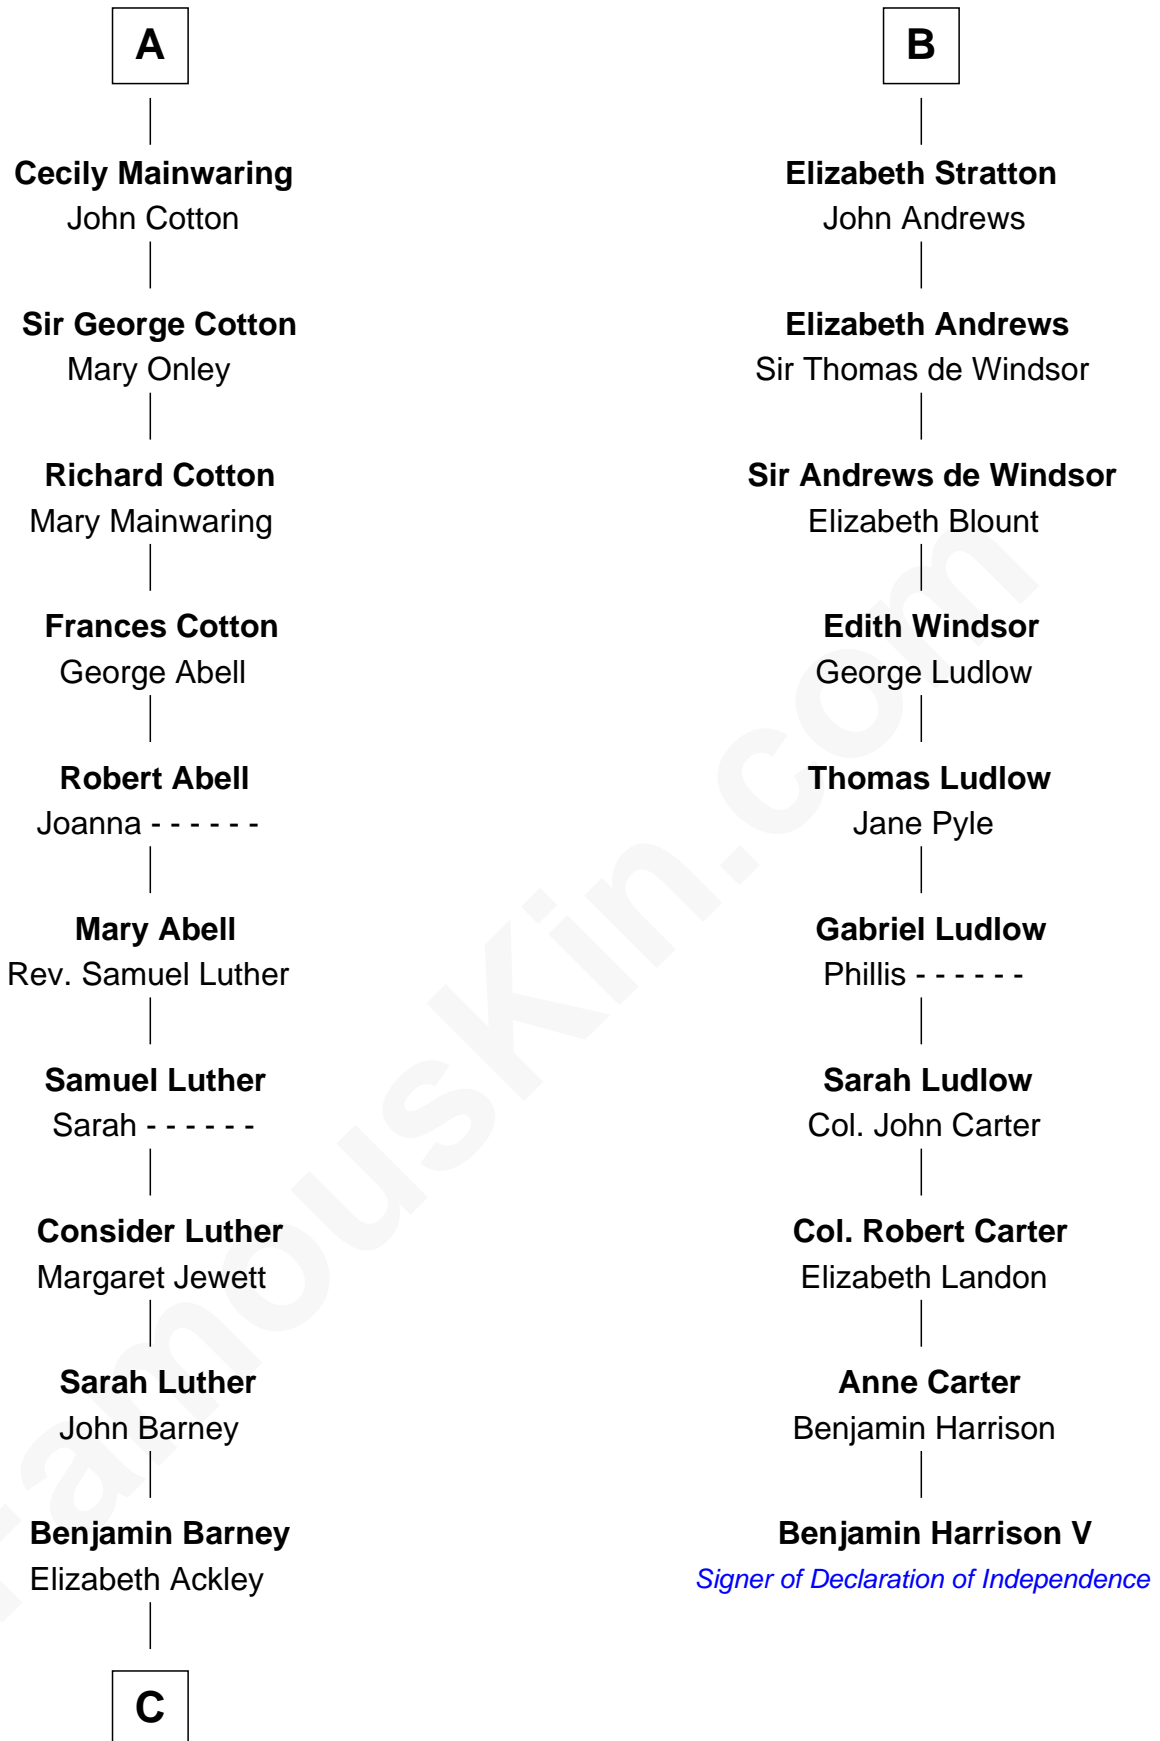

# FamousKin.com Relationship Chart of

**Elizabeth Montgomery**

TV Actress - "Bewitched"

16th cousin 5 times removed of

**Benjamin Harrison V**

Signer of the Declaration of Independence

**C**

—  
**Nathan Barney**

Hannah Carey

—  
**Nathan Barney**

Mary A. Deverell

—  
**Mary Weed Barney**

Henry Montgomery

—  
**Henry Montgomery**

Elizabeth Bryan Allen

—  
**Elizabeth Montgomery**

*TV Actress - "Bewitched"*

FamousKin.com